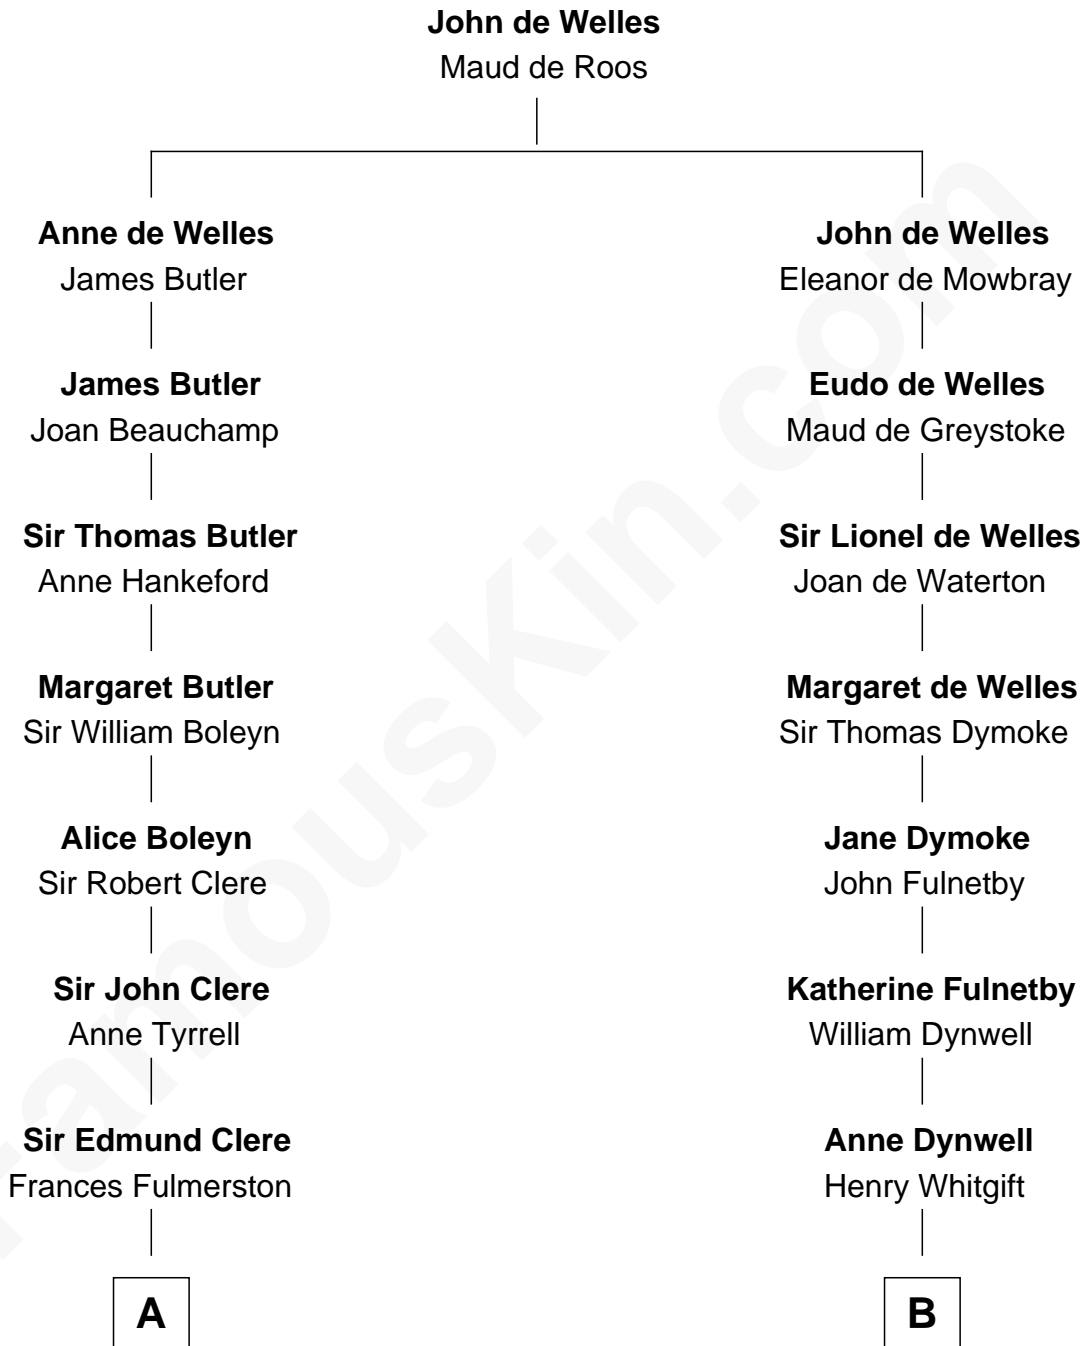

**FamousKin.com**  
**Relationship Chart of**  
**Sydney Biddle Barrows**  
*Mayflower Madam*

18th cousin 3 times removed of

**Ray Bradbury**  
*Author of The Martian Chronicles*

**C**

**Helen Eva Ackley**  
William Gildersleeve Parke

**Elizabeth Parke**  
Percy Ballantine

**John Boyd Ballantine**  
Anne L. Crawford

**Jeannette Ballantine**  
Donald Byers Barrows

**Sydney Biddle Barrows**  
*Mayflower Madam*

**D**

**Leonard Spaulding Bradbury**  
Esther Marie Moberg

**Ray Bradbury**  
*Author of The Martian Chronicles*

FamousKin.com