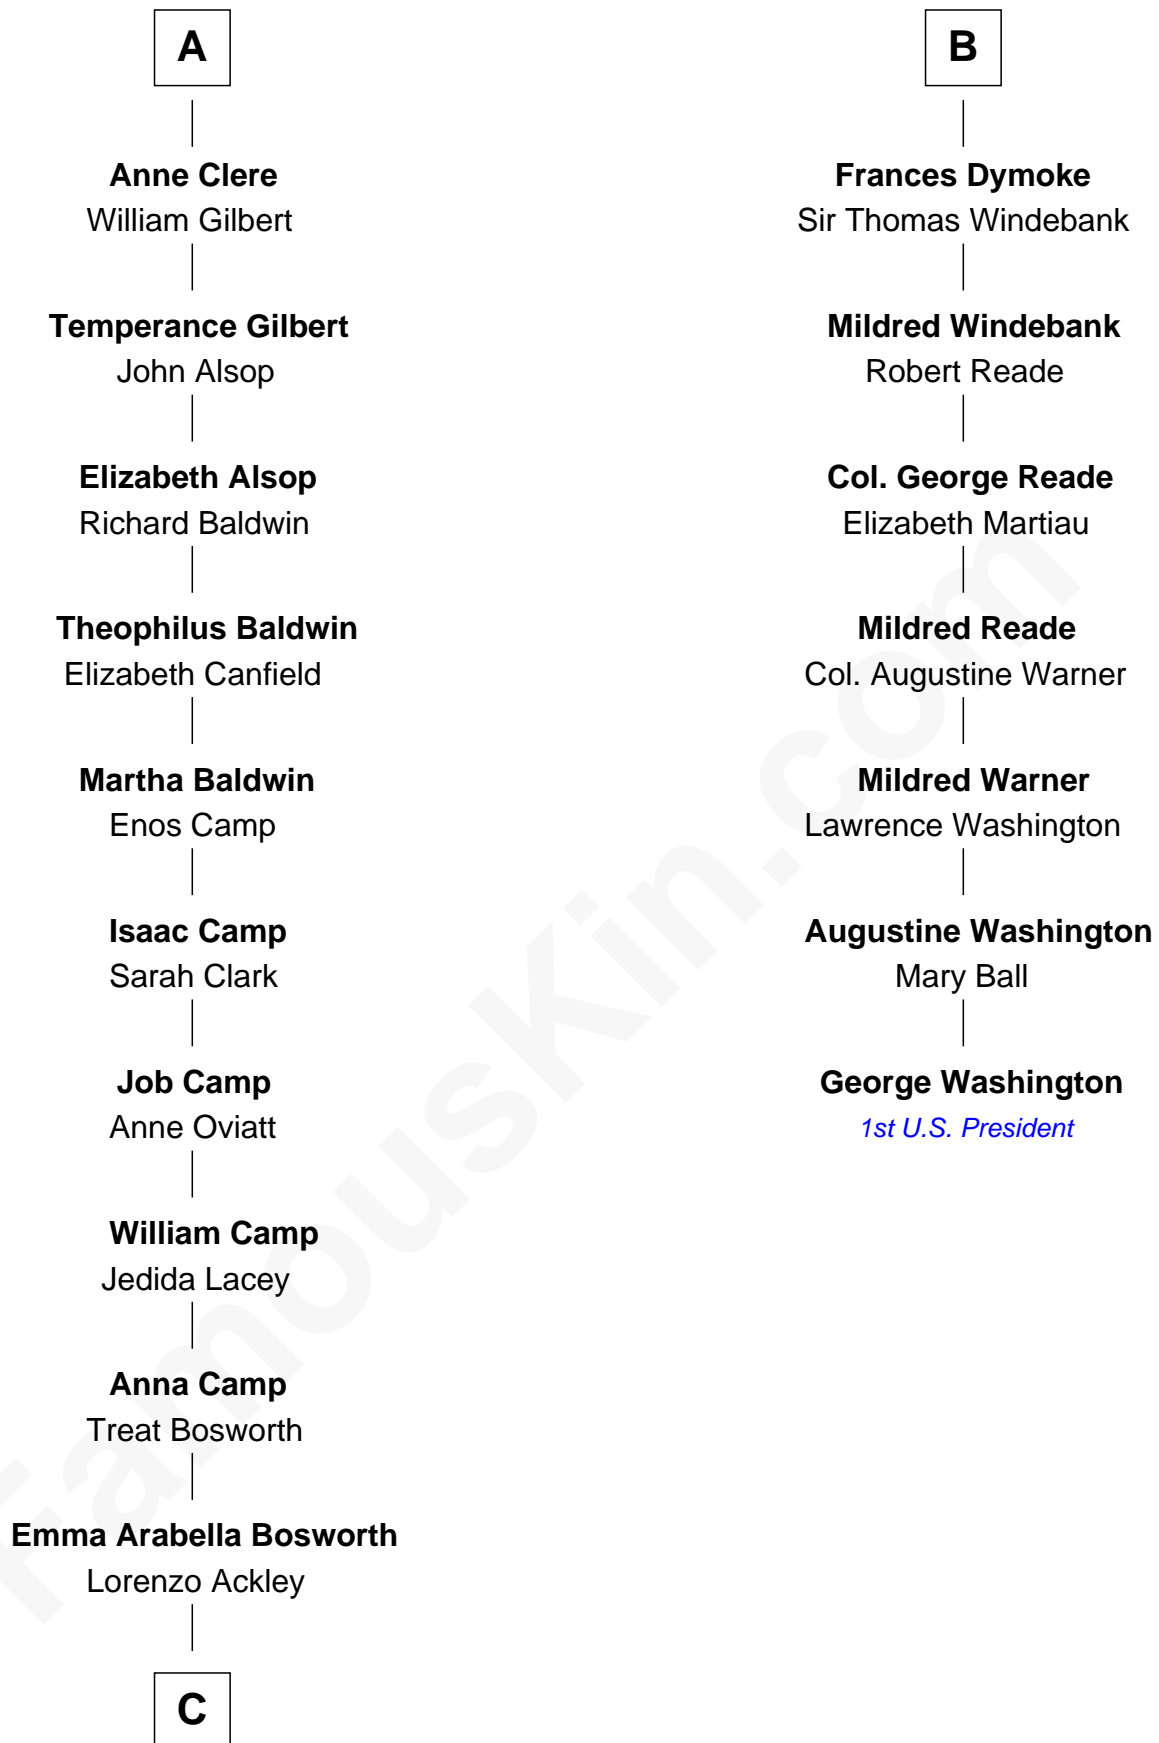

FamousKin.com
Relationship Chart of
Sydney Biddle Barrows
Mayflower Madam

13th cousin 8 times removed of

George Washington
1st U.S. President

Sir Thomas de Beauchamp
 Katherine de Mortimer

Sir William Beauchamp

Joan Fitzalan

Joan Beauchamp

James Butler

Sir Thomas Butler

Anne Hankeford

Margaret Butler

Sir William Boleyn

Alice Boleyn

Katherine de Clifford

Sir Ralph de Greystoke

Maud de Greystoke

Eudo de Welles

Sir Lionel de Welles

Joan de Waterton

Margaret de Welles

Sir Thomas Dymoke

Sir Robert Dymoke

Ann Sparrow

Sir Edward Dymoke

Anne Talboys

B

C

Helen Eva Ackley
William Gildersleeve Parke

Elizabeth Parke
Percy Ballantine