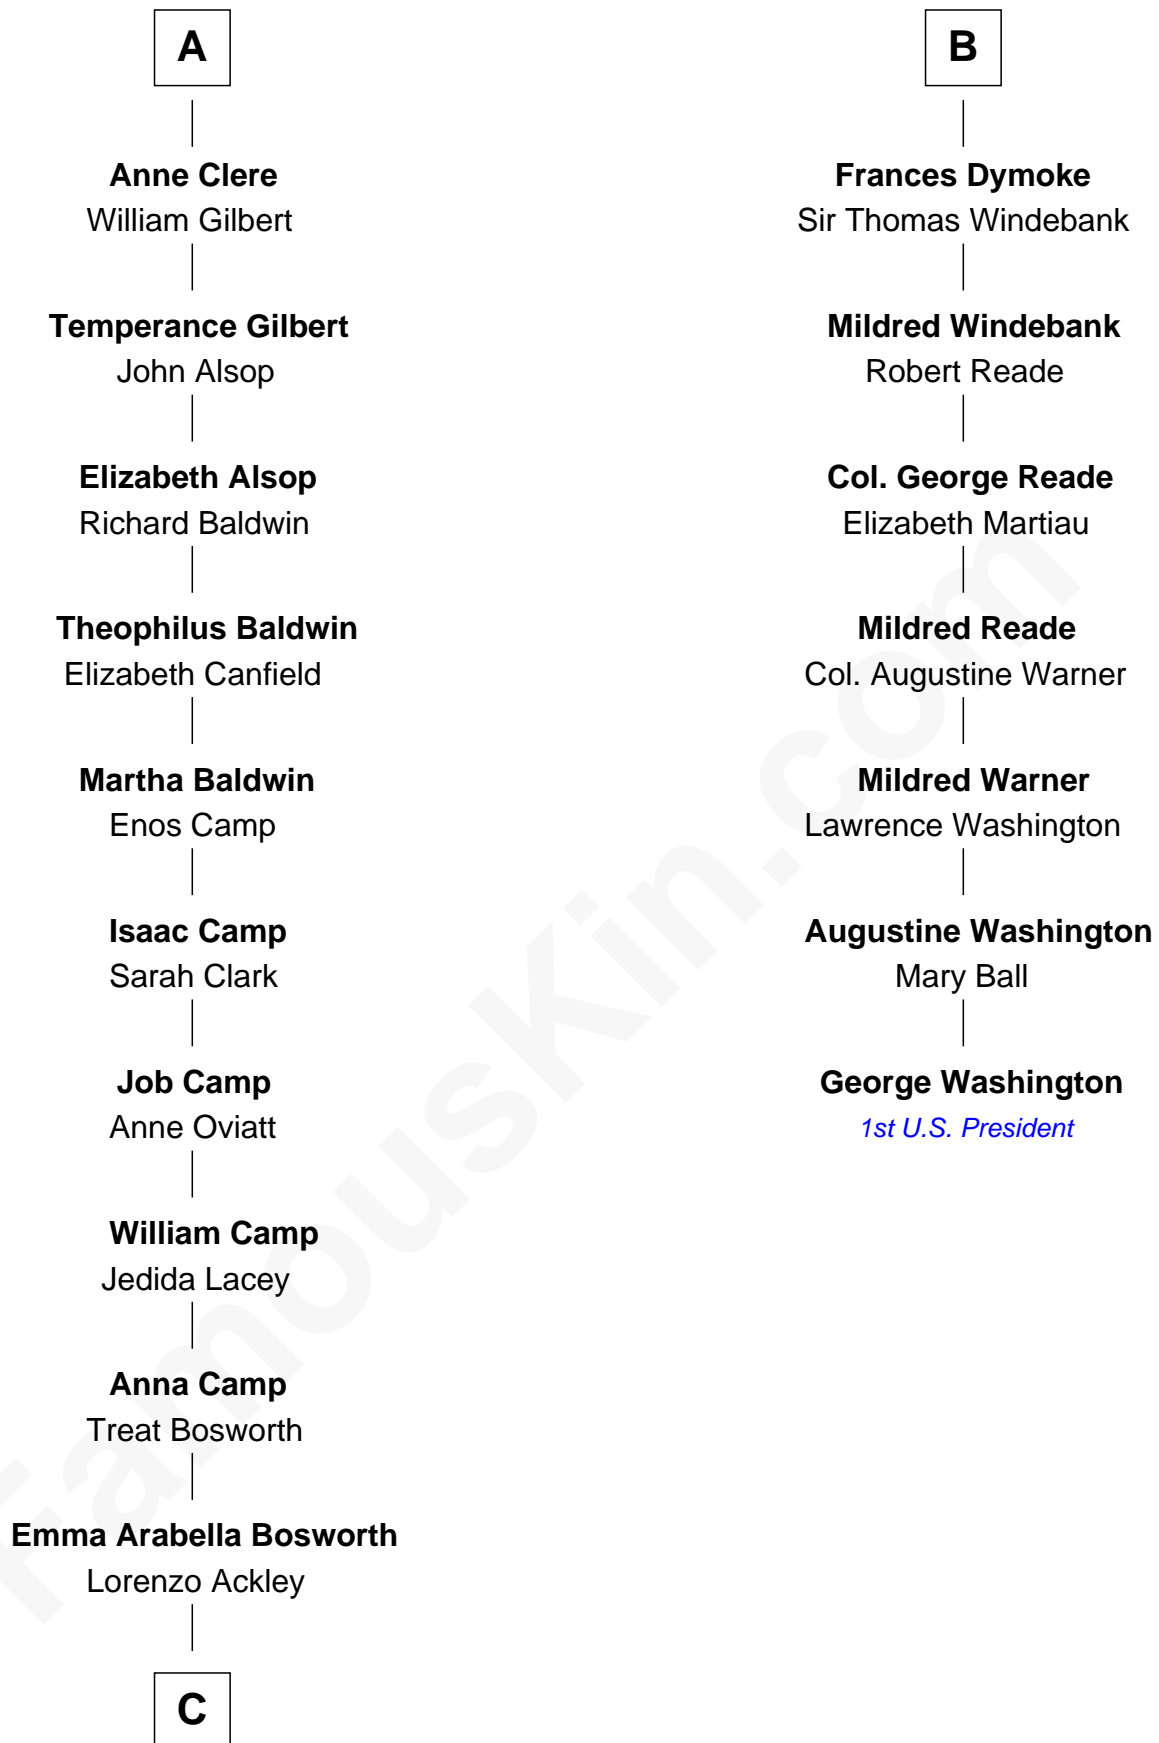

FamousKin.com
Relationship Chart of
Sydney Biddle Barrows
Mayflower Madam

13th cousin 8 times removed of

George Washington
1st U.S. President

Sir Hugh de Stafford
 Philippa de Beauchamp

Katherine de Stafford

Michael de la Pole

Isabel de la Pole

Thomas Morley

Elizabeth Morley

Sir John Arundell

Anne Arundell

Sir James Tyrrell

Sir Thomas Tyrrell

Ralph de Neville

Mary Ferrers

John Neville

Elizabeth Newmarch

Jane de Neville

Sir William Gascoigne

Sir William Gascoigne

Margaret Percy

Elizabeth Gascoigne

Sir George Talboys

Anne Talboys

Sir Edward Dymoke

B

C

Helen Eva Ackley
William Gildersleeve Parke

Elizabeth Parke
Percy Ballantine