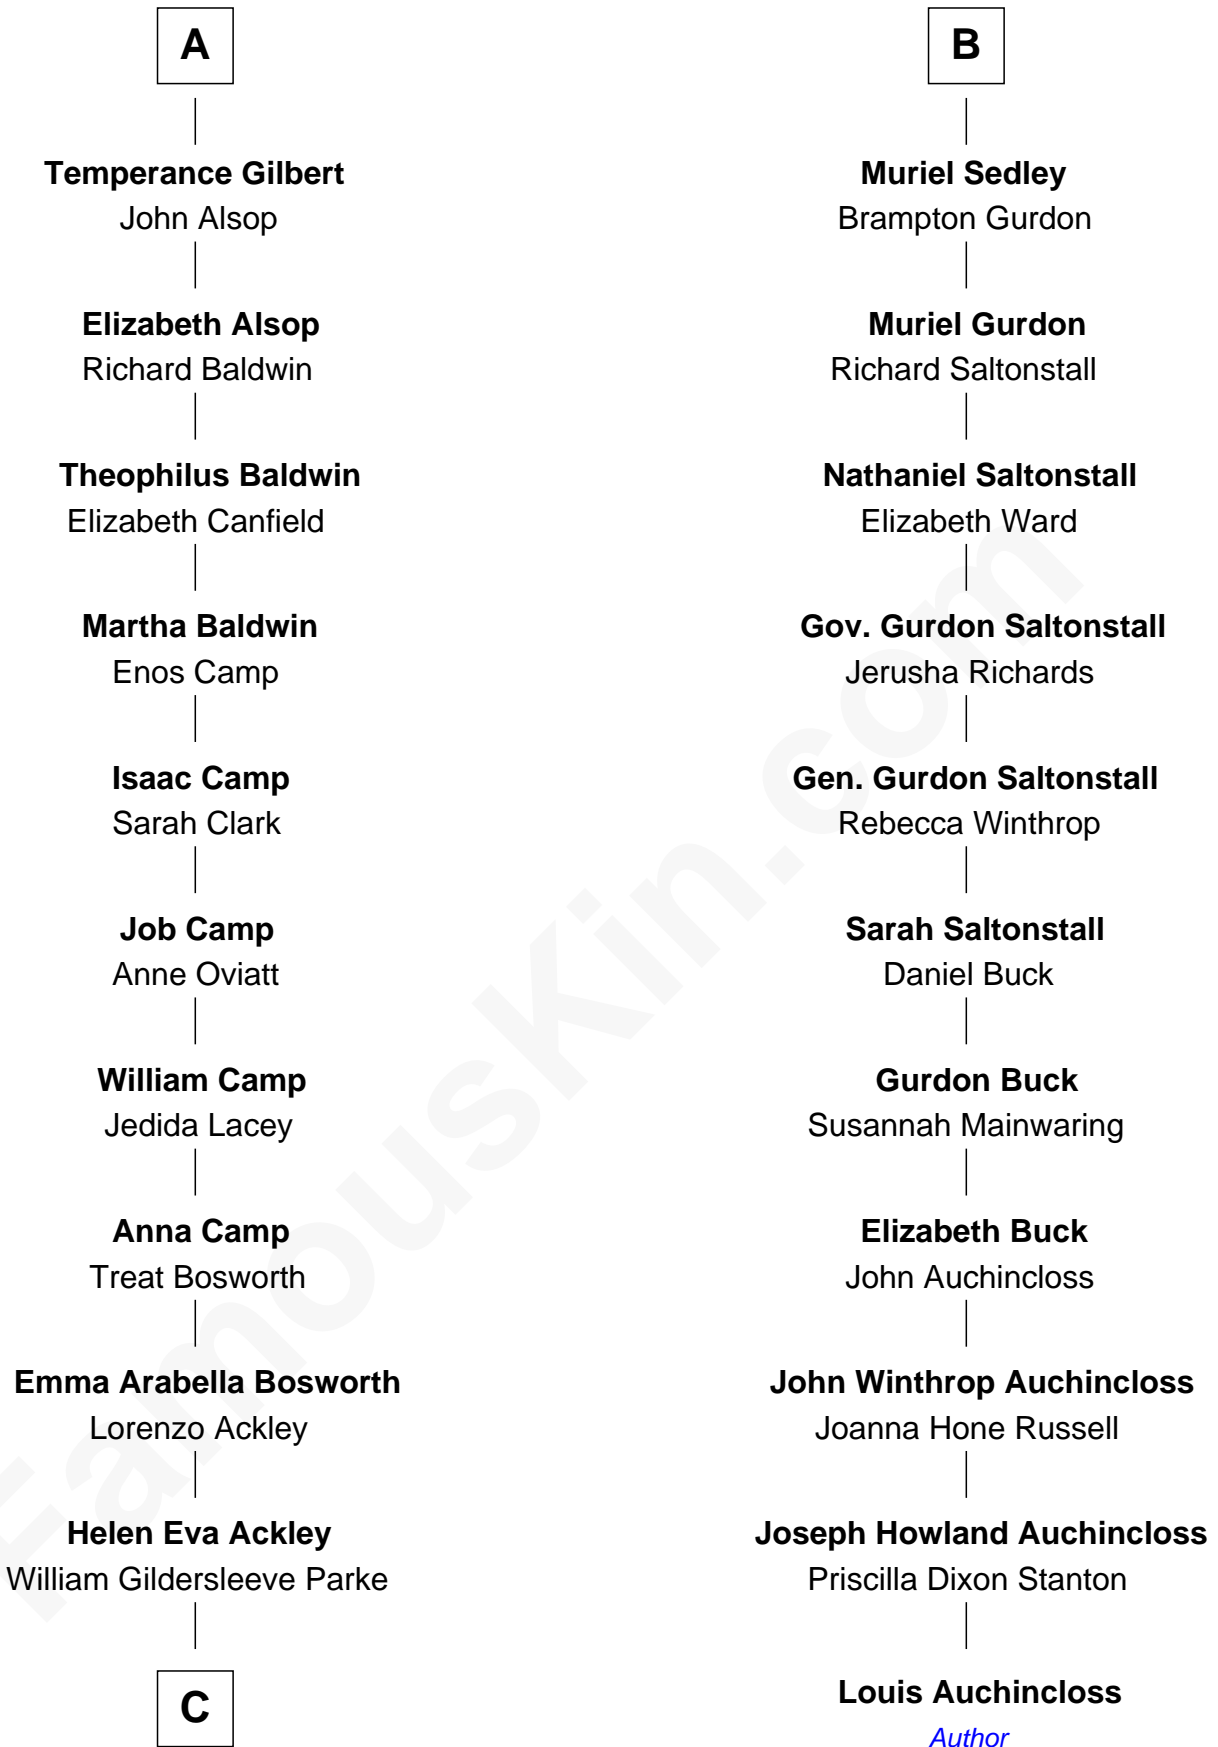

**FamousKin.com**  
**Relationship Chart of**  
**Sydney Biddle Barrows**  
*Mayflower Madam*

17th cousin 3 times removed of

**Louis Auchincloss**  
*Author*

**C**

—  
**Elizabeth Parke**

Percy Ballantine

—  
**John Boyd Ballantine**

Anne L. Crawford

—  
**Jeannette Ballantine**

Donald Byers Barrows

—  
**Sydney Biddle Barrows**

*Mayflower Madam*

FamousKin.com