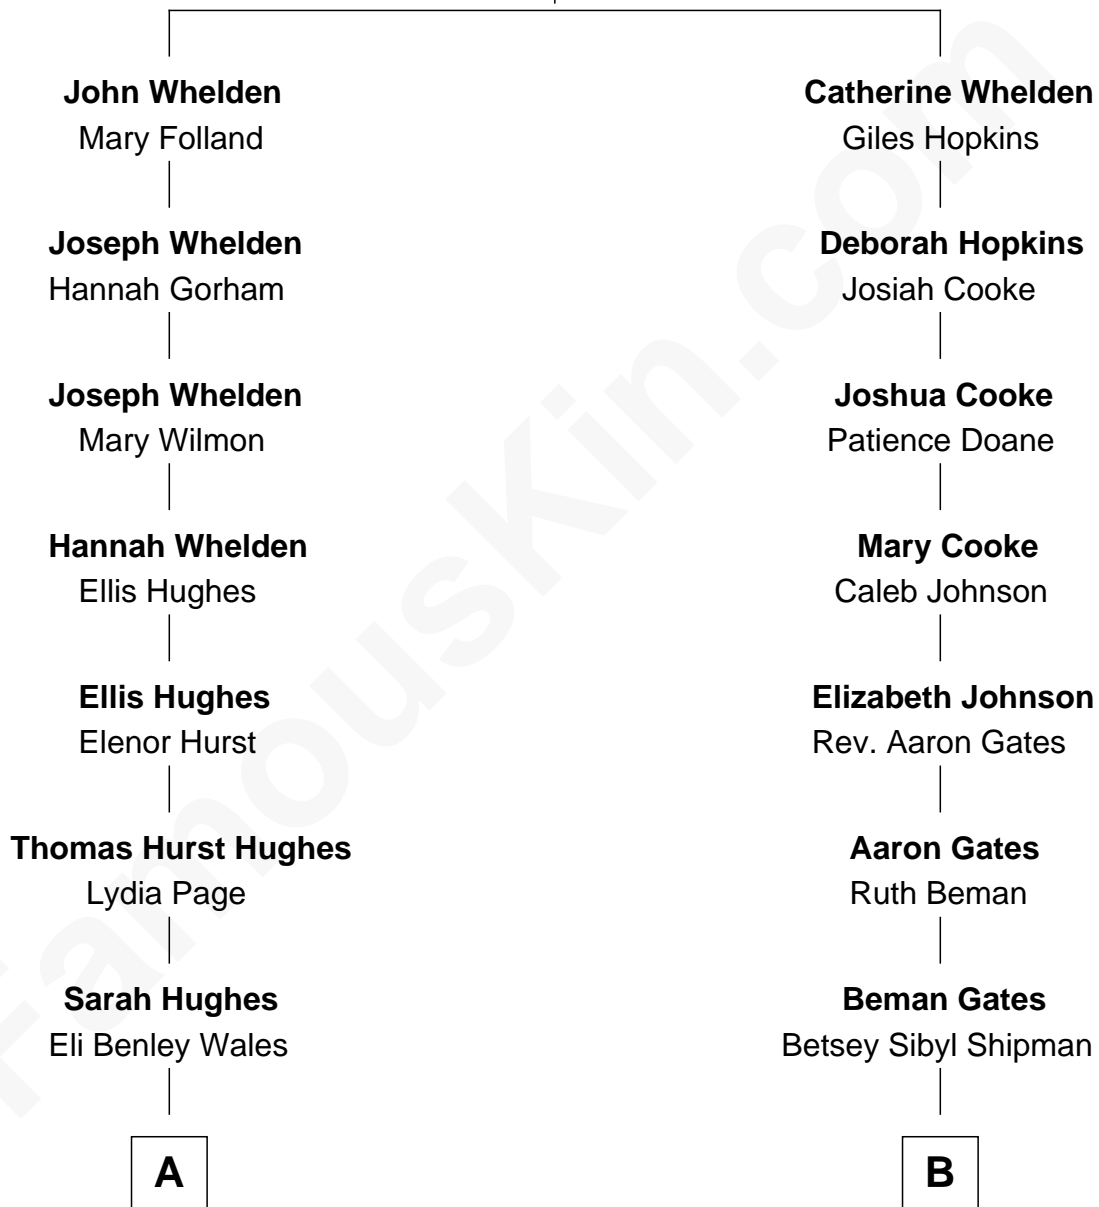

## Relationship Chart of Sydney Biddle Barrows

*Mayflower Madam*

8th cousin 3 times removed of

**Charles Dawes**

*30th U.S. Vice-President*

**Gabriel Whelden**

Jane - - - - -

**A**

**Mary Hughes Wales**  
Walter Almer Barrows

**Walter Almer Barrows**  
Sarah Olive Byers

**Donald Byers Barrows**  
Sydney Biddle

**Donald Byers Barrows**  
Jeannette Ballantine

**Sydney Biddle Barrows**  
*Mayflower Madam*

**B**

**Mary Beman Gates**  
Brig. Gen. Rufus R. Dawes

**Charles Dawes**  
*30th U.S. Vice-President*

FamousKin.com