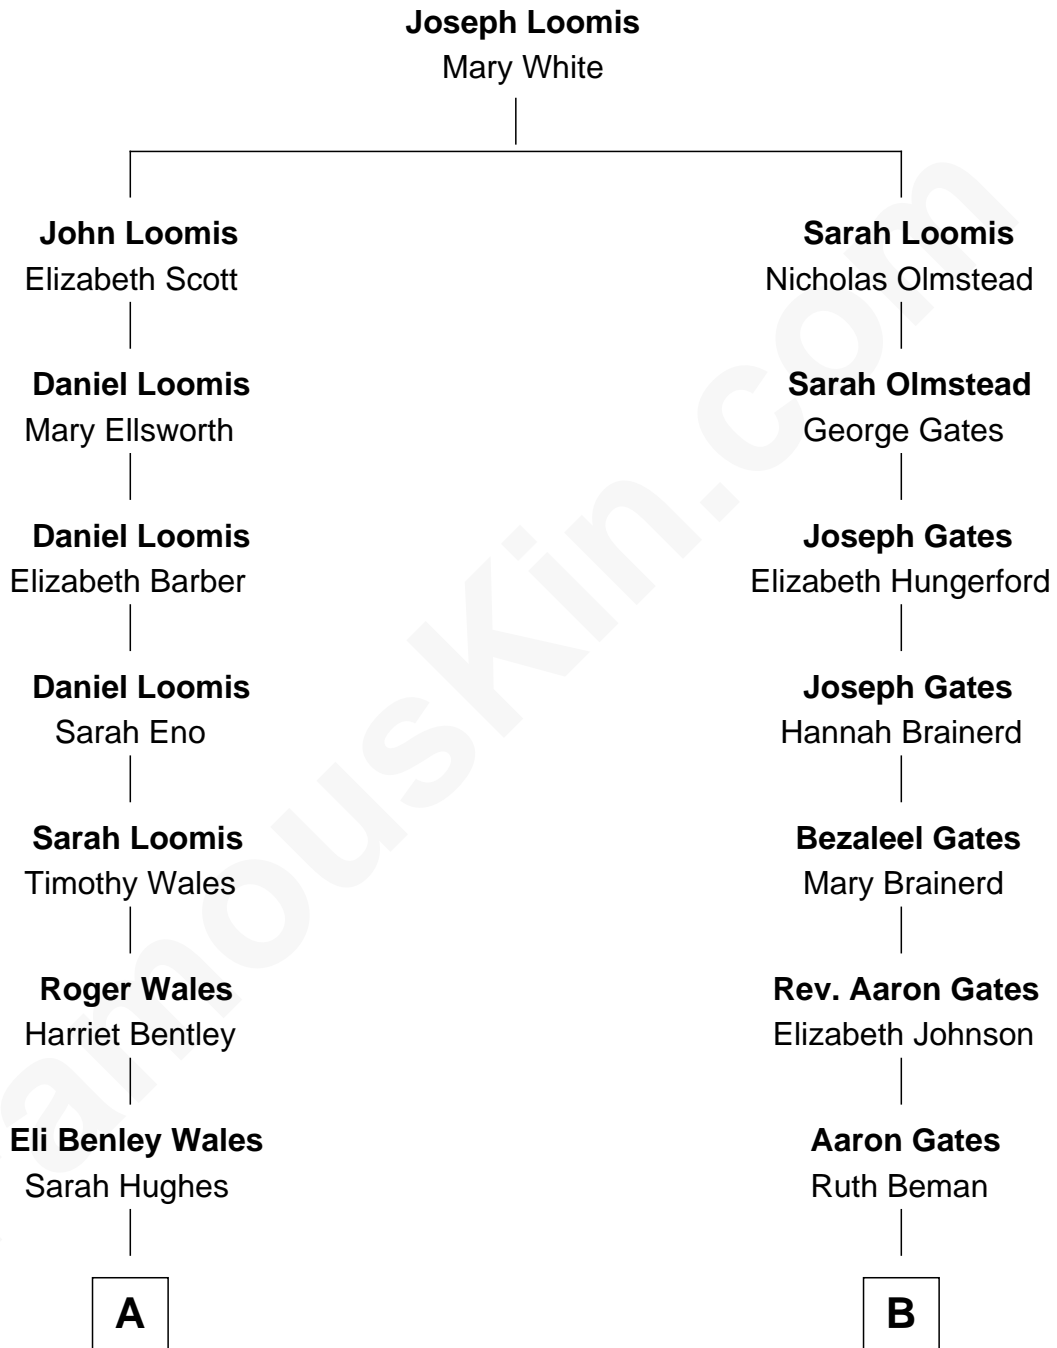

FamousKin.com
Relationship Chart of
Sydney Biddle Barrows
Mayflower Madam

9th cousin 2 times removed of

Charles Dawes
30th U.S. Vice-President

A

Mary Hughes Wales
Walter Almer Barrows

Walter Almer Barrows
Sarah Olive Byers

Donald Byers Barrows
Sydney Biddle

Donald Byers Barrows
Jeannette Ballantine

Sydney Biddle Barrows
Mayflower Madam

B

Beman Gates
Betsey Sibyl Shipman

Mary Beman Gates
Brig. Gen. Rufus R. Dawes

Charles Dawes
30th U.S. Vice-President

FamousKin.com