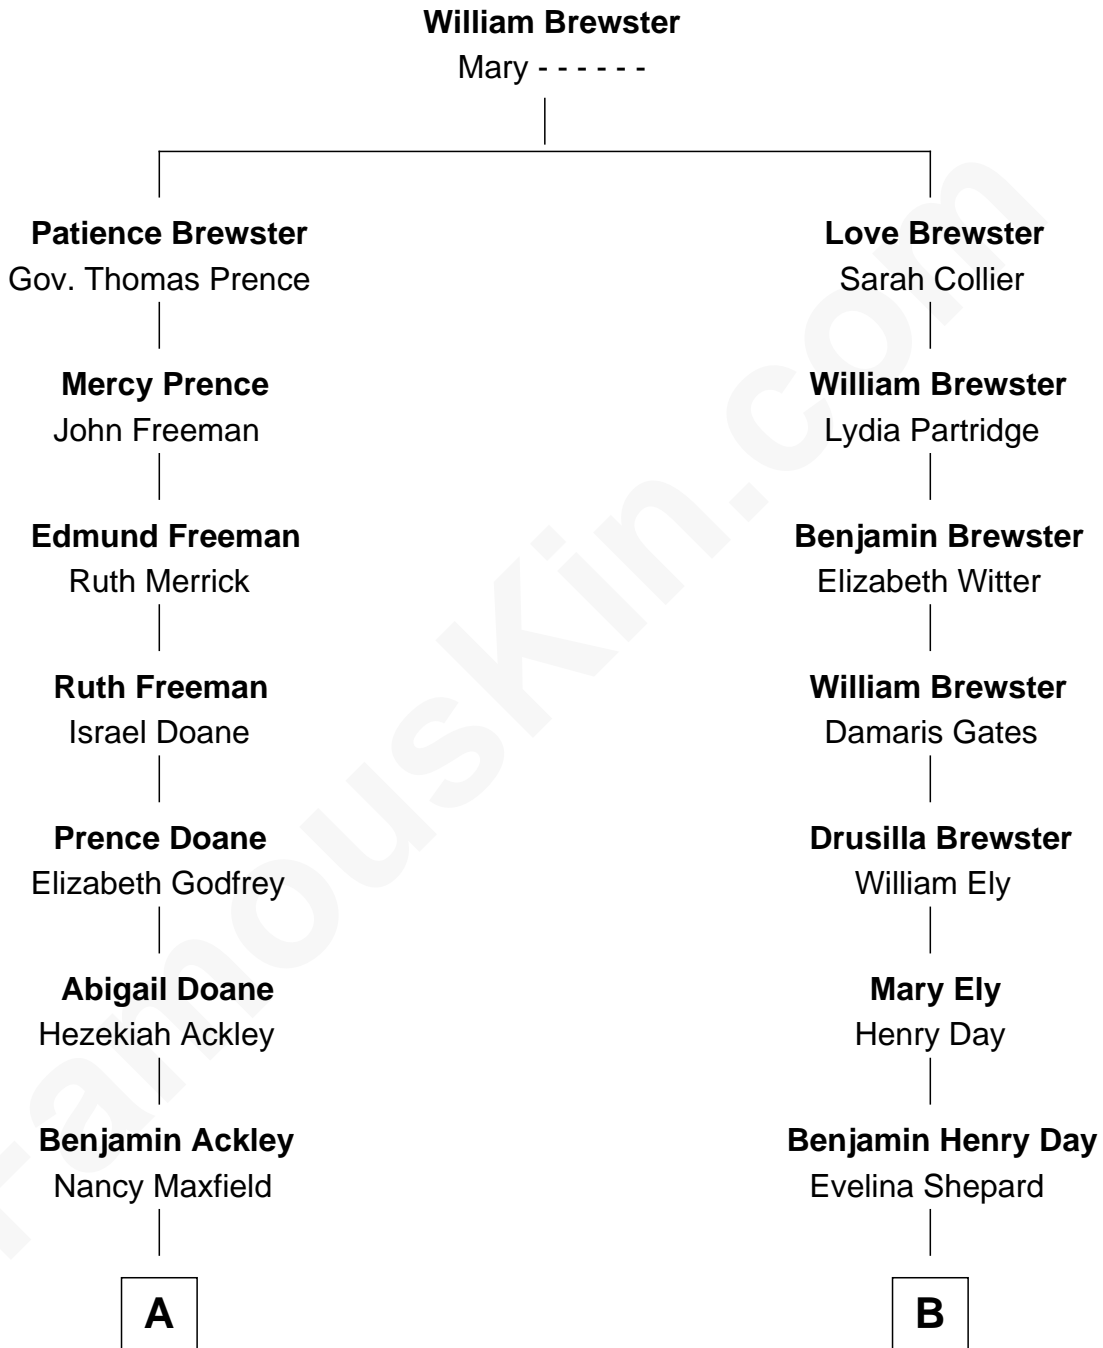

FamousKin.com

Relationship Chart of Sydney Biddle Barrows

Mayflower Madam

8th cousin 5 times removed of

Clarence Day

Author of Life with Father

A

Harry Ackley
Abigail Bennett

Lorenzo Ackley
Emma Arabella Bosworth

Helen Eva Ackley
William Gildersleeve Parke

Elizabeth Parke
Percy Ballantine

John Boyd Ballantine
Anne L. Crawford

Jeannette Ballantine
Donald Byers Barrows

Sydney Biddle Barrows
Mayflower Madam