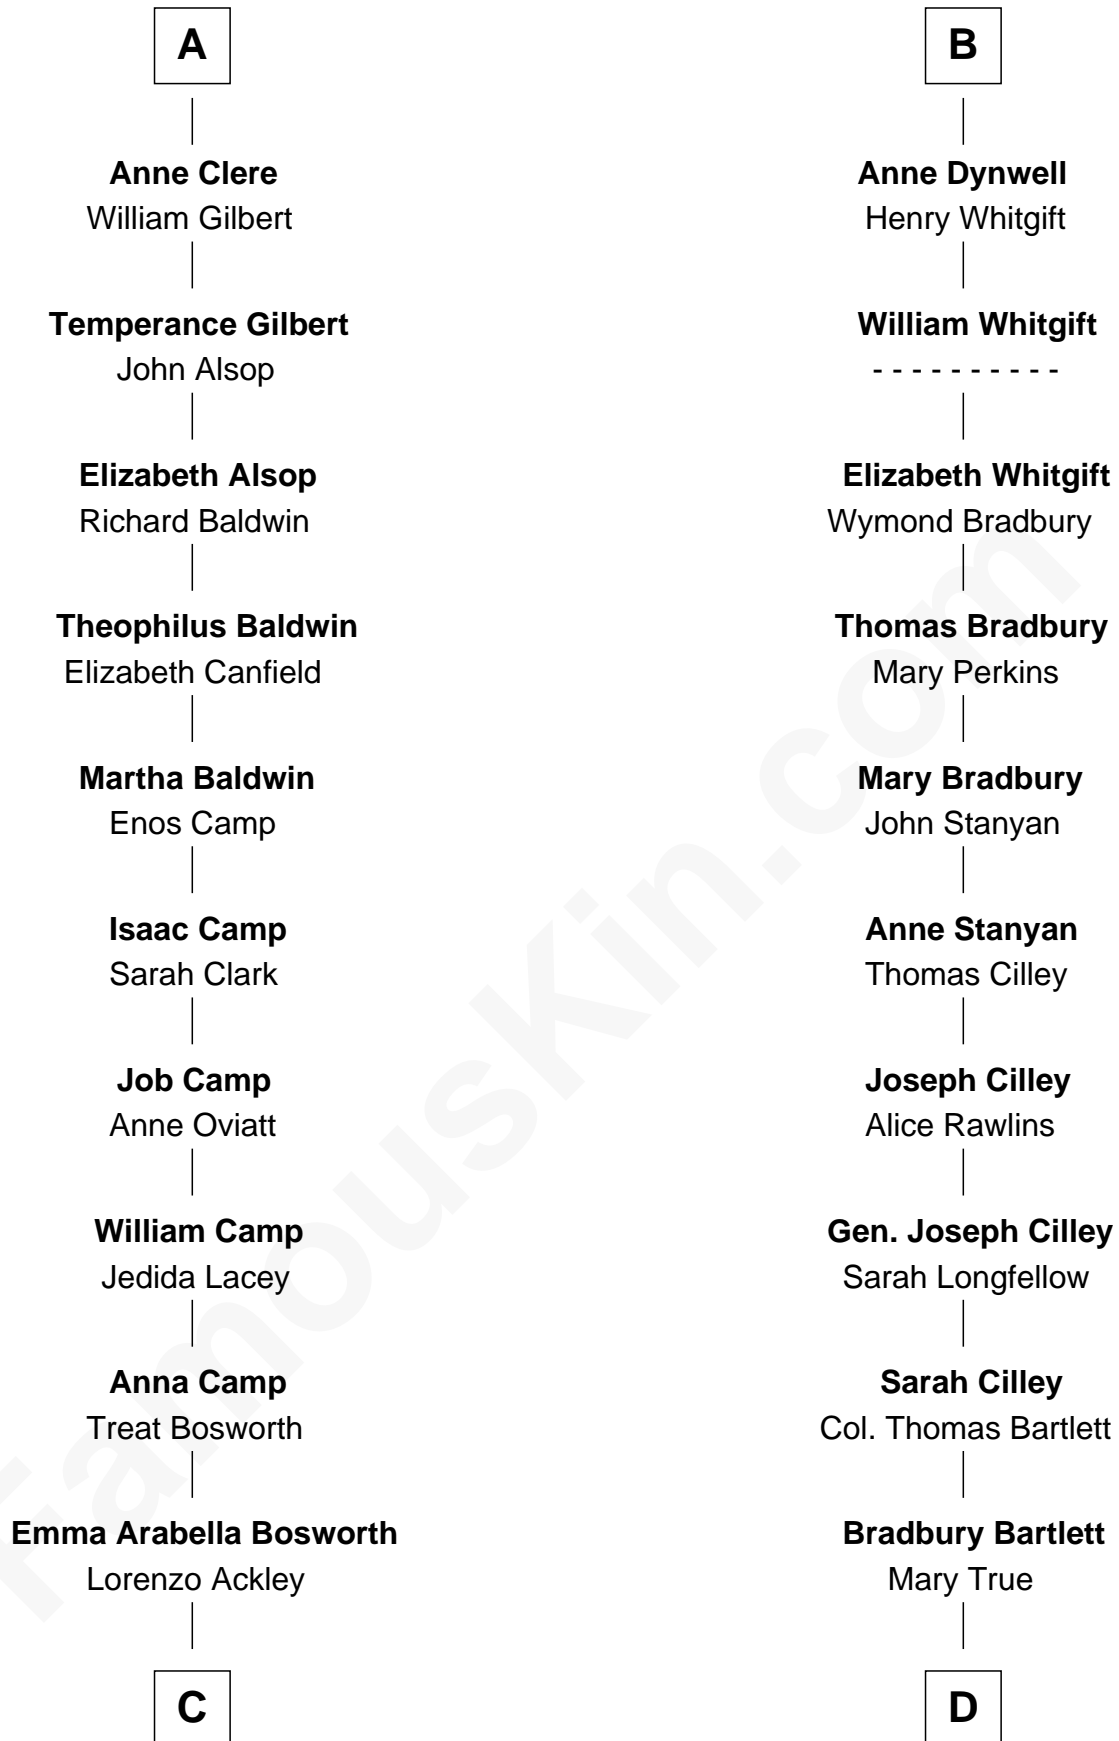

FamousKin.com

Relationship Chart of Sydney Biddle Barrows

Mayflower Madam

20th cousin 1 time removed of

Alan Shepard

Mercury and Apollo Astronaut

Sir Thomas de Beauchamp

Katherine de Mortimer

Sir Thomas Dymoke

Jane Dymoke

John Fulnetby

Katherine Fulnetby

William Dynwell

B

C

Helen Eva Ackley
William Gildersleeve Parke

Elizabeth Parke
Percy Ballantine

John Boyd Ballantine
Anne L. Crawford

Jeannette Ballantine
Donald Byers Barrows

Sydney Biddle Barrows
Mayflower Madam

D

Thomas Bradbury Bartlett
Victoria Elizabeth Williams Cilley