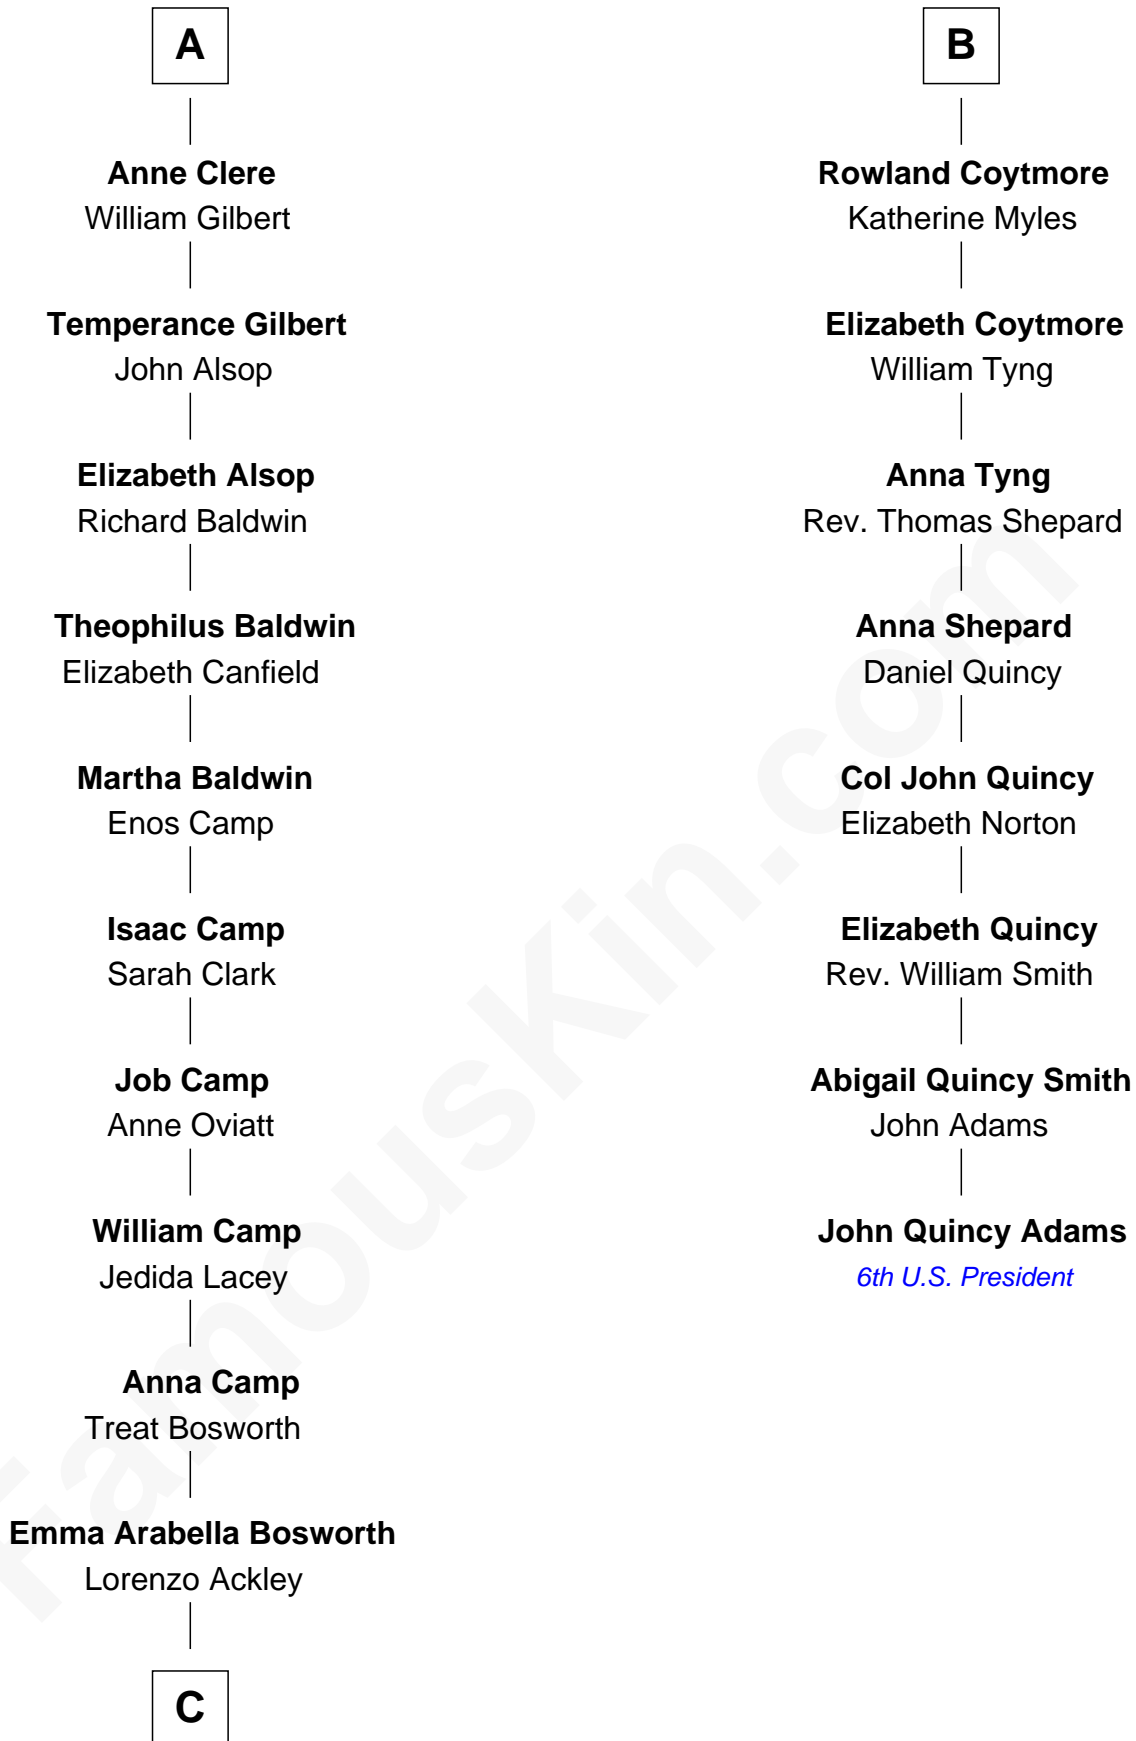

FamousKin.com

Relationship Chart of Sydney Biddle Barrows

Mayflower Madam

14th cousin 7 times removed of

John Quincy Adams

6th U.S. President

Sir Richard Fitzalan

Elizabeth de Bohun

Joan Fitzalan
Sir William Beauchamp

Joan Beauchamp
James Butler

Sir Thomas Butler
Anne Hankeford

Margaret Butler
Sir William Boleyn

Alice Boleyn
Sir Robert Clere

Sir John Clere
Anne Tyrrell

Sir Edmund Clere
Frances Fulmerston

A

Elizabeth Fitzalan
Sir Robert Goushill

Joan Goushill
Sir Thomas Stanley

Margaret Stanley
Sir William Troutbeck

Joan Troutbeck
Sir William Griffith

Sir William Griffith
Jane Stradling

Dorothy Griffith
William Williams

Jane Williams
William Coytmore

B

C

Helen Eva Ackley
William Gildersleeve Parke

Elizabeth Parke
Percy Ballantine

John Boyd Ballantine
Anne L. Crawford

Jeannette Ballantine
Donald Byers Barrows

Sydney Biddle Barrows
Mayflower Madam