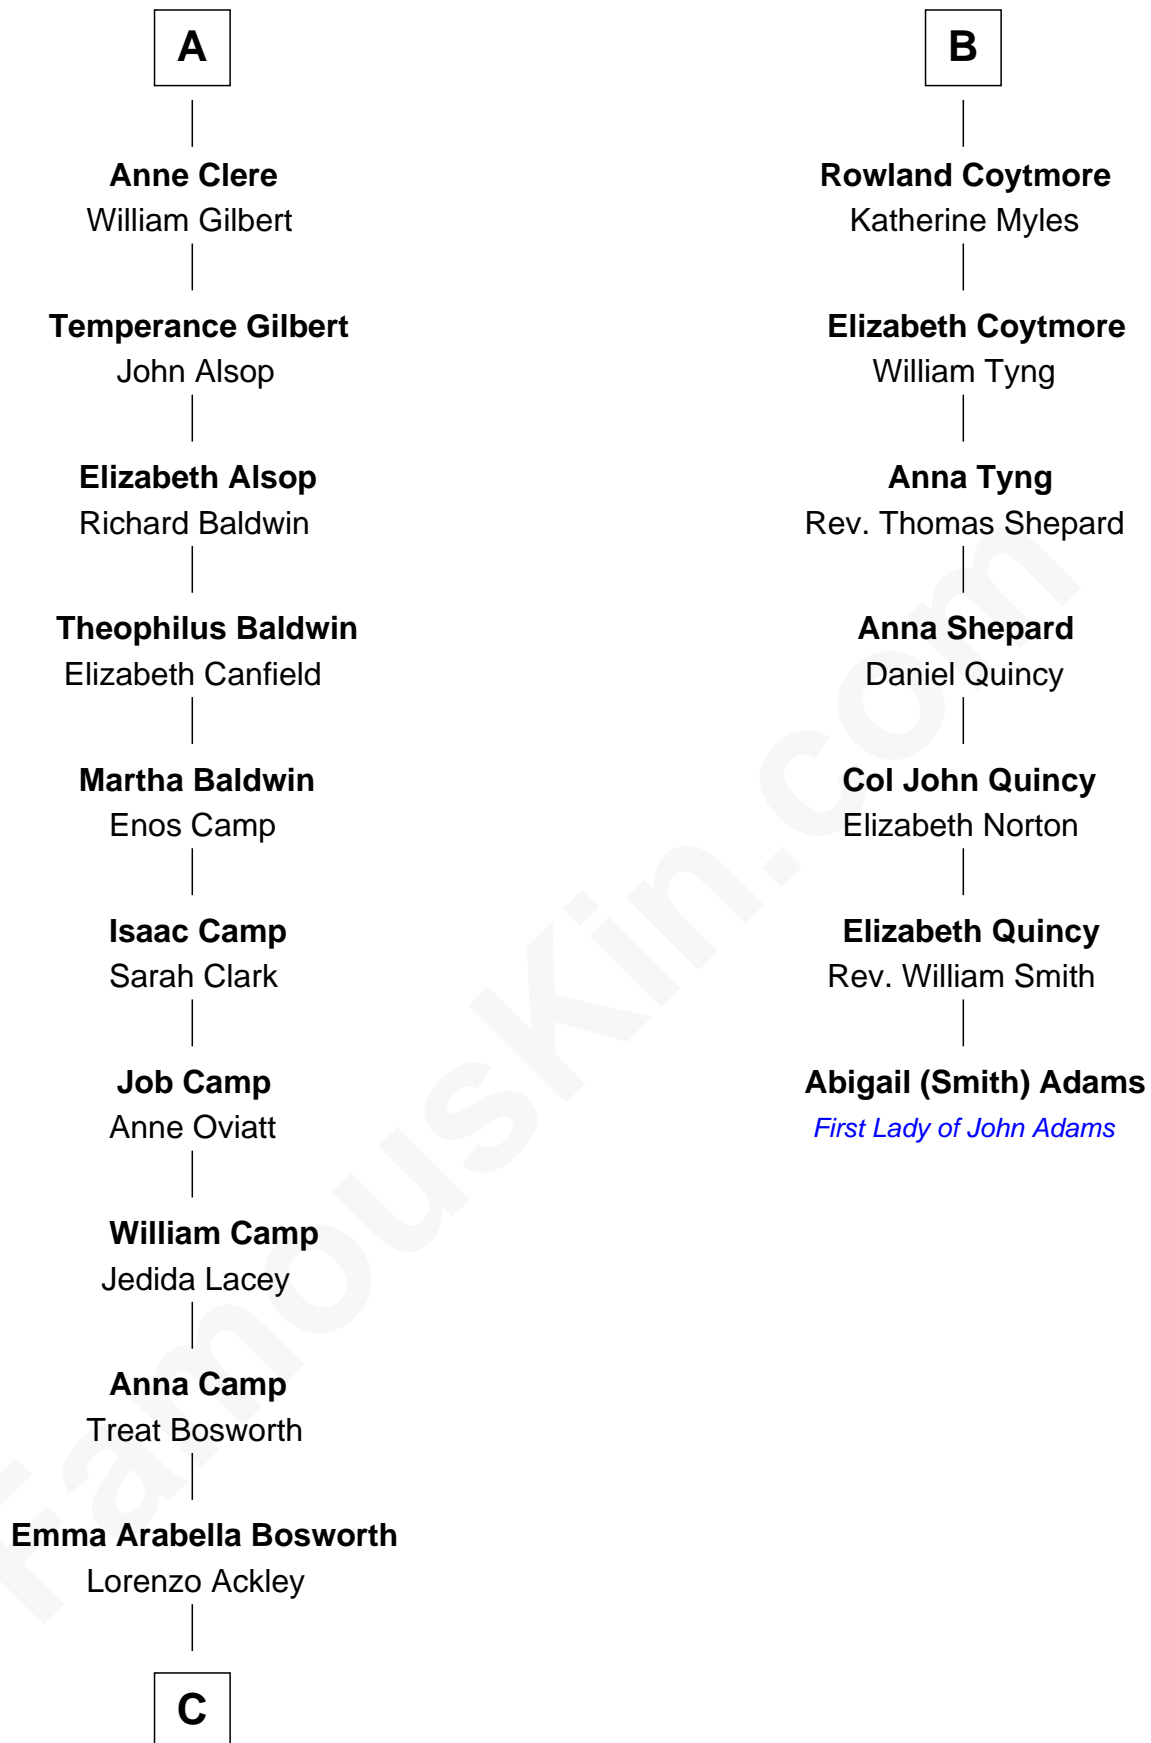

**FamousKin.com**  
**Relationship Chart of**  
**Sydney Biddle Barrows**  
*Mayflower Madam*

13th cousin 8 times removed of

**Abigail (Smith) Adams**  
*First Lady of President John Adams*

**C**

**Helen Eva Ackley**  
William Gildersleeve Parke

**Elizabeth Parke**  
Percy Ballantine

**John Boyd Ballantine**  
Anne L. Crawford

**Jeannette Ballantine**  
Donald Byers Barrows

**Sydney Biddle Barrows**  
*Mayflower Madam*

FamousKin.com