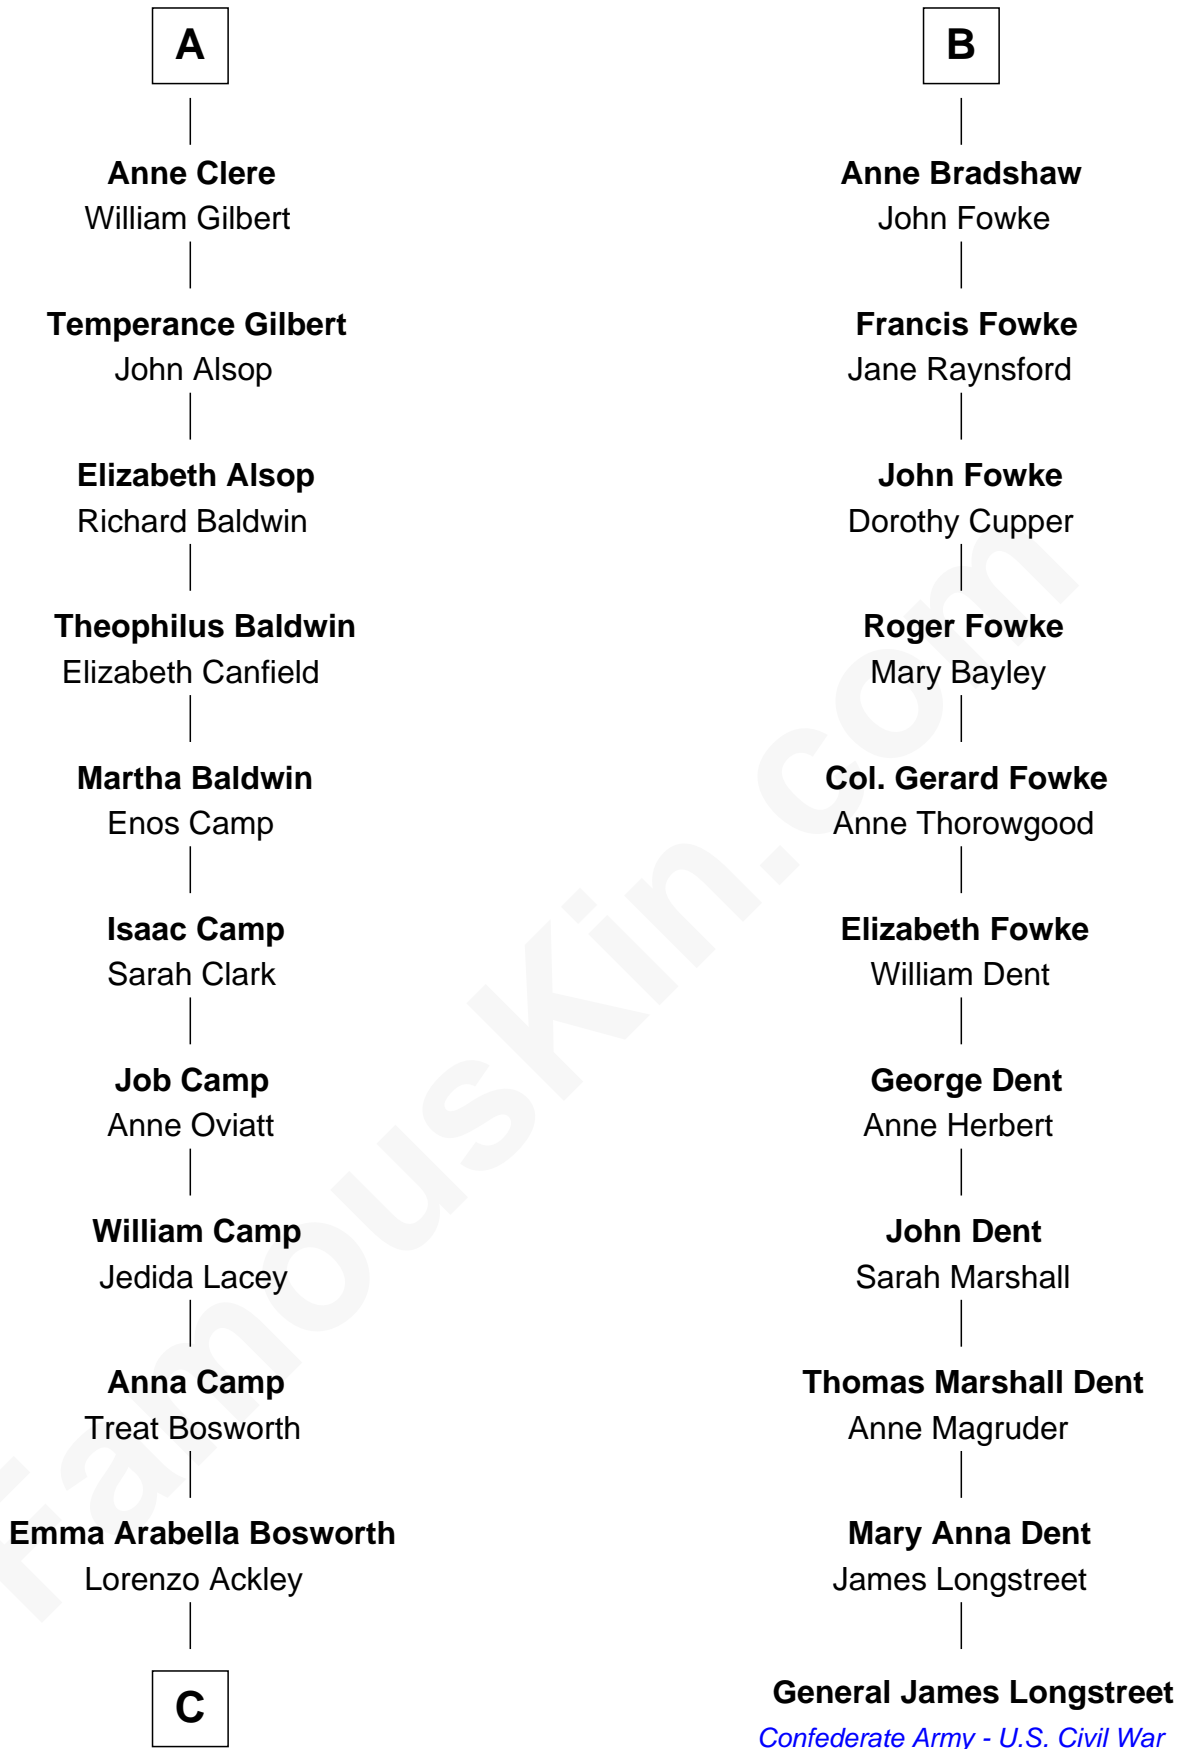

FamousKin.com

Relationship Chart of Sydney Biddle Barrows

Mayflower Madam

17th cousin 4 times removed of

General James Longstreet
Confederate Army - U.S. Civil War

John de Welles

Maud de Roos

Anne de Welles

Maude le Scrope

Sir Baldwin Freville

Joyce Freville

Sir Roger Aston

Sir Robert Aston

Isabel Brereton

John Aston

Elizabeth Delves

Margaret Aston

John Kinnersley

Isabel Kinnersley

John Bradshaw

B

C

Helen Eva Ackley
William Gildersleeve Parke

Elizabeth Parke
Percy Ballantine