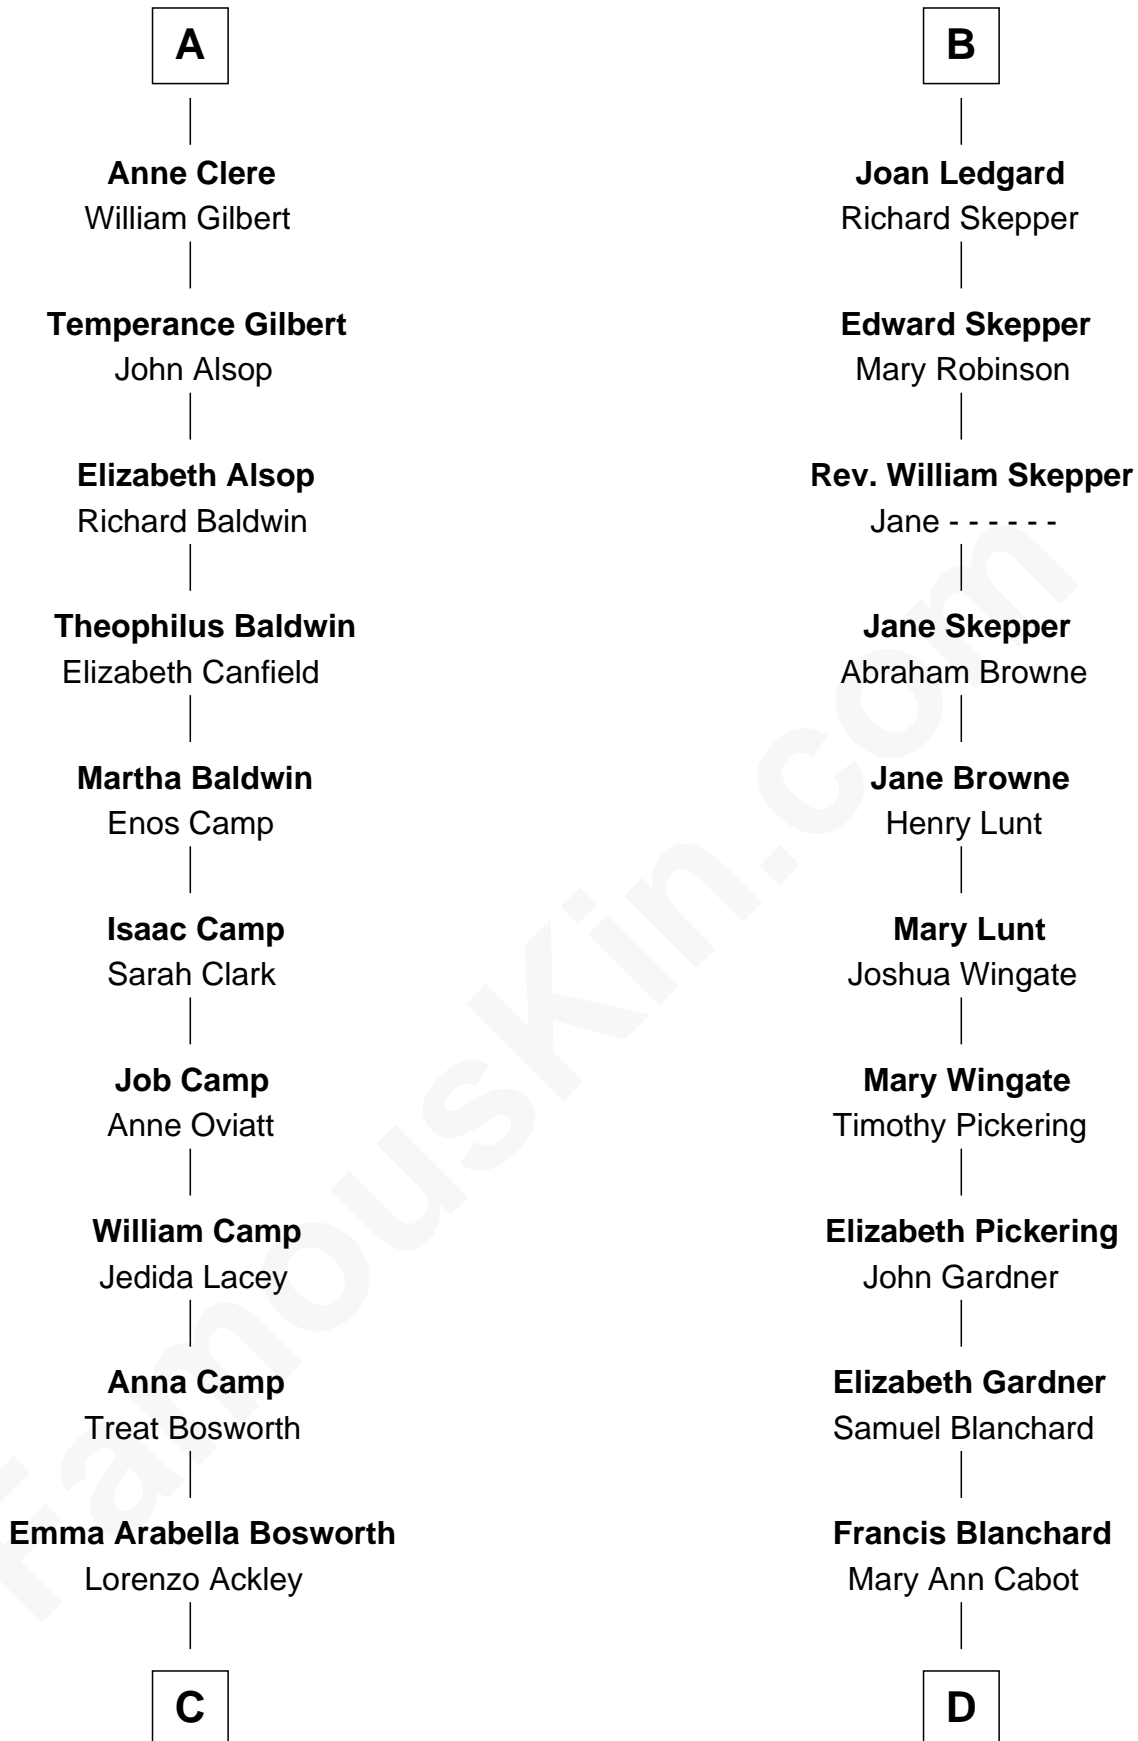

FamousKin.com

Relationship Chart of Sydney Biddle Barrows

Mayflower Madam

21st cousin of

John Kerry

68th U.S. Secretary of State

Sir Thomas de Beauchamp
Katherine de Mortimer

Sir William Beauchamp

Katherine de Stafford

Michael de la Pole

Isabel de la Pole

Thomas Morley

Anne Morley

Sir John Hastings

Elizabeth Hastings

Sir Robert Hildyard

Sir Piers Hildyard

Joan de la See

Isabel Hildyard

Ralph Legard

B

C

Helen Eva Ackley
William Gildersleeve Parke

Elizabeth Parke
Percy Ballantine