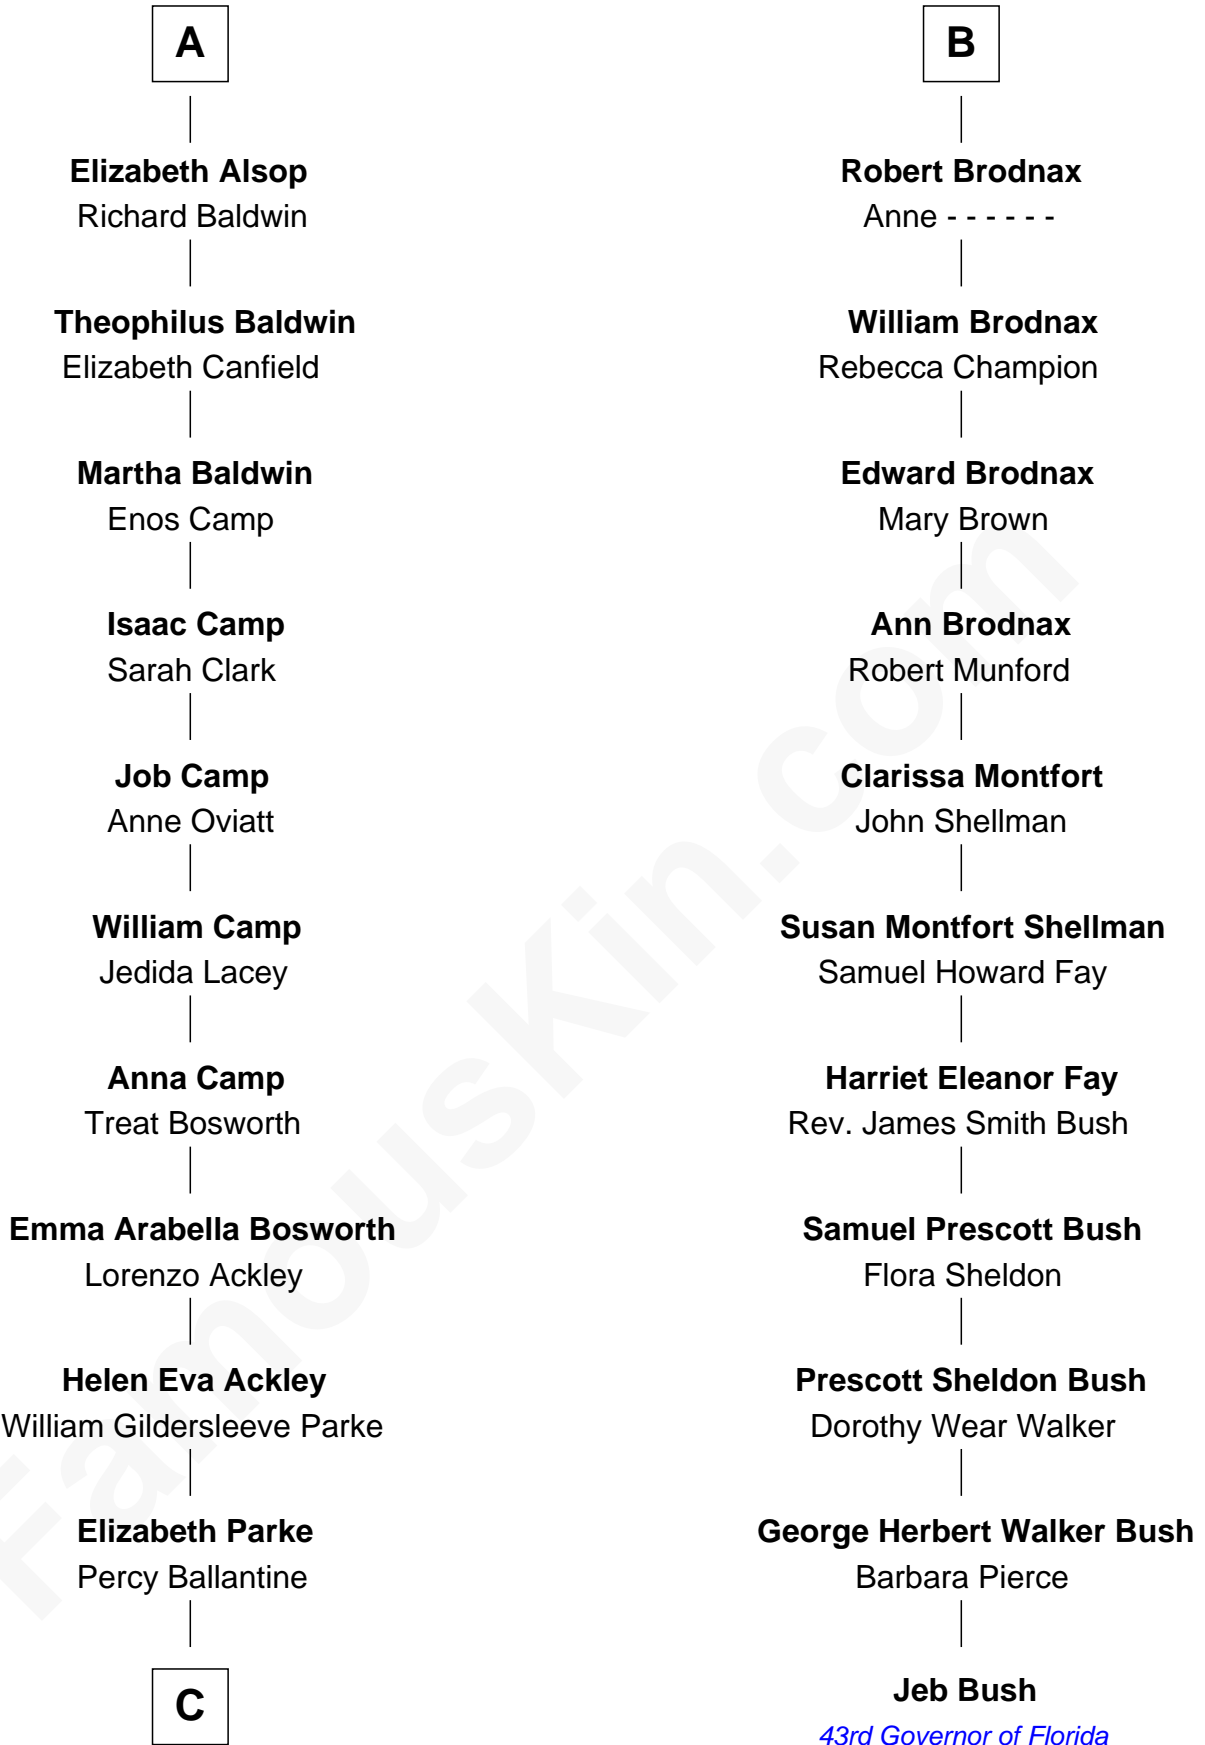

**FamousKin.com**  
**Relationship Chart of**  
**Sydney Biddle Barrows**  
*Mayflower Madam*

17th cousin 2 times removed of

**Jeb Bush**  
*43rd Governor of Florida*

**C**

—  
**John Boyd Ballantine**

Anne L. Crawford

—  
**Jeannette Ballantine**

Donald Byers Barrows

—  
**Sydney Biddle Barrows**

*Mayflower Madam*

FamousKin.com