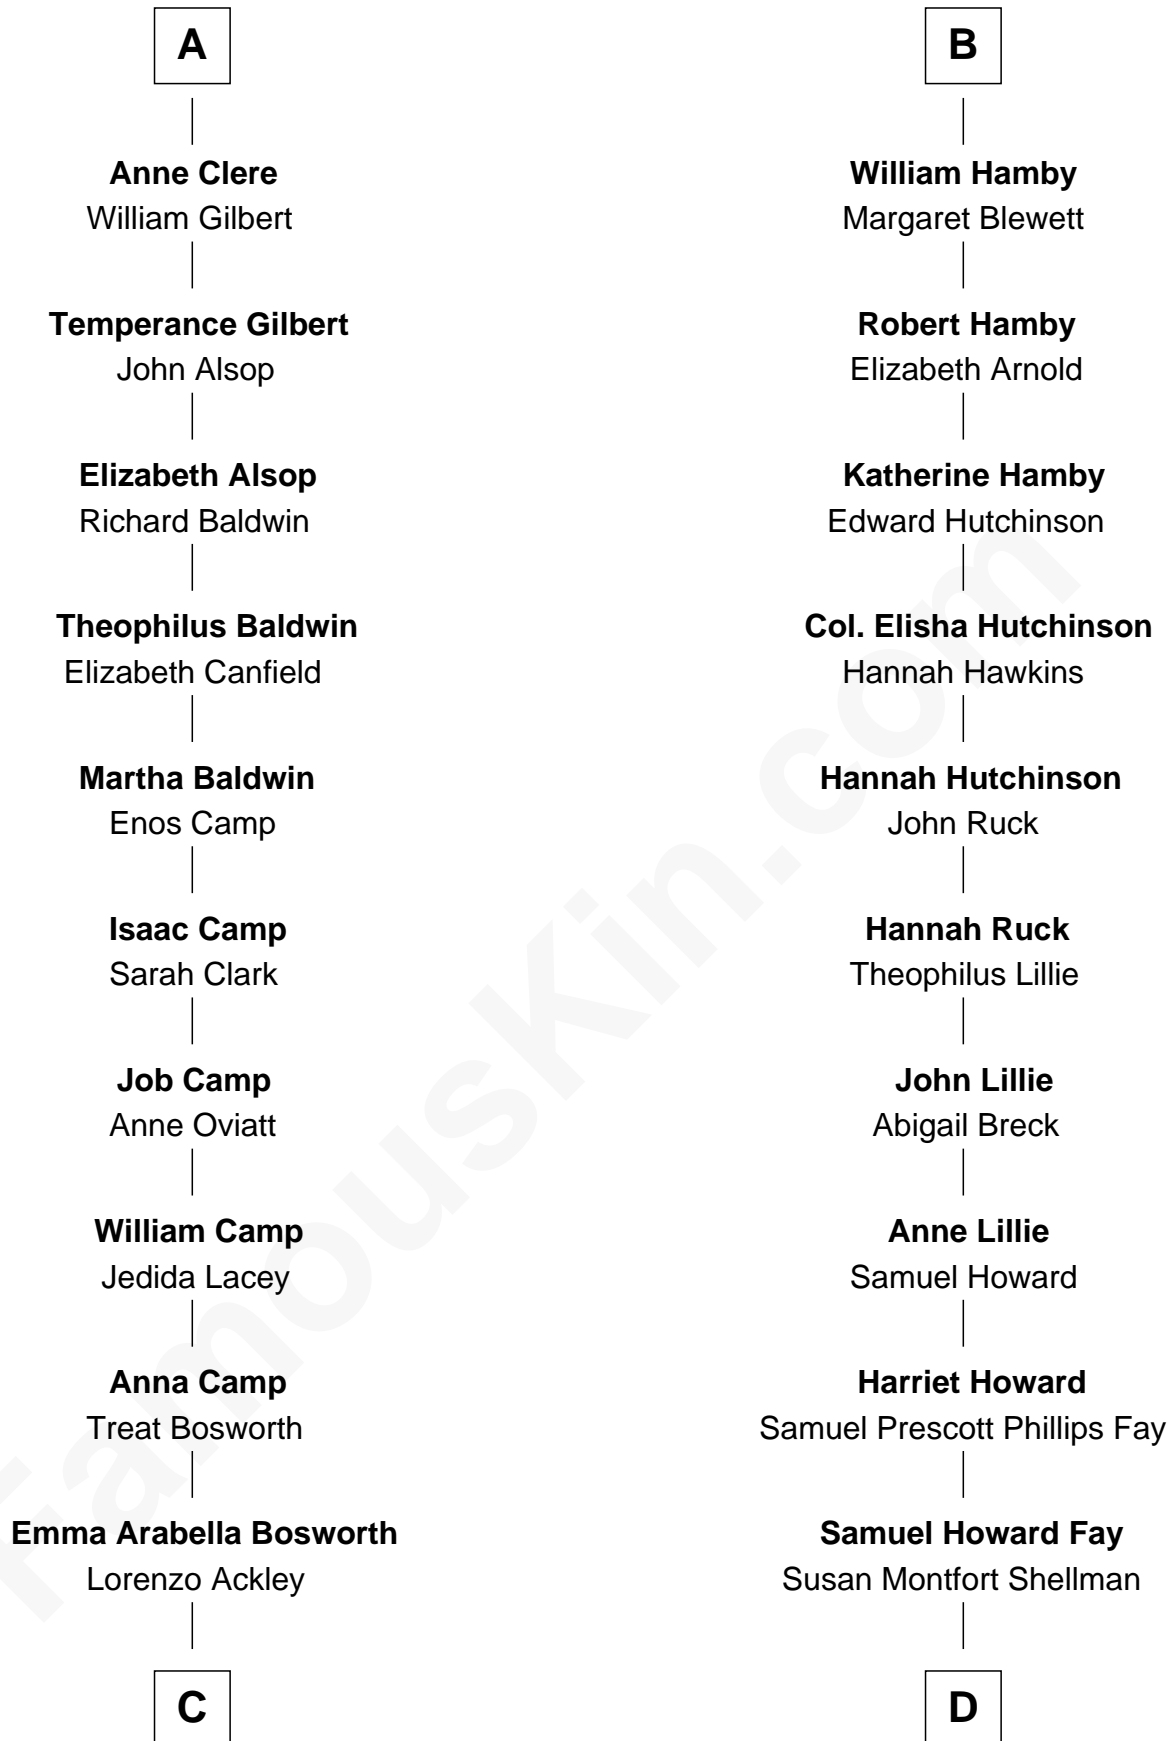

FamousKin.com

Relationship Chart of Sydney Biddle Barrows

Mayflower Madam

21st cousin of

Jeb Bush

43rd Governor of Florida

John de Welles

Maud de Roos

Stephen le Scrope

Maude le Scrope

Sir Baldwin Freville

Margaret Freville

Sir Hugh Willoughby

Margery Willoughby

Sir Godfrey Hilton

Elizabeth Hilton

Richard Thimbleby

Anne Thimbleby

John Booth

Eleanor Booth

Edward Hamby

B

C

Helen Eva Ackley
William Gildersleeve Parke

Elizabeth Parke
Percy Ballantine

John Boyd Ballantine
Anne L. Crawford

Jeannette Ballantine
Donald Byers Barrows

Sydney Biddle Barrows
Mayflower Madam

D

Harriet Eleanor Fay
Rev. James Smith Bush

Samuel Prescott Bush
Flora Sheldon