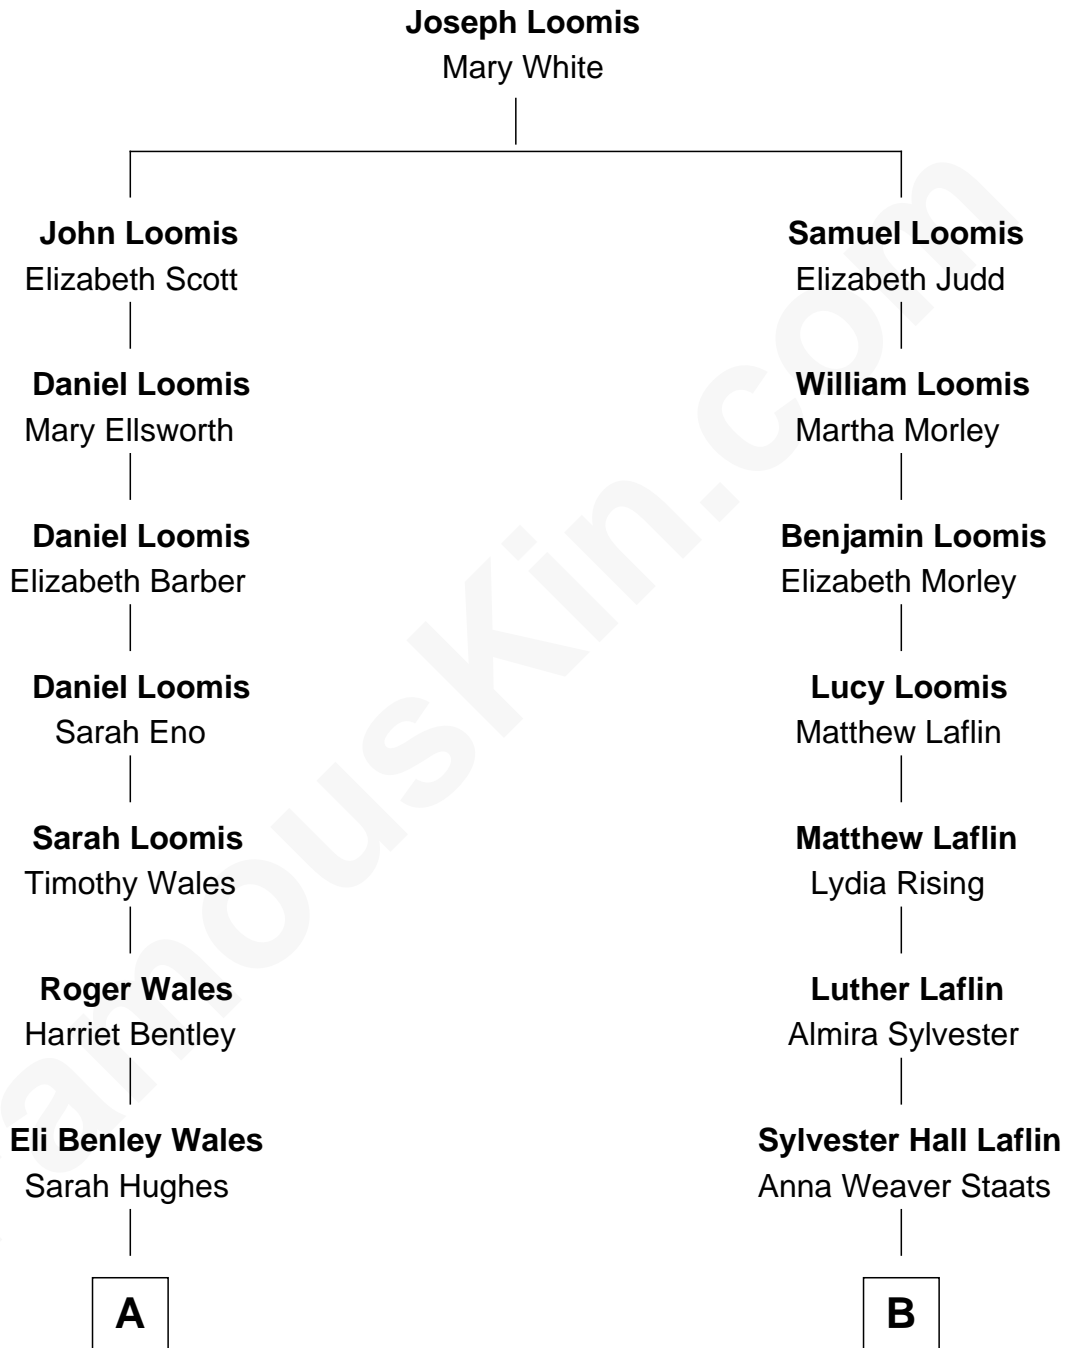

FamousKin.com
Relationship Chart of
Sydney Biddle Barrows
Mayflower Madam

10th cousin 1 time removed of

Sigourney Weaver
Movie Actress

A

Mary Hughes Wales
Walter Almer Barrows

Walter Almer Barrows
Sarah Olive Byers

Donald Byers Barrows
Sydney Biddle

Donald Byers Barrows
Jeannette Ballantine

Sydney Biddle Barrows
Mayflower Madam

B

Jane Weaver Laflin
Francis Milton Weaver

Sylvester Laflin Weaver
Amabel Dixon

Sylvester Laflin Weaver
Desiree Mary Lucy Hawkins

Sigourney Weaver
Movie Actress