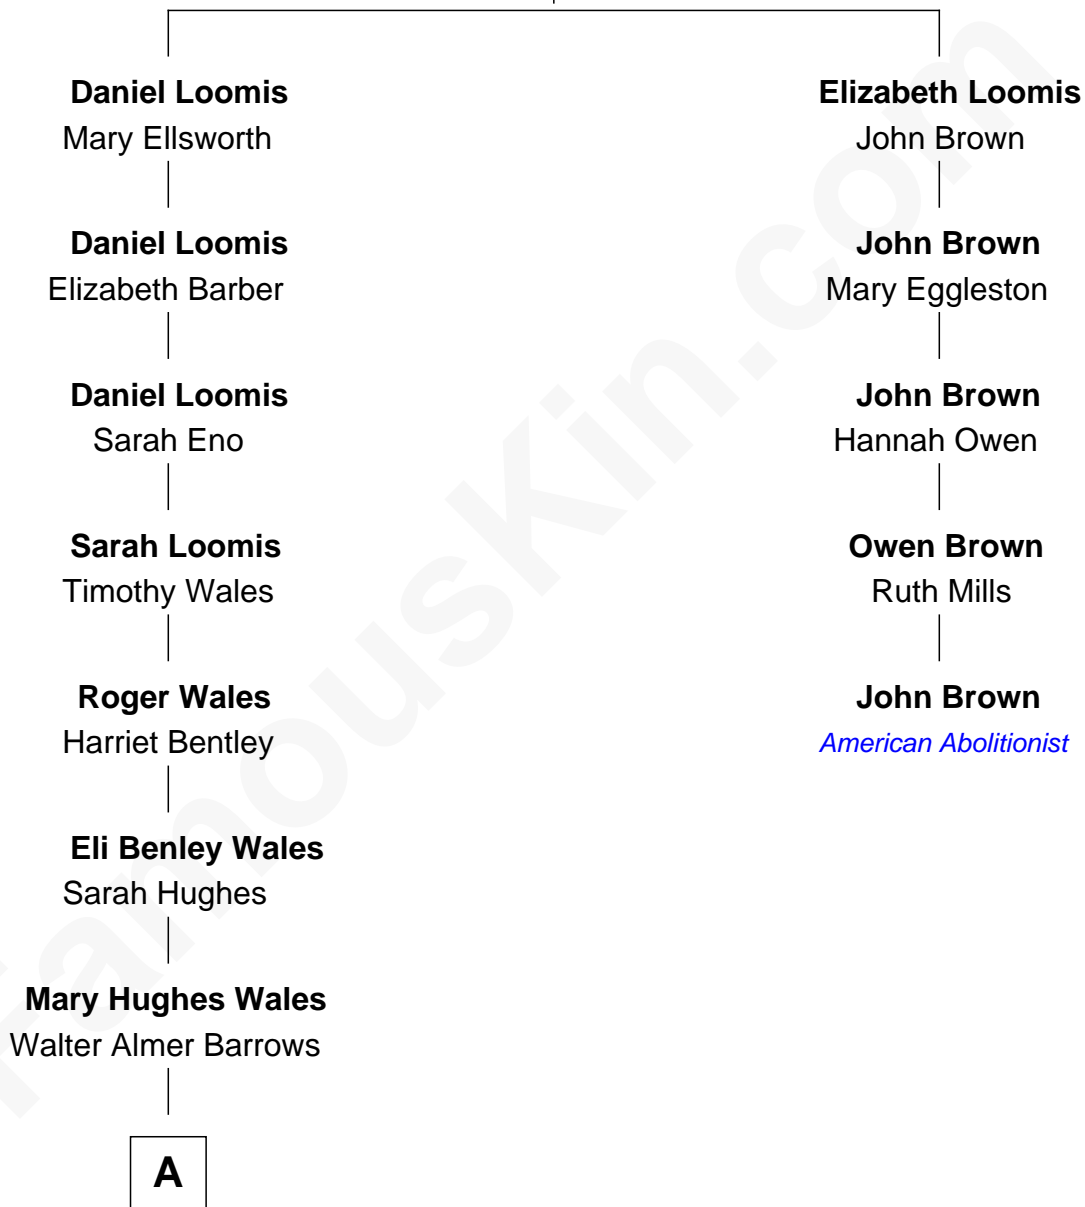

FamousKin.com

Relationship Chart of Sydney Biddle Barrows

Mayflower Madam

4th cousin 6 times removed of

John Brown

American Abolitionist

John Loomis

Elizabeth Scott

A

Walter Almer Barrows

Sarah Olive Byers

Donald Byers Barrows

Sydney Biddle

Donald Byers Barrows

Jeannette Ballantine

Sydney Biddle Barrows

Mayflower Madam

FamousKin.com