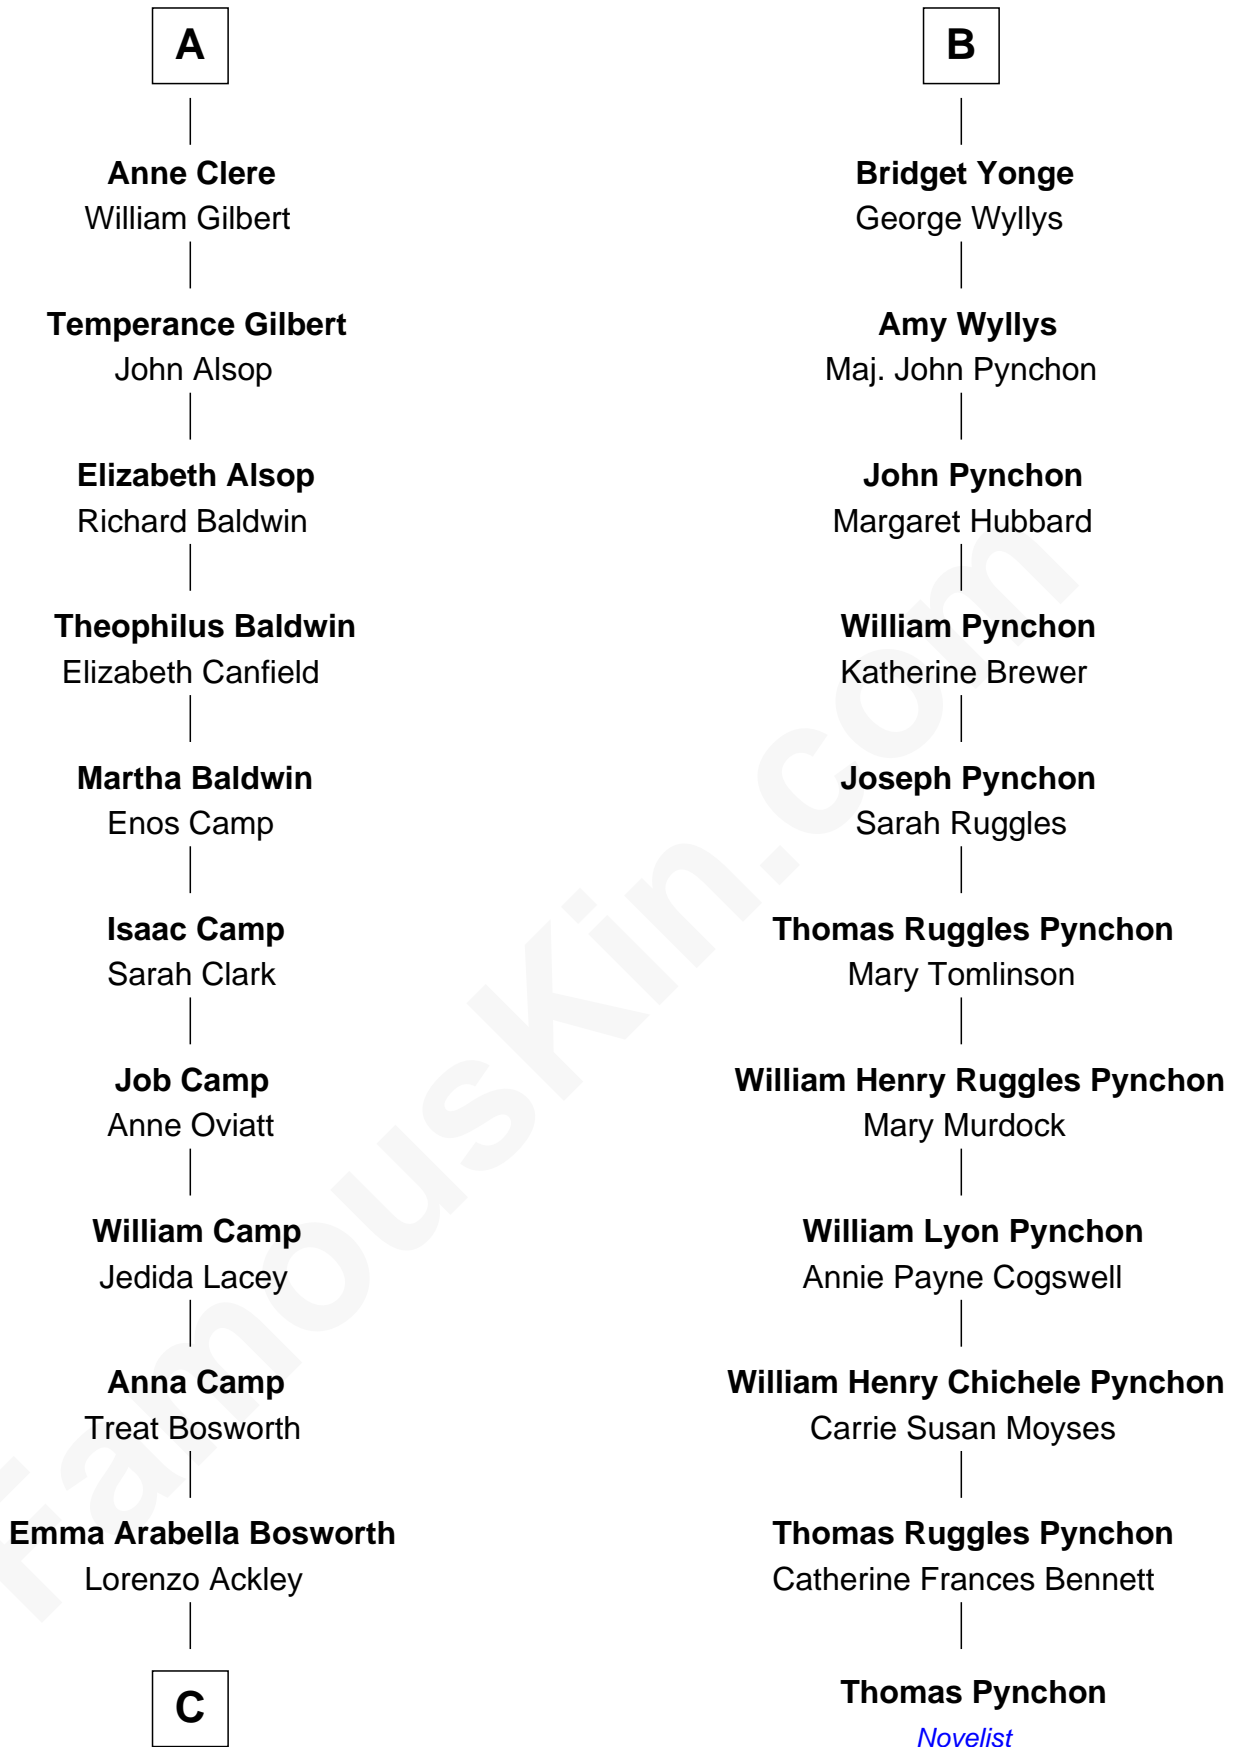

## Relationship Chart of Sydney Biddle Barrows

*Mayflower Madam*

17th cousin 4 times removed of

**Thomas Pynchon**

*American Novelist*

**Sir Richard Fitzalan**

Elizabeth de Bohun

**Joan Fitzalan**  
Sir William Beauchamp

**A**

**Elizabeth Fitzalan**  
Sir Robert Goushill

**Joan Goushill**  
Sir Thomas Stanley

**Katherine Stanley**  
Sir John Savage

**Sir Christopher Savage**  
Anne Stanley

**Sir Christopher Savage**  
Anne Lygon

**Bridget Savage**  
Anthony Bonner

**Mary Bonner**  
William Yonge

**B**

**C**

**Helen Eva Ackley**  
William Gildersleeve Parke

**Elizabeth Parke**  
Percy Ballantine

**John Boyd Ballantine**  
Anne L. Crawford