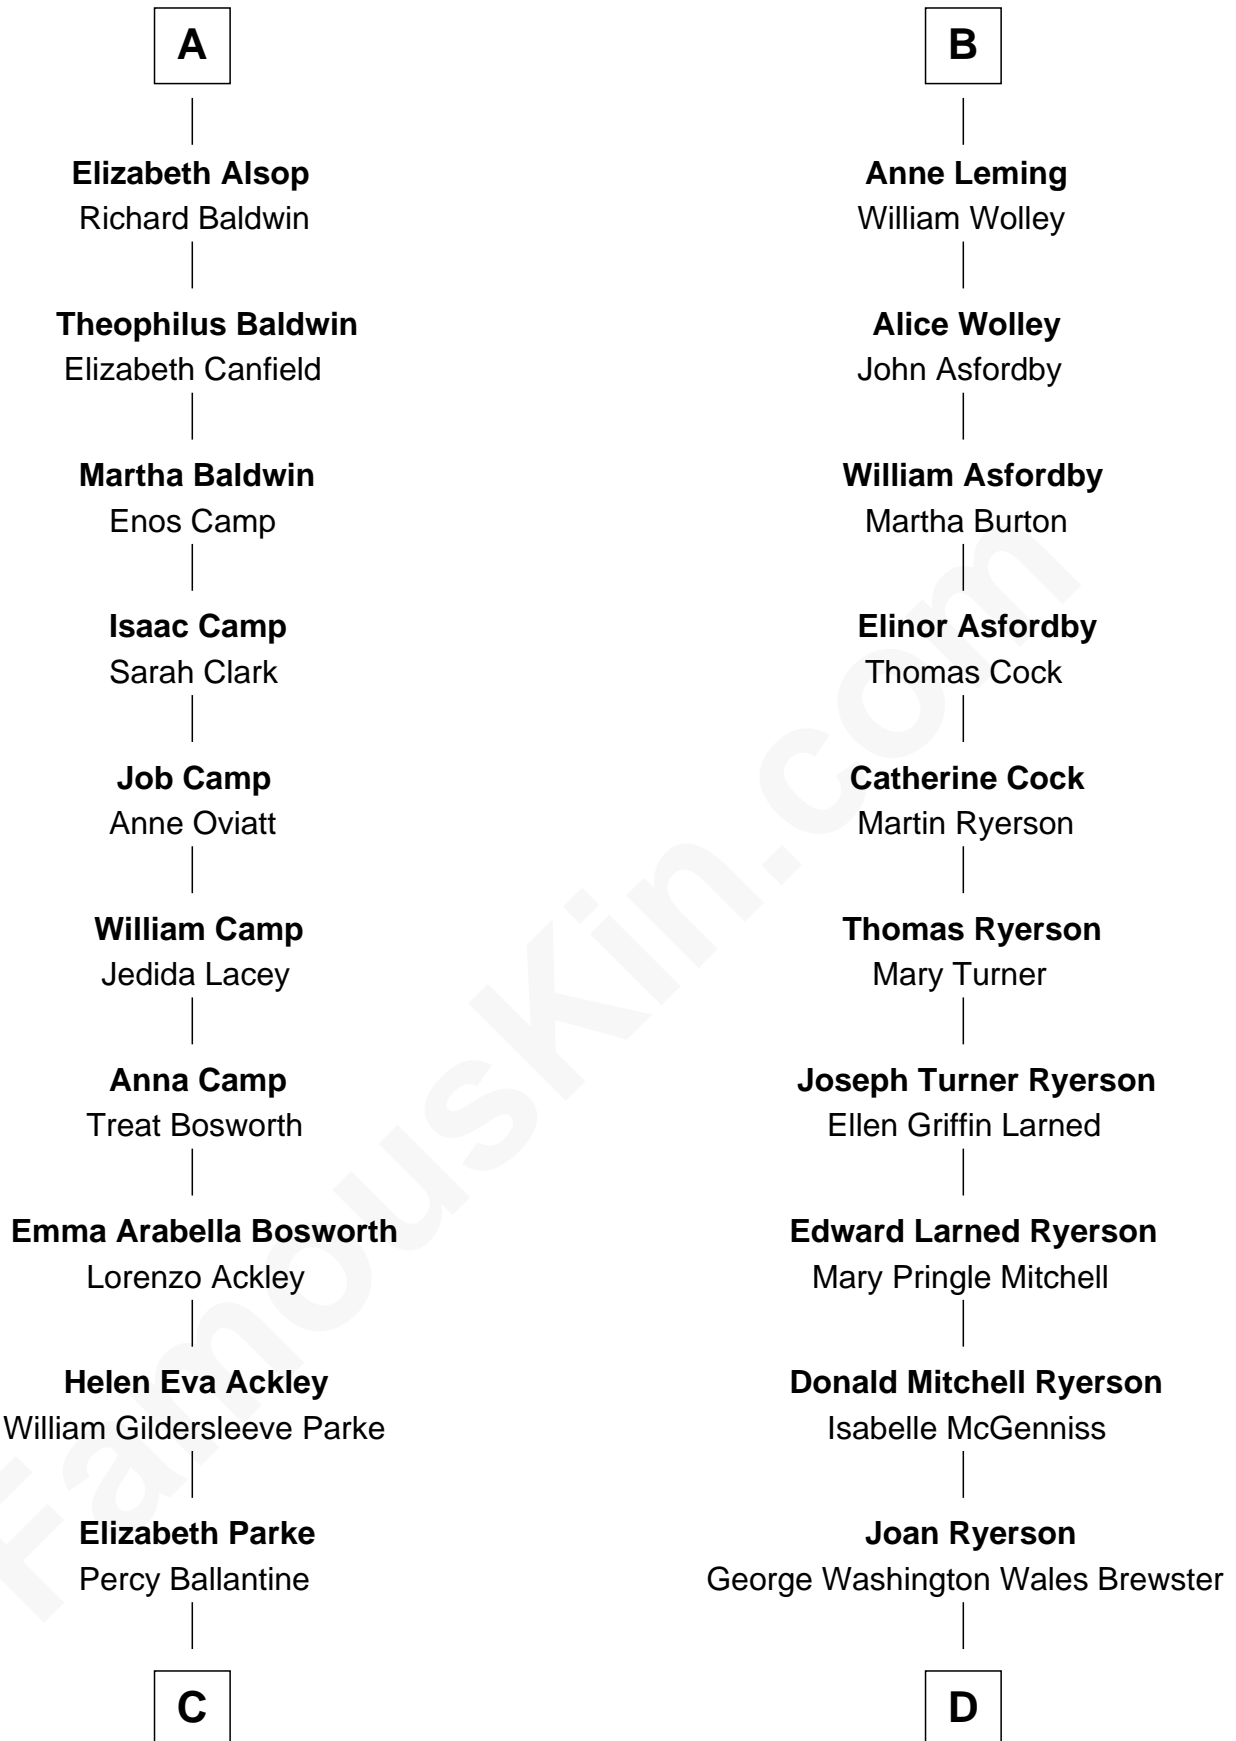

FamousKin.com

Relationship Chart of Sydney Biddle Barrows

Mayflower Madam

18th cousin 1 time removed of

Paget Brewster
TV Actress

C

John Boyd Ballantine

Anne L. Crawford

Jeannette Ballantine

Donald Byers Barrows

Sydney Biddle Barrows

Mayflower Madam

D

Galen Brewster

Hathaway Tew

Paget Brewster