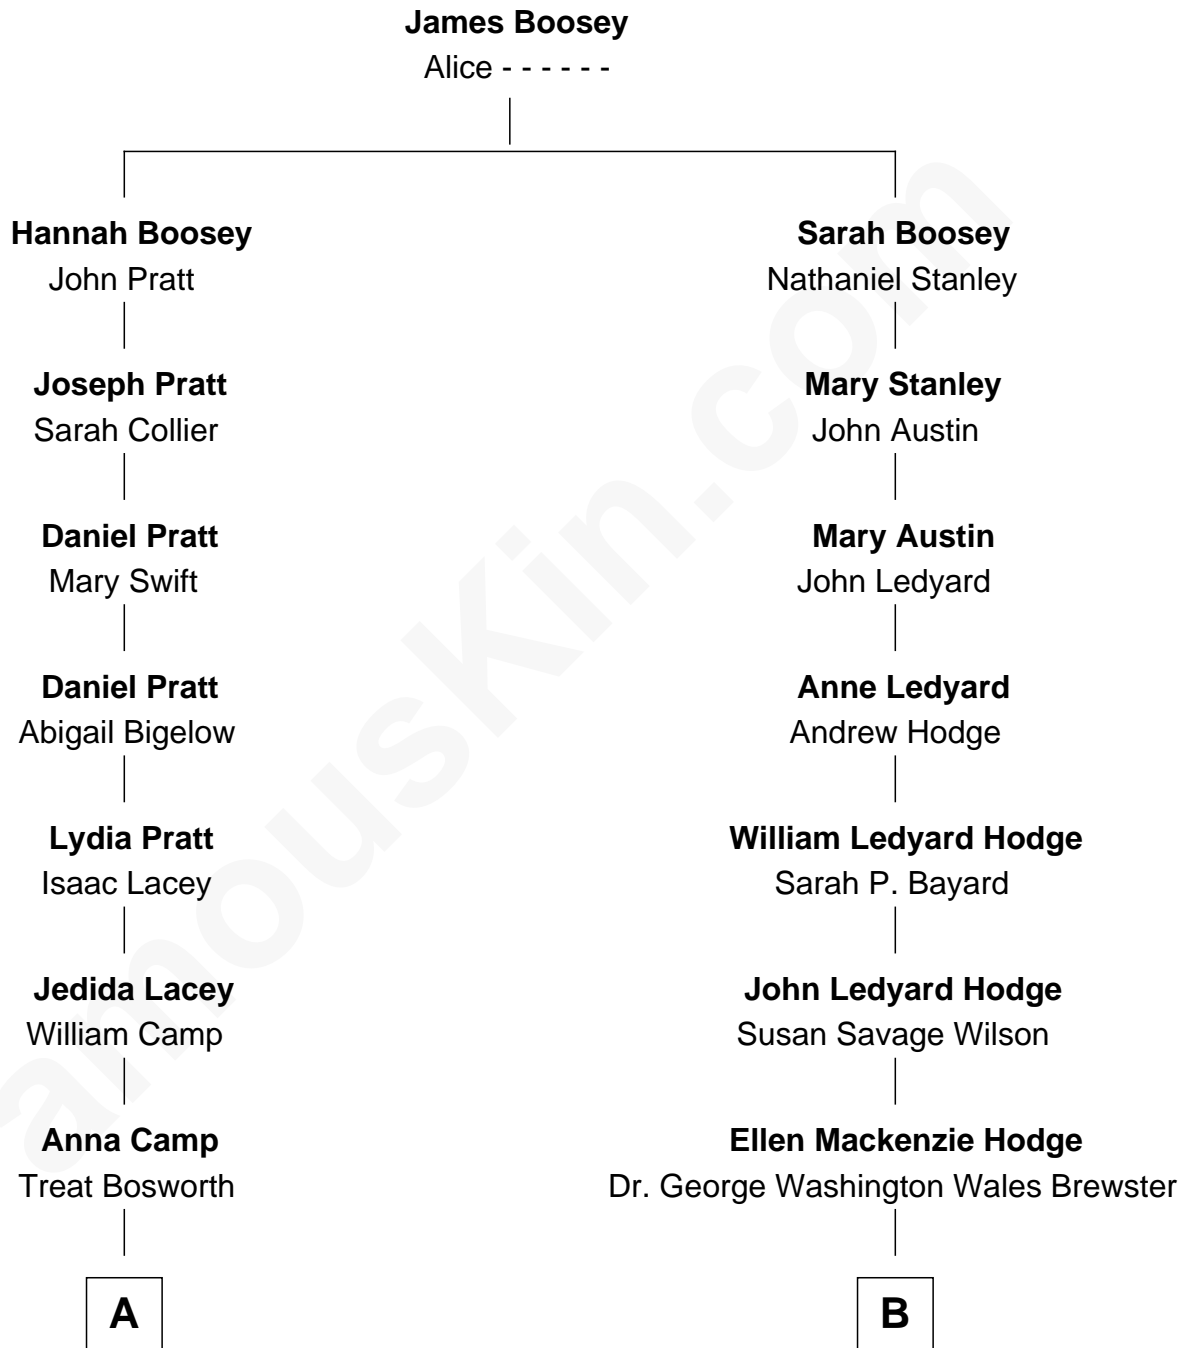

FamousKin.com
Relationship Chart of
Sydney Biddle Barrows
Mayflower Madam

9th cousin 3 times removed of

Paget Brewster
TV Actress

A

Emma Arabella Bosworth

Lorenzo Ackley

Helen Eva Ackley

William Gildersleeve Parke

Elizabeth Parke

Percy Ballantine

John Boyd Ballantine

Anne L. Crawford

Jeannette Ballantine

Donald Byers Barrows

Sydney Biddle Barrows

Mayflower Madam

B

George Washington Wales Brewster

Joan Ryerson

Galen Brewster

Hathaway Tew

Paget Brewster

TV Actress