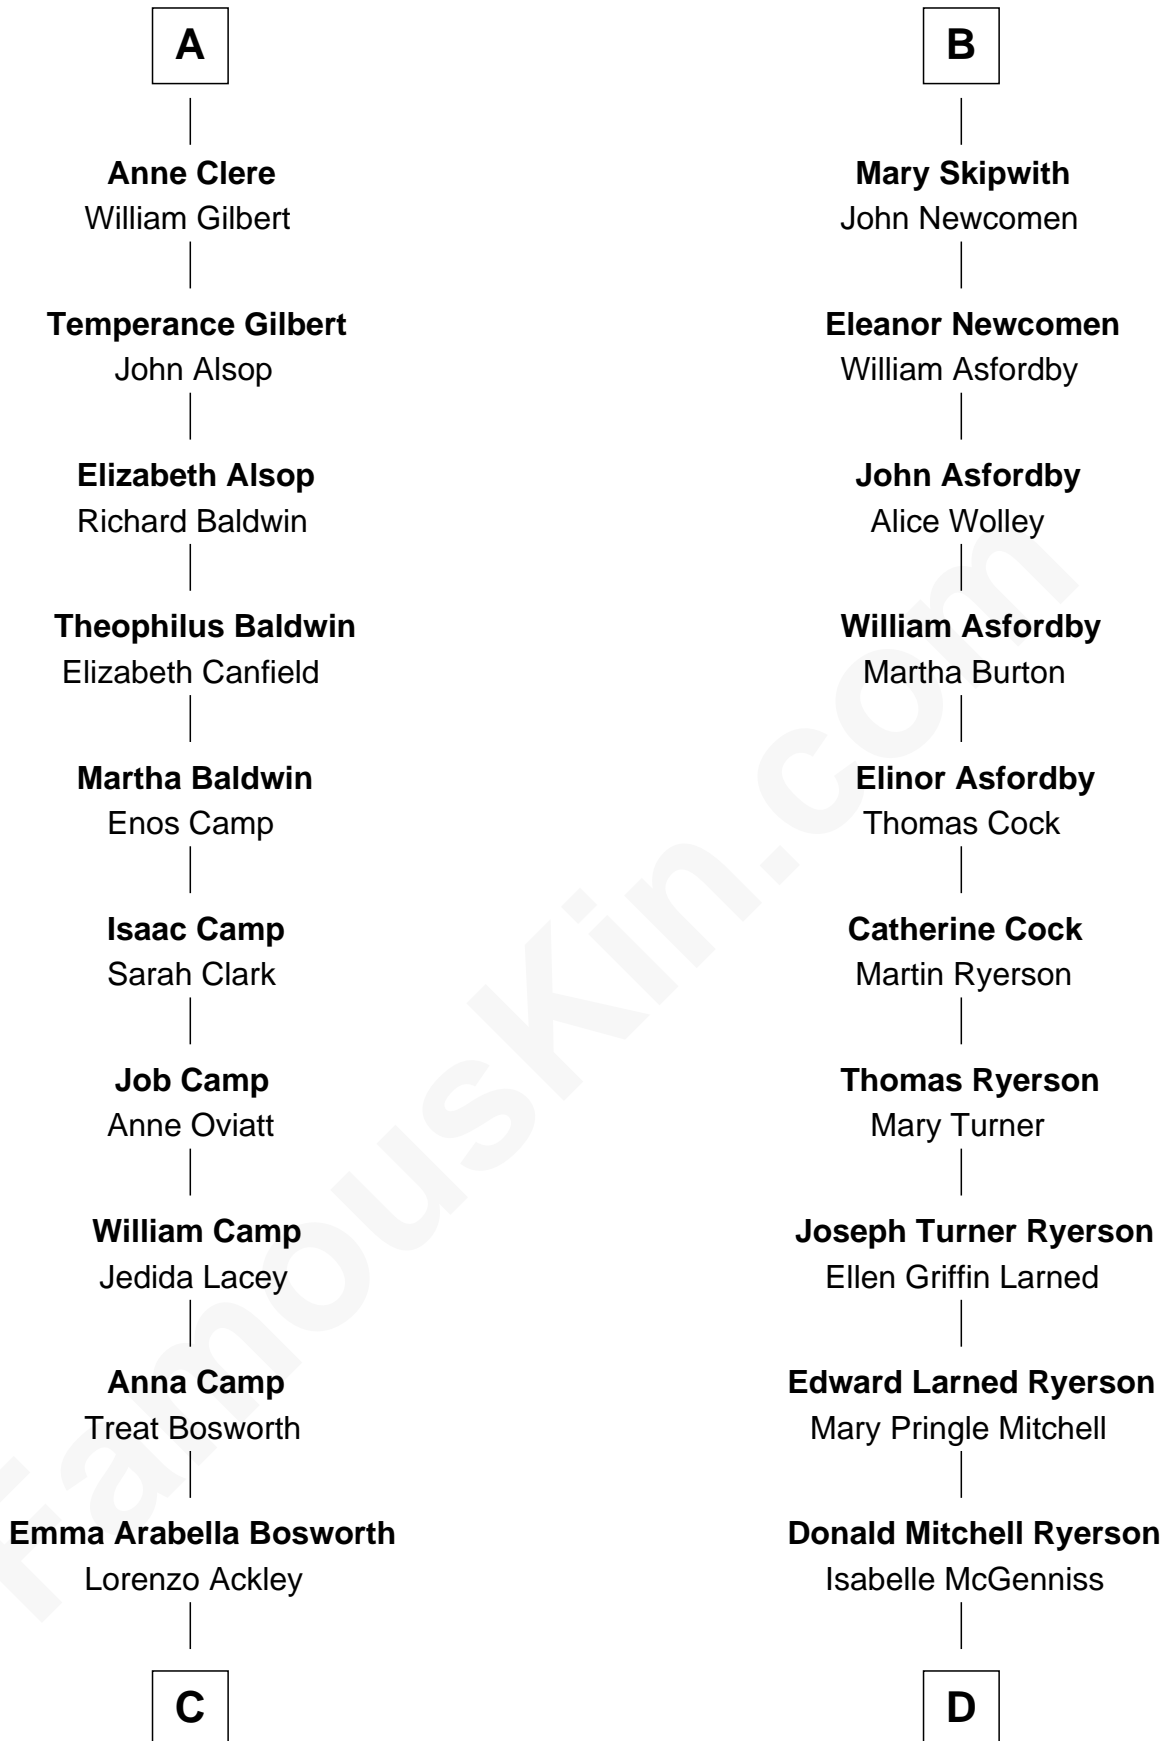

**FamousKin.com**  
**Relationship Chart of**  
**Sydney Biddle Barrows**  
*Mayflower Madam*

19th cousin 2 times removed of

**Paget Brewster**  
*TV Actress*

**C**

**Helen Eva Ackley**  
William Gildersleeve Parke

**Elizabeth Parke**  
Percy Ballantine

**John Boyd Ballantine**  
Anne L. Crawford

**Jeannette Ballantine**  
Donald Byers Barrows

**Sydney Biddle Barrows**  
*Mayflower Madam*

**D**

**Joan Ryerson**  
George Washington Wales Brewster

**Galen Brewster**  
Hathaway Tew

**Paget Brewster**  
*TV Actress*