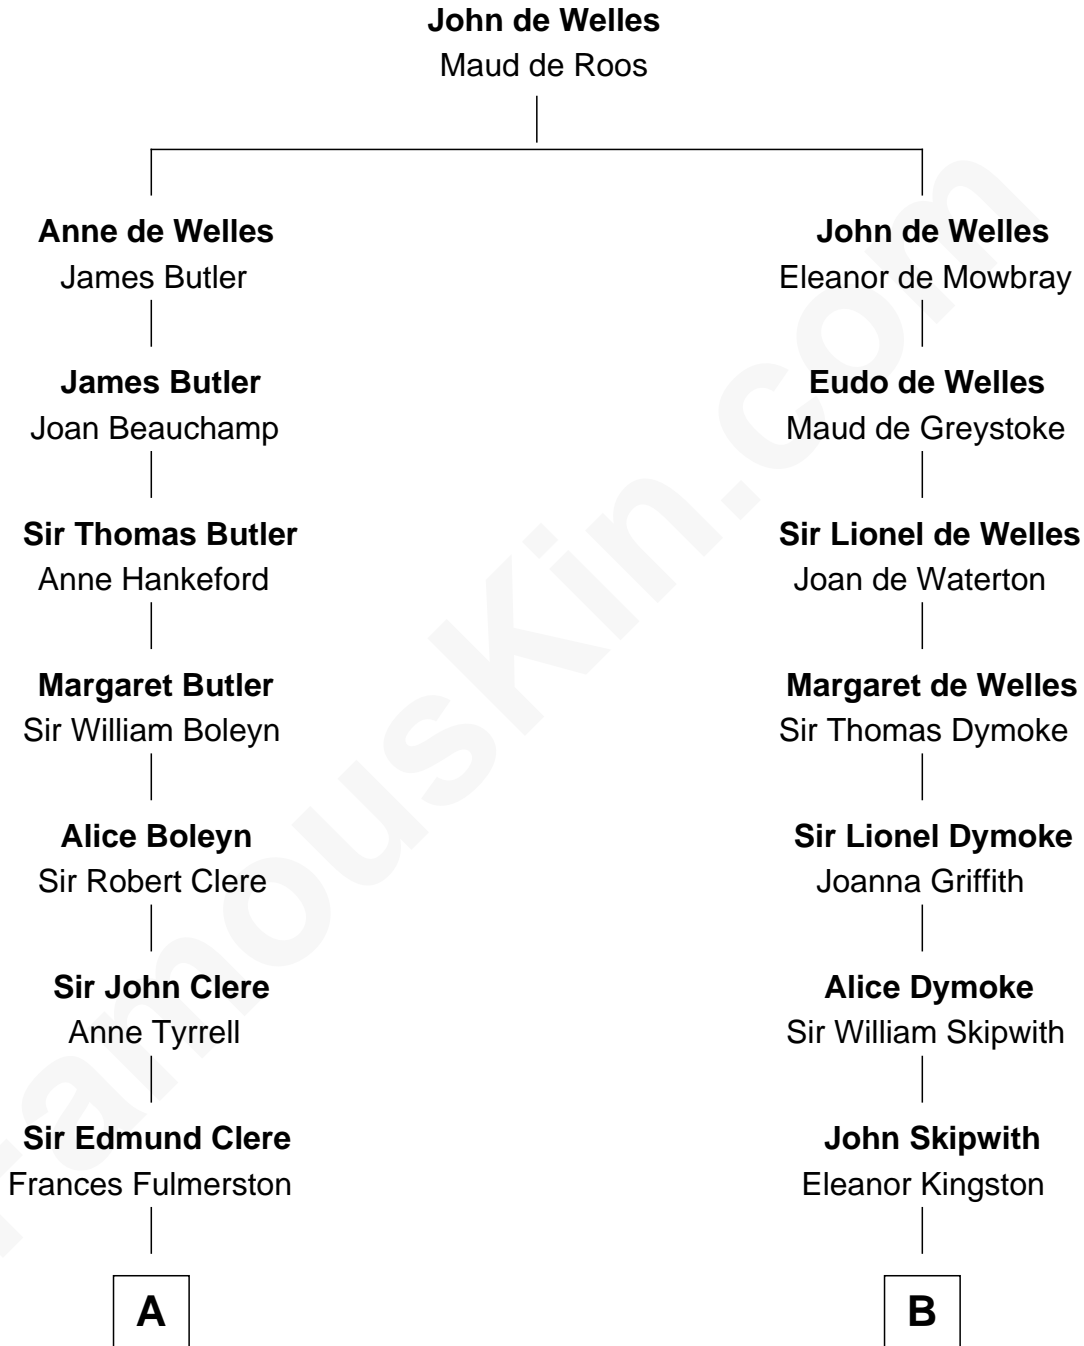

**FamousKin.com**  
**Relationship Chart of**  
**Sydney Biddle Barrows**  
*Mayflower Madam*

19th cousin 2 times removed of

**Paget Brewster**  
*TV Actress*

**C**

**Helen Eva Ackley**  
William Gildersleeve Parke

**Elizabeth Parke**  
Percy Ballantine

**John Boyd Ballantine**  
Anne L. Crawford

**Jeannette Ballantine**  
Donald Byers Barrows

**Sydney Biddle Barrows**  
*Mayflower Madam*

**D**

**Joan Ryerson**  
George Washington Wales Brewster

**Galen Brewster**  
Hathaway Tew

**Paget Brewster**  
*TV Actress*