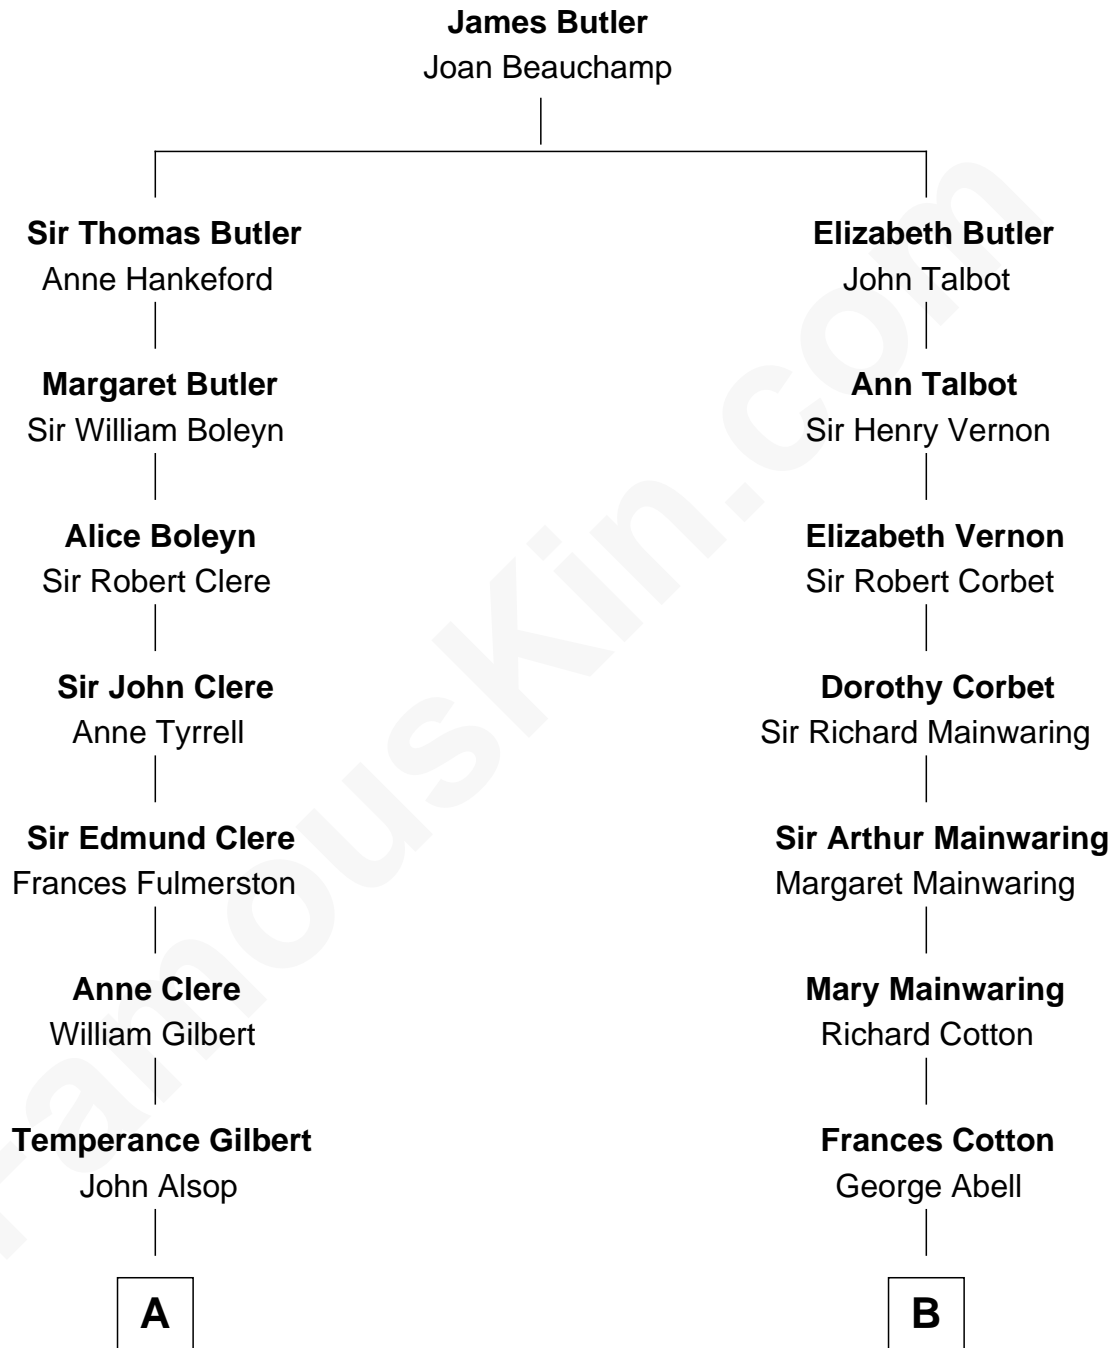

**FamousKin.com**  
**Relationship Chart of**  
**Sydney Biddle Barrows**  
*Mayflower Madam*

16th cousin 3 times removed of

**John Foster Dulles**  
*52nd U.S. Secretary of State*

**C**

—  
**John Boyd Ballantine**

Anne L. Crawford

—  
**Jeannette Ballantine**

Donald Byers Barrows

—  
**Sydney Biddle Barrows**

*Mayflower Madam*

FamousKin.com