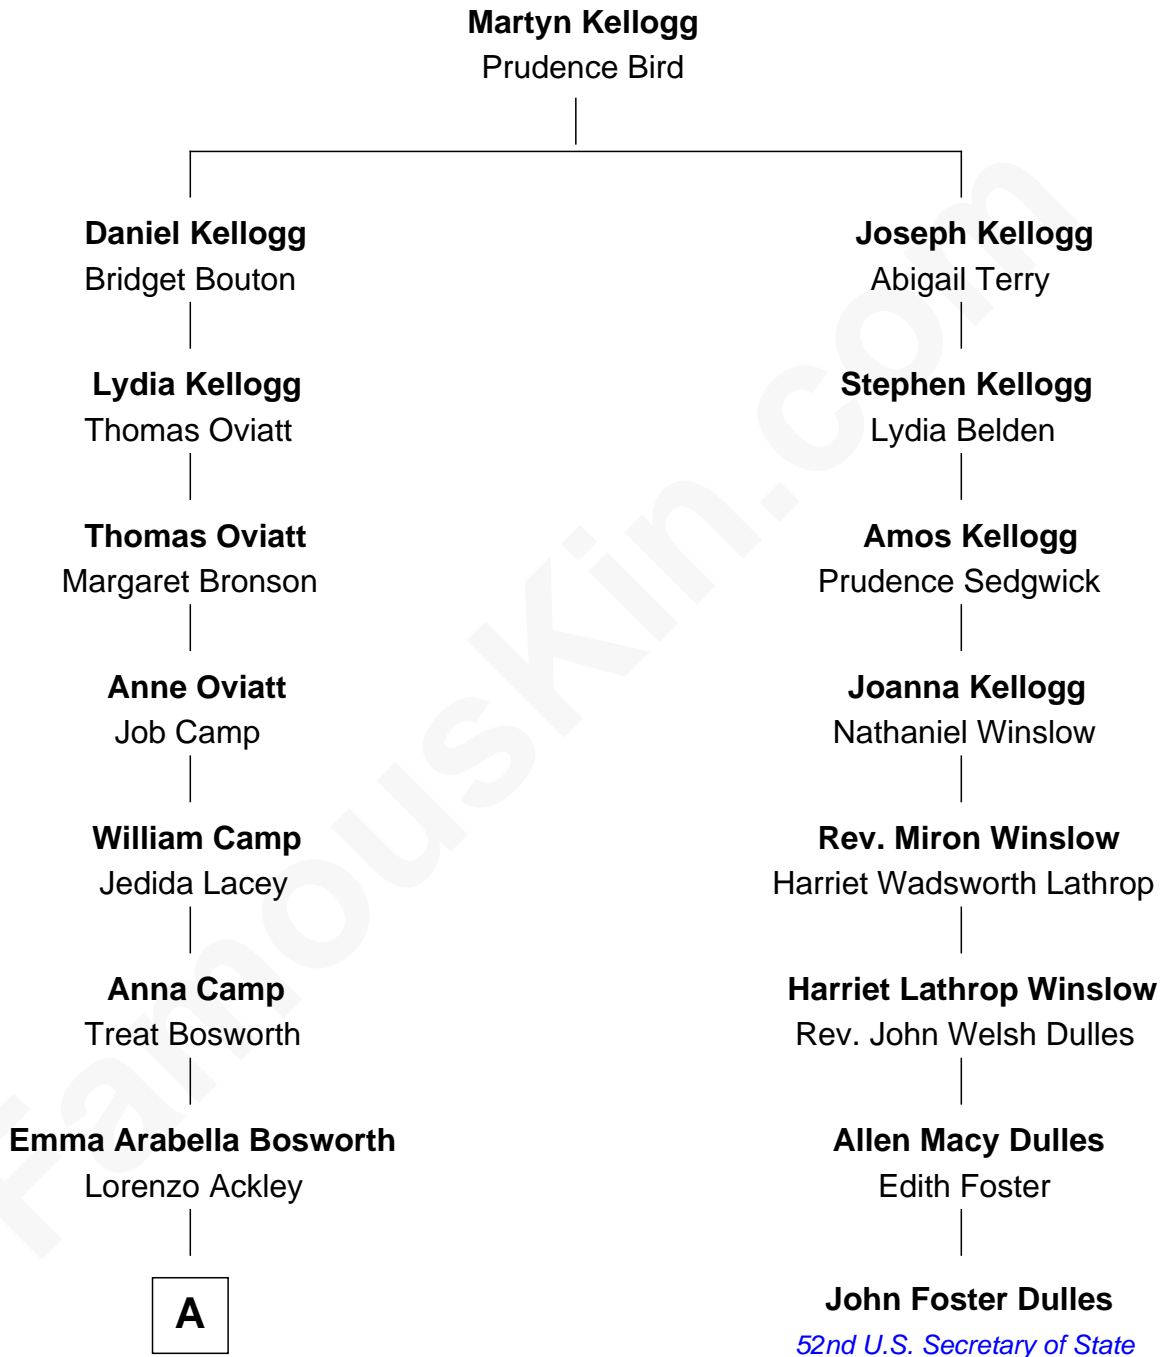

FamousKin.com
Relationship Chart of
Sydney Biddle Barrows
Mayflower Madam

7th cousin 4 times removed of

John Foster Dulles
52nd U.S. Secretary of State

A

—
Helen Eva Ackley
William Gildersleeve Parke

—
Elizabeth Parke
Percy Ballantine

—
John Boyd Ballantine
Anne L. Crawford

—
Jeannette Ballantine
Donald Byers Barrows

—
Sydney Biddle Barrows
Mayflower Madam

FamousKin.com