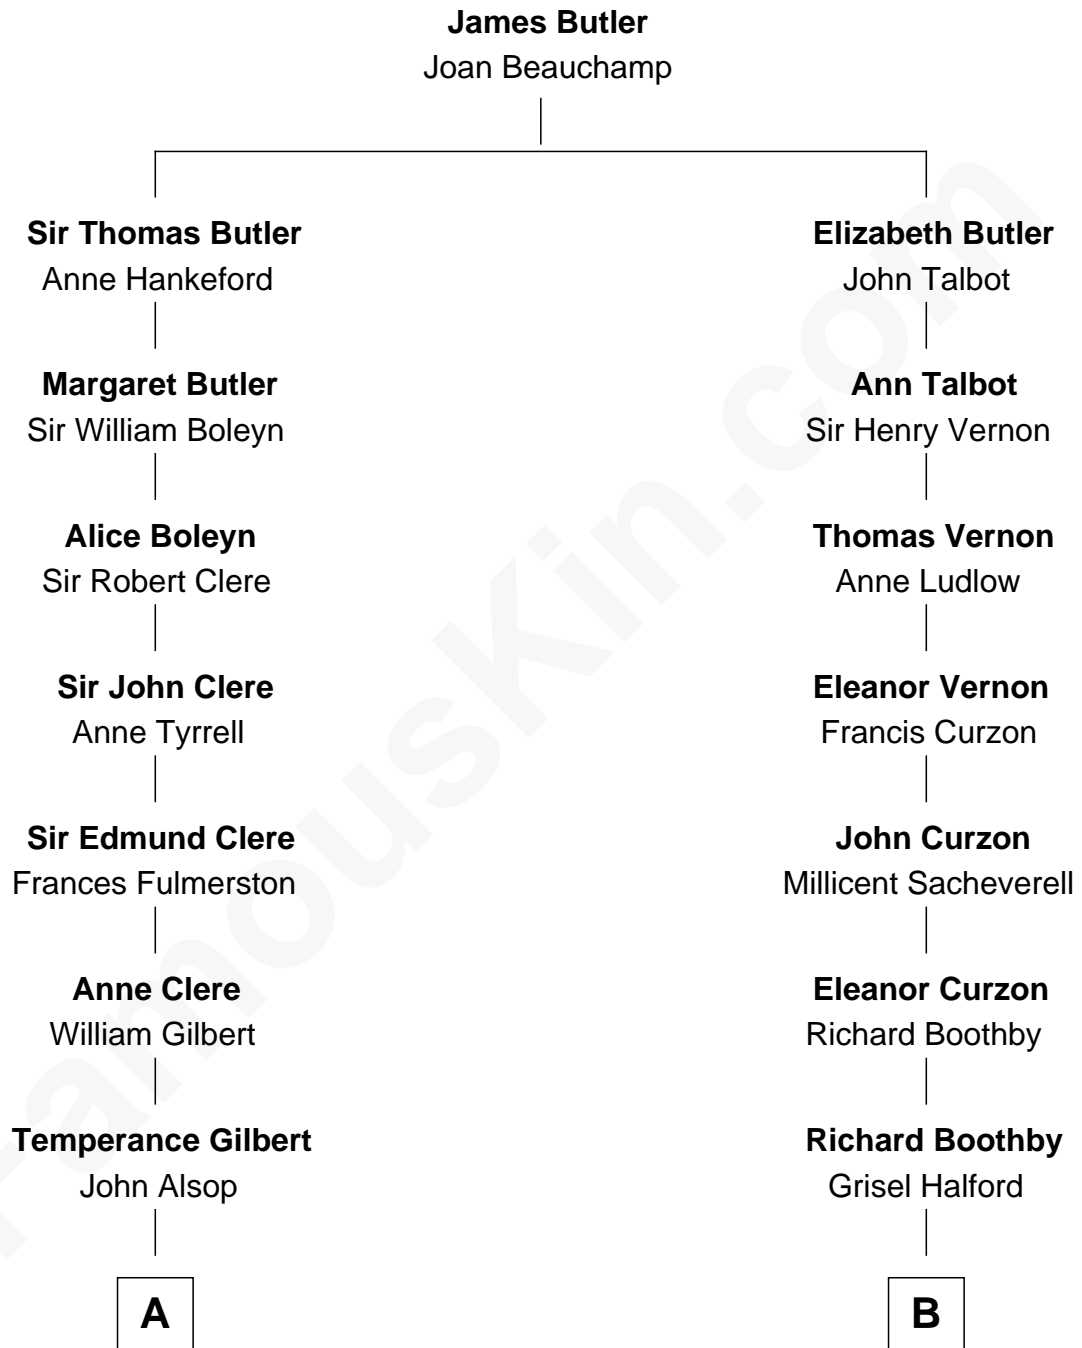

FamousKin.com

Relationship Chart of Sydney Biddle Barrows

Mayflower Madam

17th cousin 2 times removed of

Oliver Platt

Movie Actor

C

—
John Boyd Ballantine

Anne L. Crawford

—
Jeannette Ballantine

Donald Byers Barrows

—
Sydney Biddle Barrows

Mayflower Madam

FamousKin.com