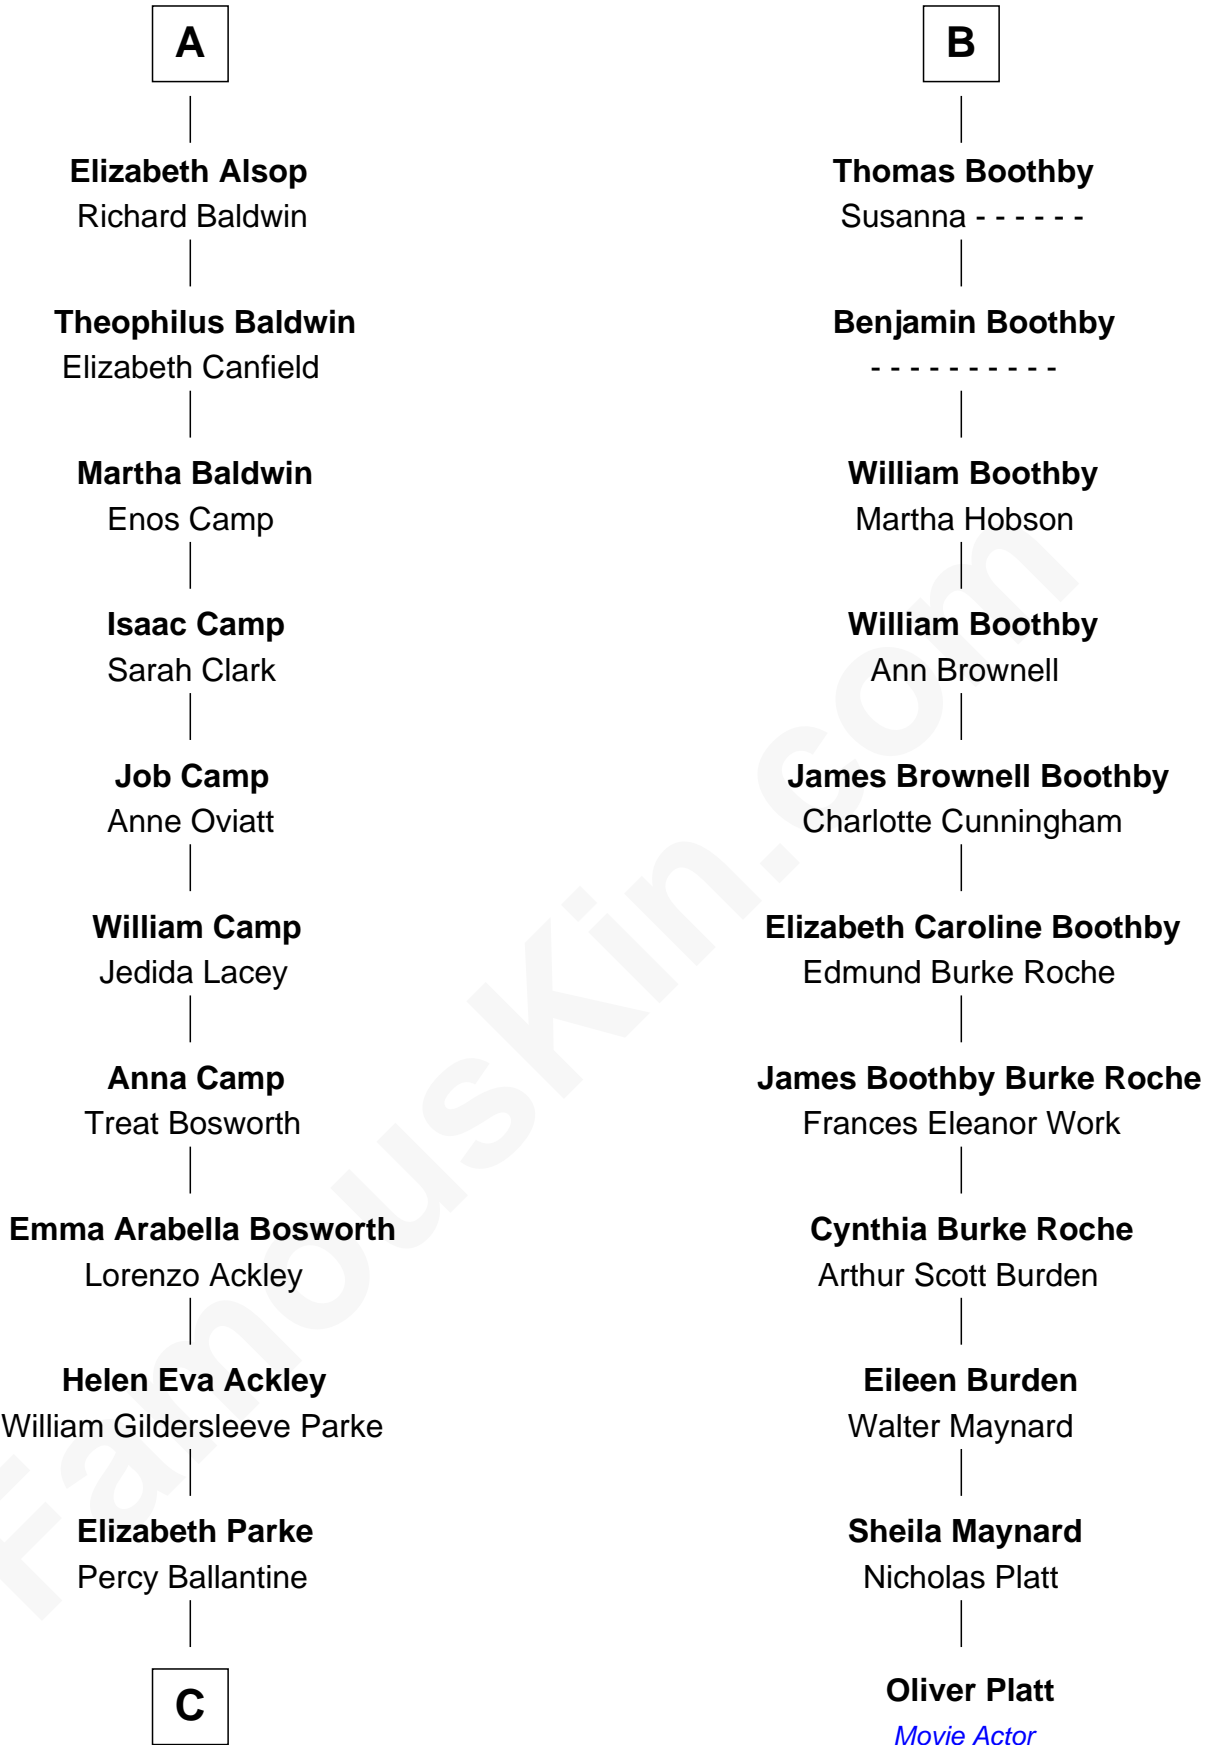

FamousKin.com

Relationship Chart of Sydney Biddle Barrows

Mayflower Madam

17th cousin 2 times removed of

Oliver Platt

Movie Actor

C

—
John Boyd Ballantine

Anne L. Crawford

—
Jeannette Ballantine

Donald Byers Barrows

—
Sydney Biddle Barrows

Mayflower Madam

FamousKin.com