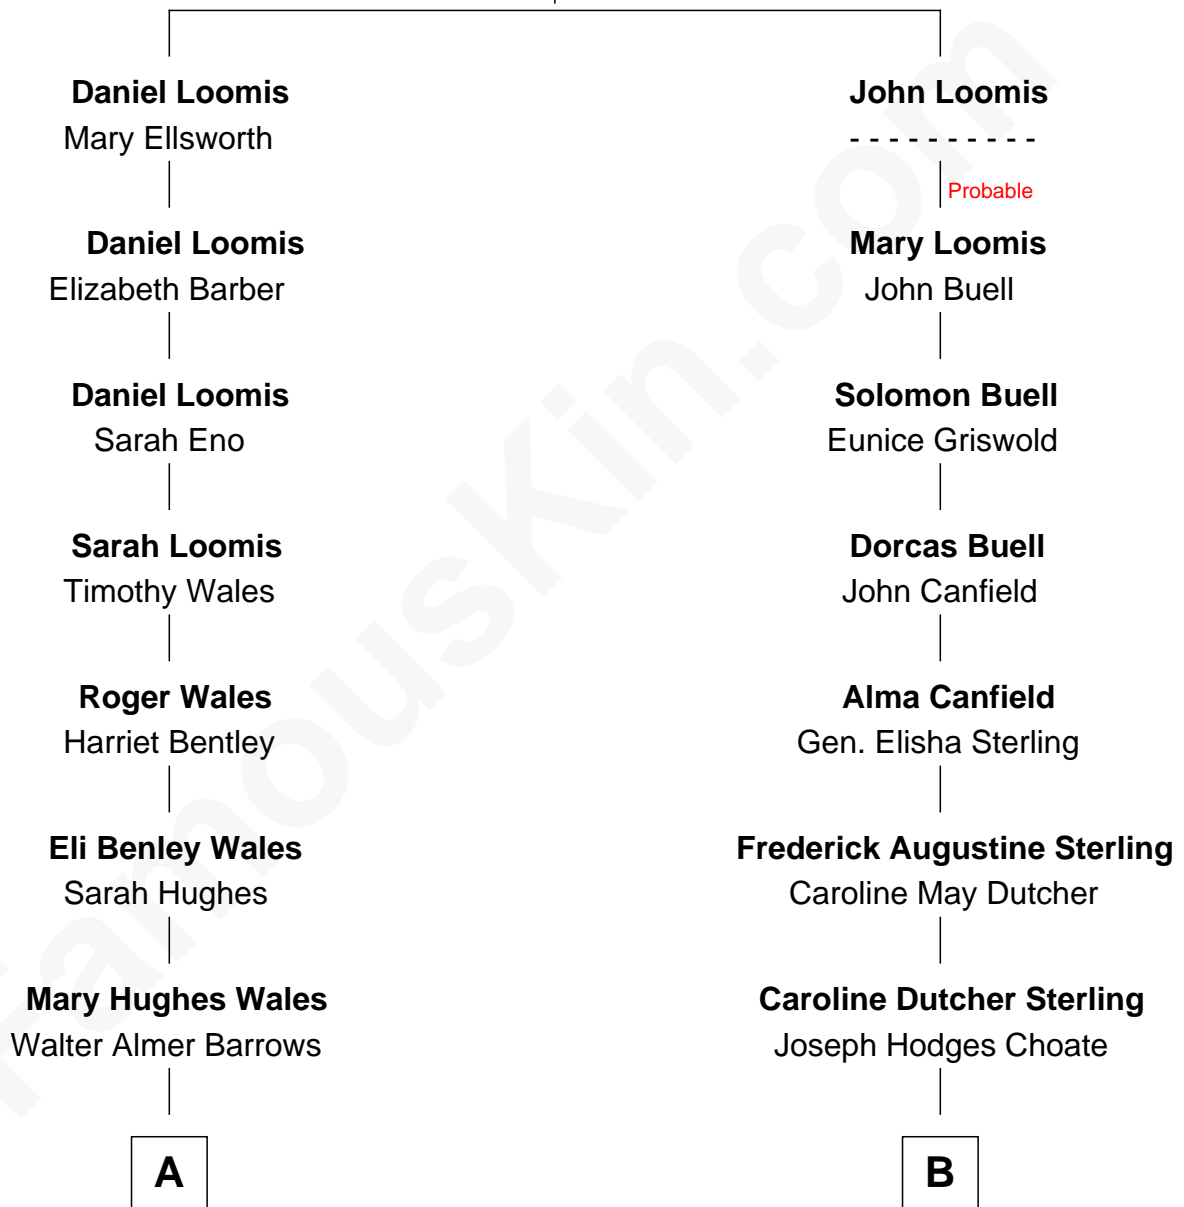

## Relationship Chart of Sydney Biddle Barrows

*Mayflower Madam*

10th cousin of

**Oliver Platt**

*Movie Actor*

**John Loomis**  
Elizabeth Scott

**A**

Walter Almer Barrows

Sarah Olive Byers

Donald Byers Barrows

Sydney Biddle

Donald Byers Barrows

Jeannette Ballantine

Sydney Biddle Barrows

*Mayflower Madam*

**B**