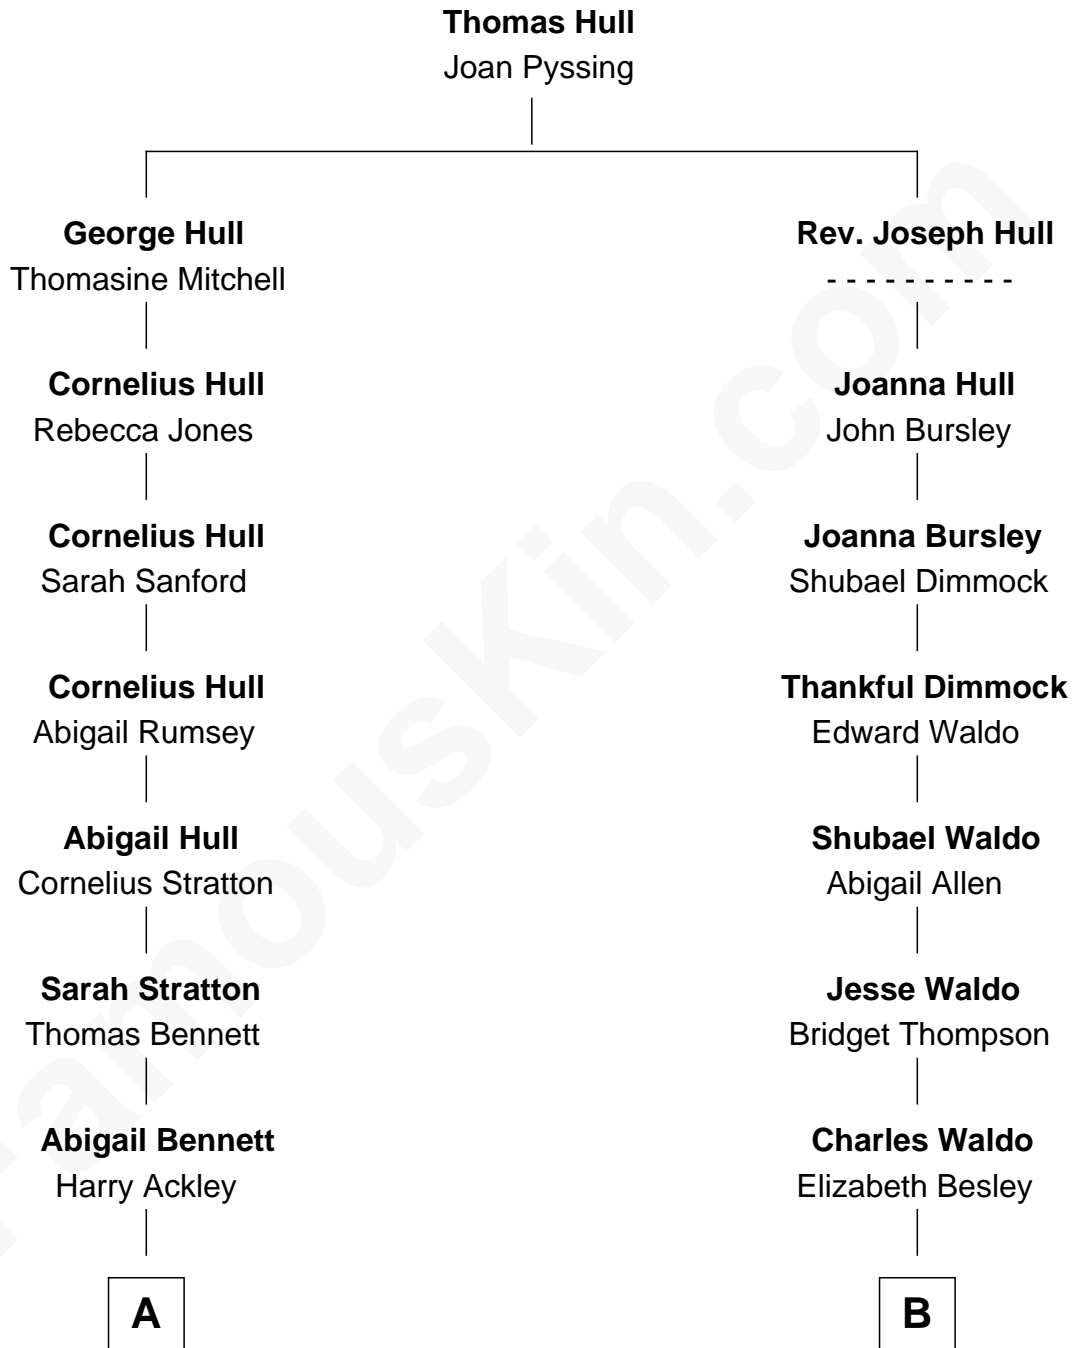

FamousKin.com

Relationship Chart of Sydney Biddle Barrows

Mayflower Madam

11th cousin 1 time removed of

Lee Remick

Movie Actress

A

Lorenzo Ackley
Emma Arabella Bosworth

Helen Eva Ackley
William Gildersleeve Parke

Elizabeth Parke
Percy Ballantine

John Boyd Ballantine
Anne L. Crawford

Jeannette Ballantine
Donald Byers Barrows

Sydney Biddle Barrows
Mayflower Madam

B

William Besley Waldo
Jane Anne Bruce