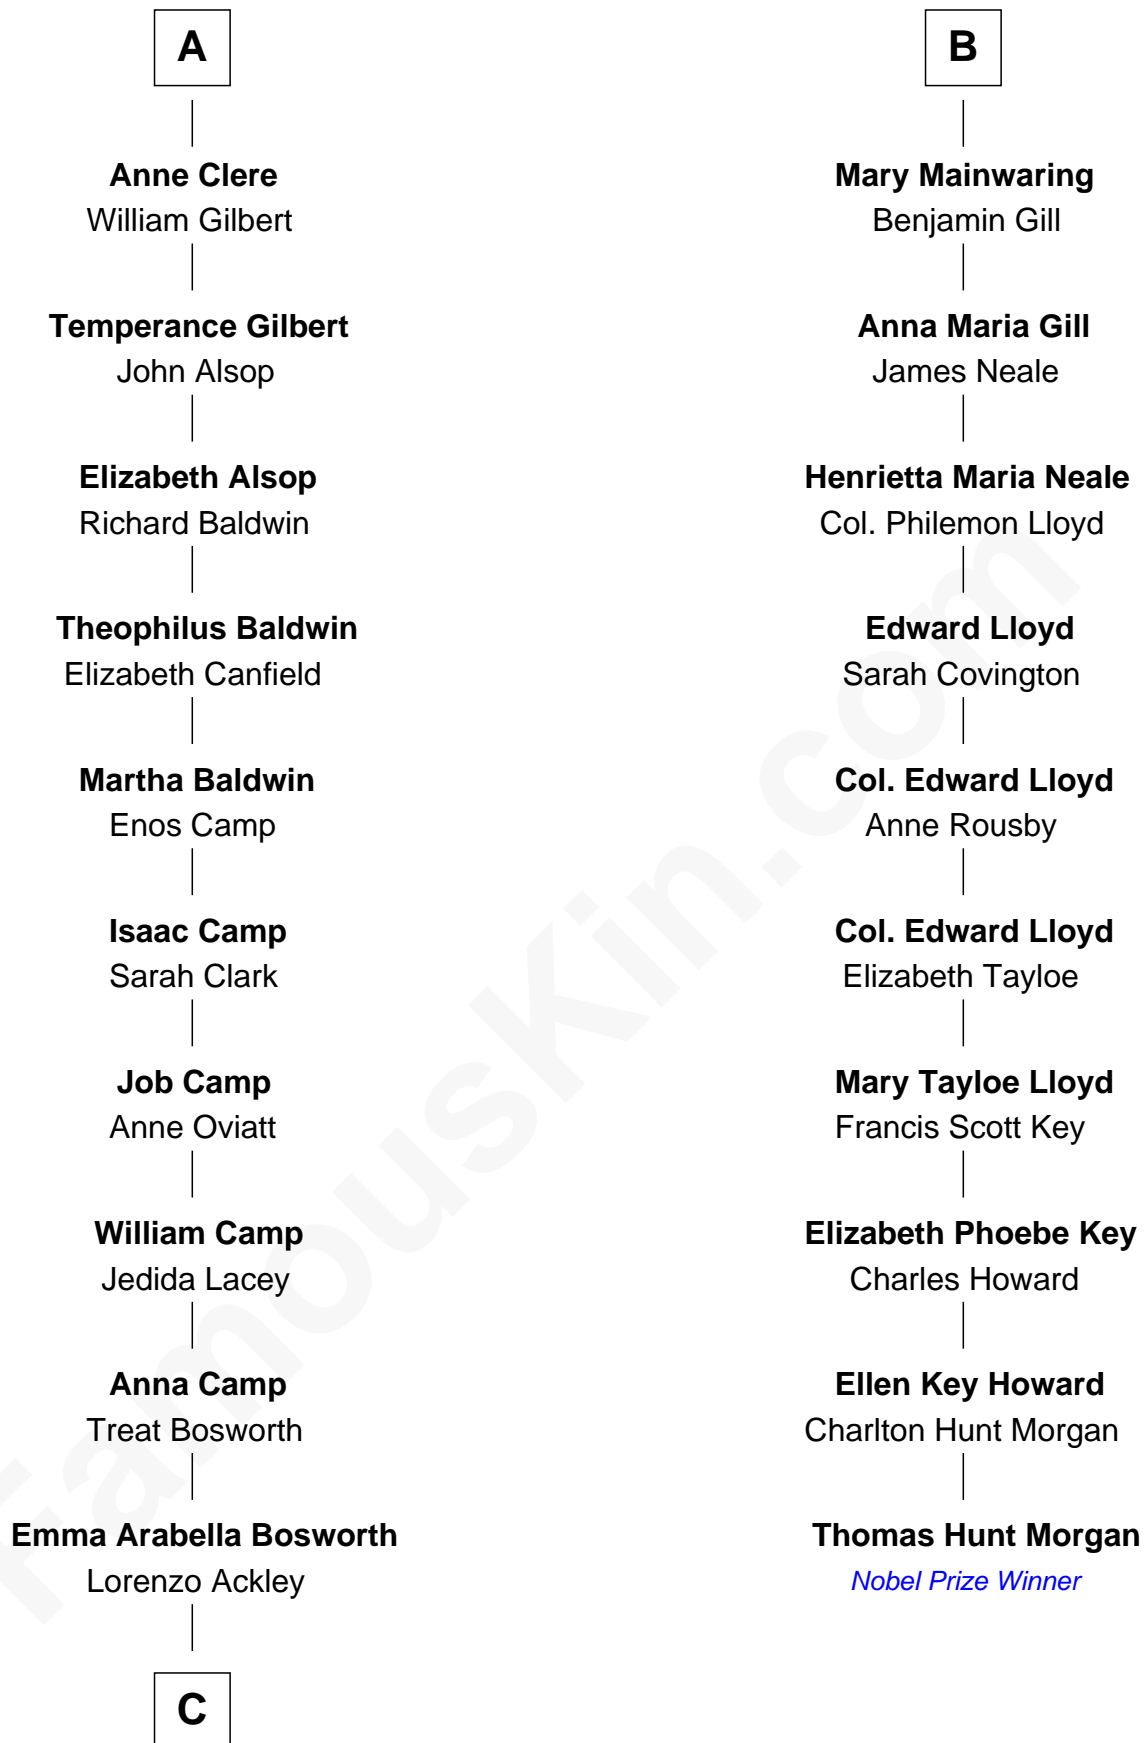

## Relationship Chart of Sydney Biddle Barrows

*Mayflower Madam*

16th cousin 5 times removed of

**Thomas Hunt Morgan**

*Nobel Prize Winner in Physiology or Medicine*

**Sir Richard Fitzalan**

Elizabeth de Bohun

**Joan Fitzalan**  
Sir William Beauchamp

**Joan Beauchamp**  
James Butler

**Sir Thomas Butler**  
Anne Hankeford

**Margaret Butler**  
Sir William Boleyn

**Alice Boleyn**  
Sir Robert Clere

**Sir John Clere**  
Anne Tyrrell

**Sir Edmund Clere**  
Frances Fulmerston

**A**

**Elizabeth Fitzalan**  
Sir Robert Goushill

**Joan Goushill**  
Sir Thomas Stanley

**Sir John Stanley**  
Elizabeth Weever

**Margery Stanley**  
Sir William Torbock

**Thomas Torbock**  
Elizabeth Moore

**William Torbock**  
Catherine Gerard

**Margaret Torbock**  
Oliver Mainwaring

**B**

**C**

—  
**Helen Eva Ackley**  
William Gildersleeve Parke

—  
**Elizabeth Parke**  
Percy Ballantine