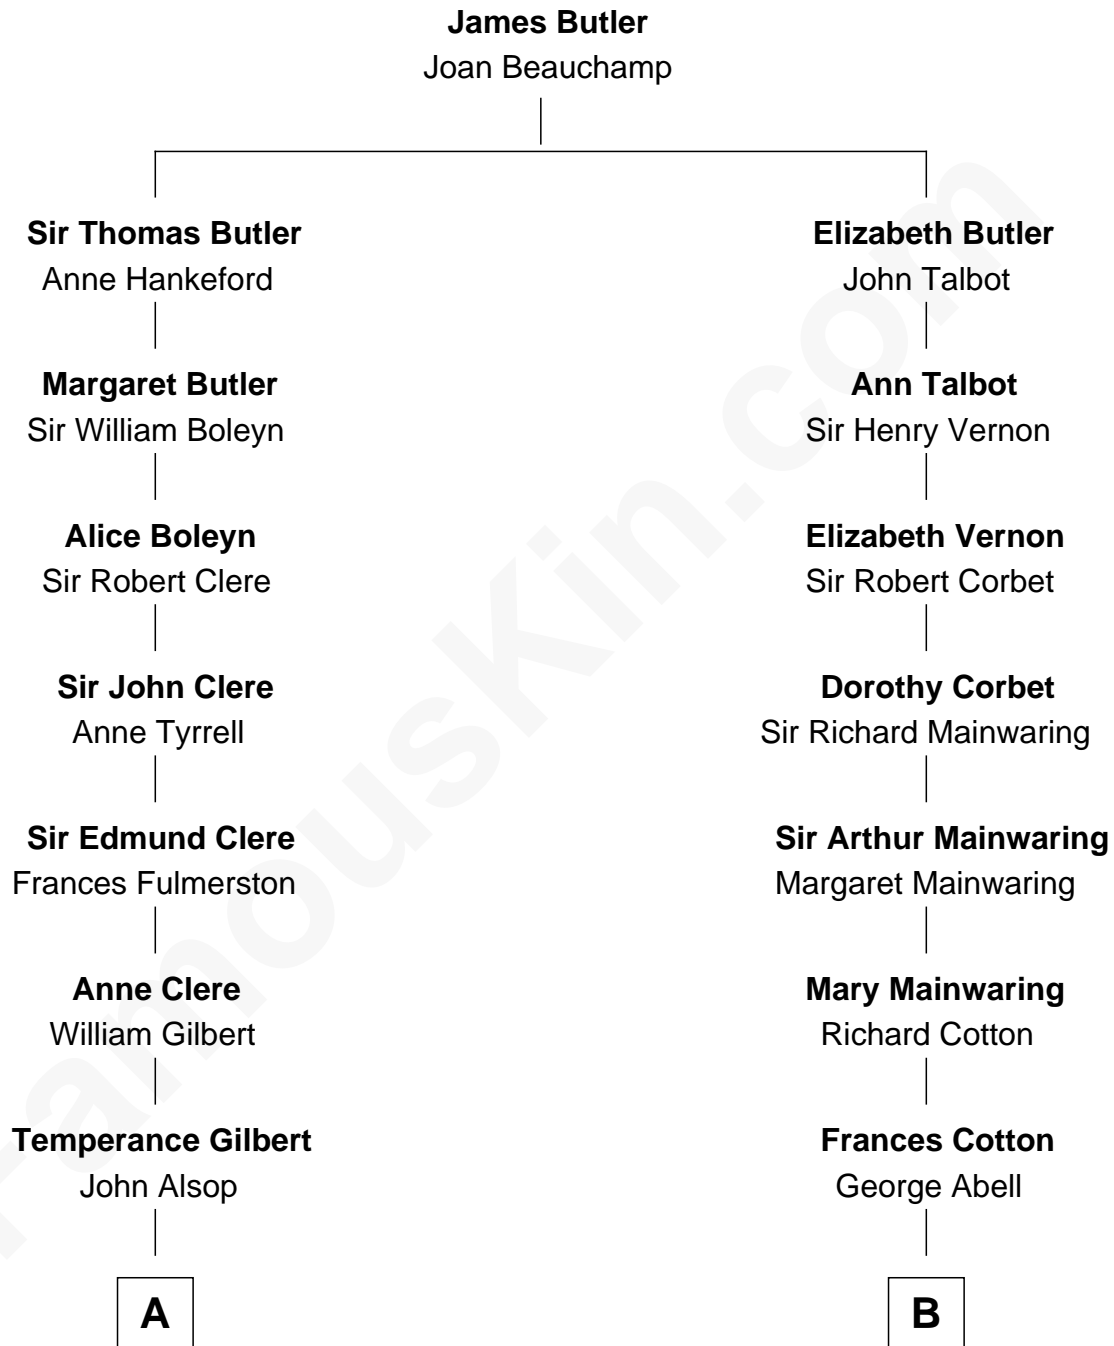

FamousKin.com

Relationship Chart of Sydney Biddle Barrows

Mayflower Madam

14th cousin 5 times removed of

Marjorie Post

Founder of General Foods

C

—
John Boyd Ballantine

Anne L. Crawford

—
Jeannette Ballantine

Donald Byers Barrows

—
Sydney Biddle Barrows

Mayflower Madam

FamousKin.com