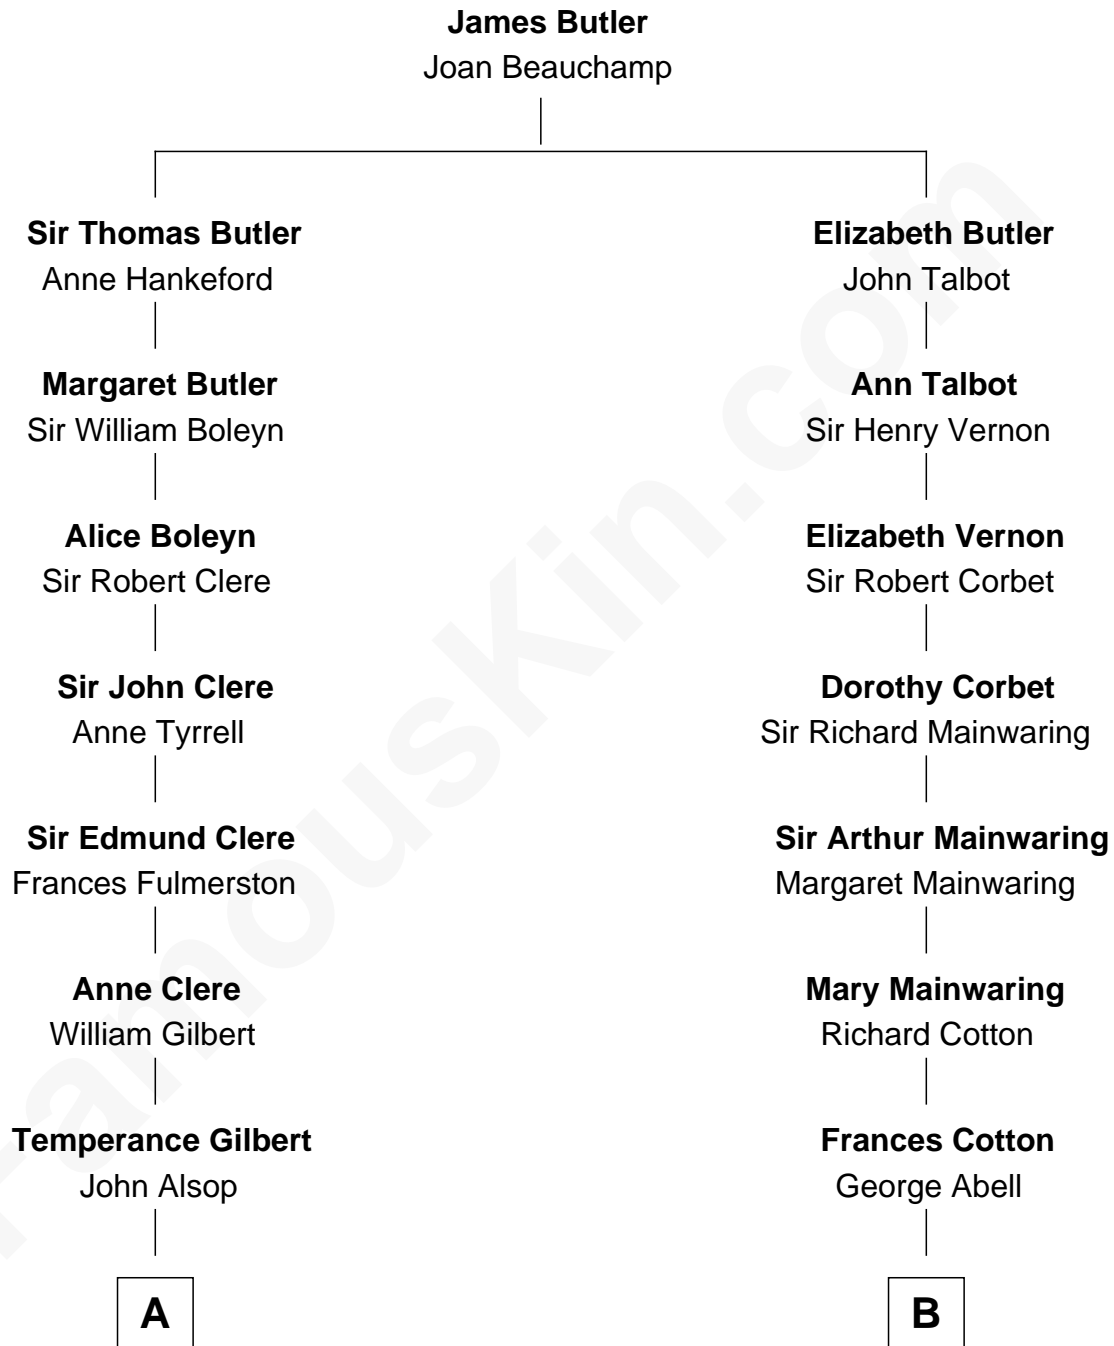

FamousKin.com

Relationship Chart of Sydney Biddle Barrows

Mayflower Madam

13th cousin 6 times removed of

C. W. Post

Founder of Post Cereals

C

—
John Boyd Ballantine

Anne L. Crawford

—
Jeannette Ballantine

Donald Byers Barrows

—
Sydney Biddle Barrows

Mayflower Madam

FamousKin.com