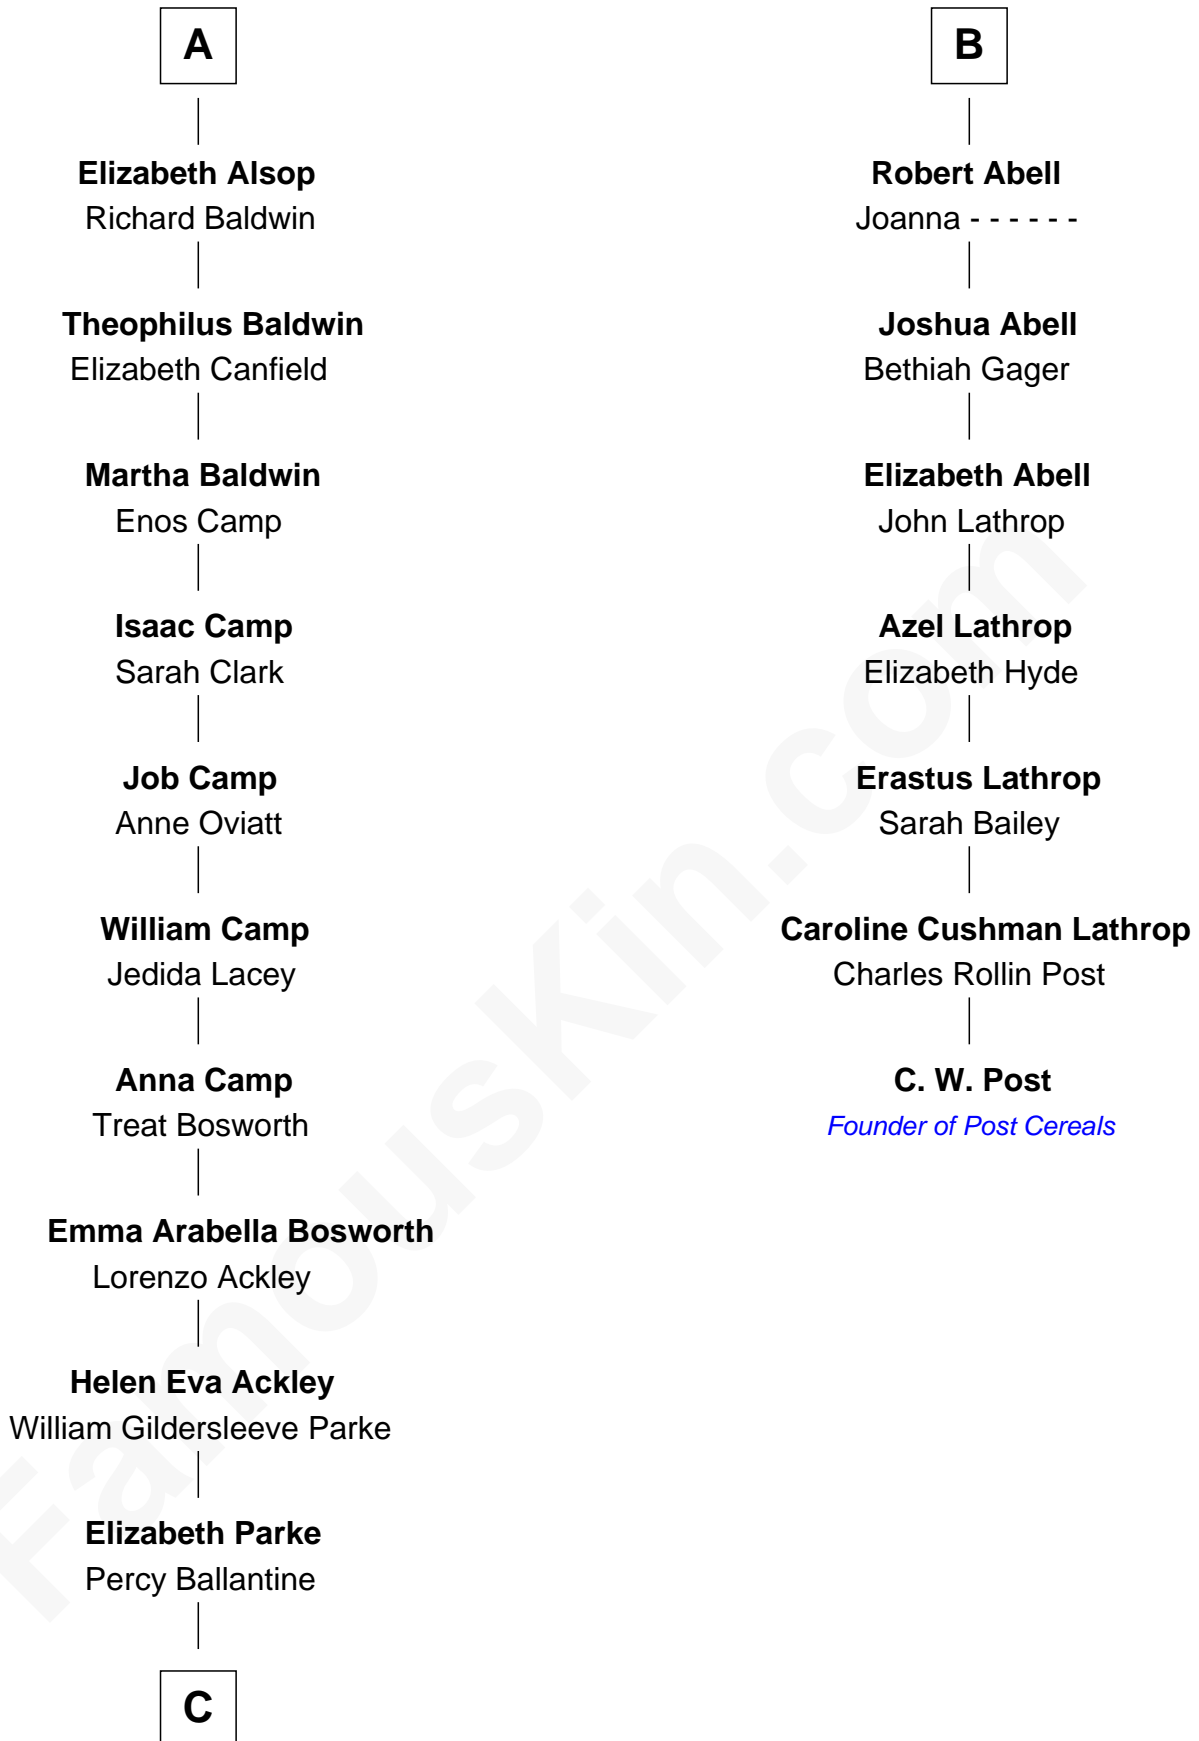

FamousKin.com

Relationship Chart of Sydney Biddle Barrows

Mayflower Madam

13th cousin 6 times removed of

C. W. Post

Founder of Post Cereals

C

—
John Boyd Ballantine

Anne L. Crawford

—
Jeannette Ballantine

Donald Byers Barrows

—
Sydney Biddle Barrows

Mayflower Madam

FamousKin.com