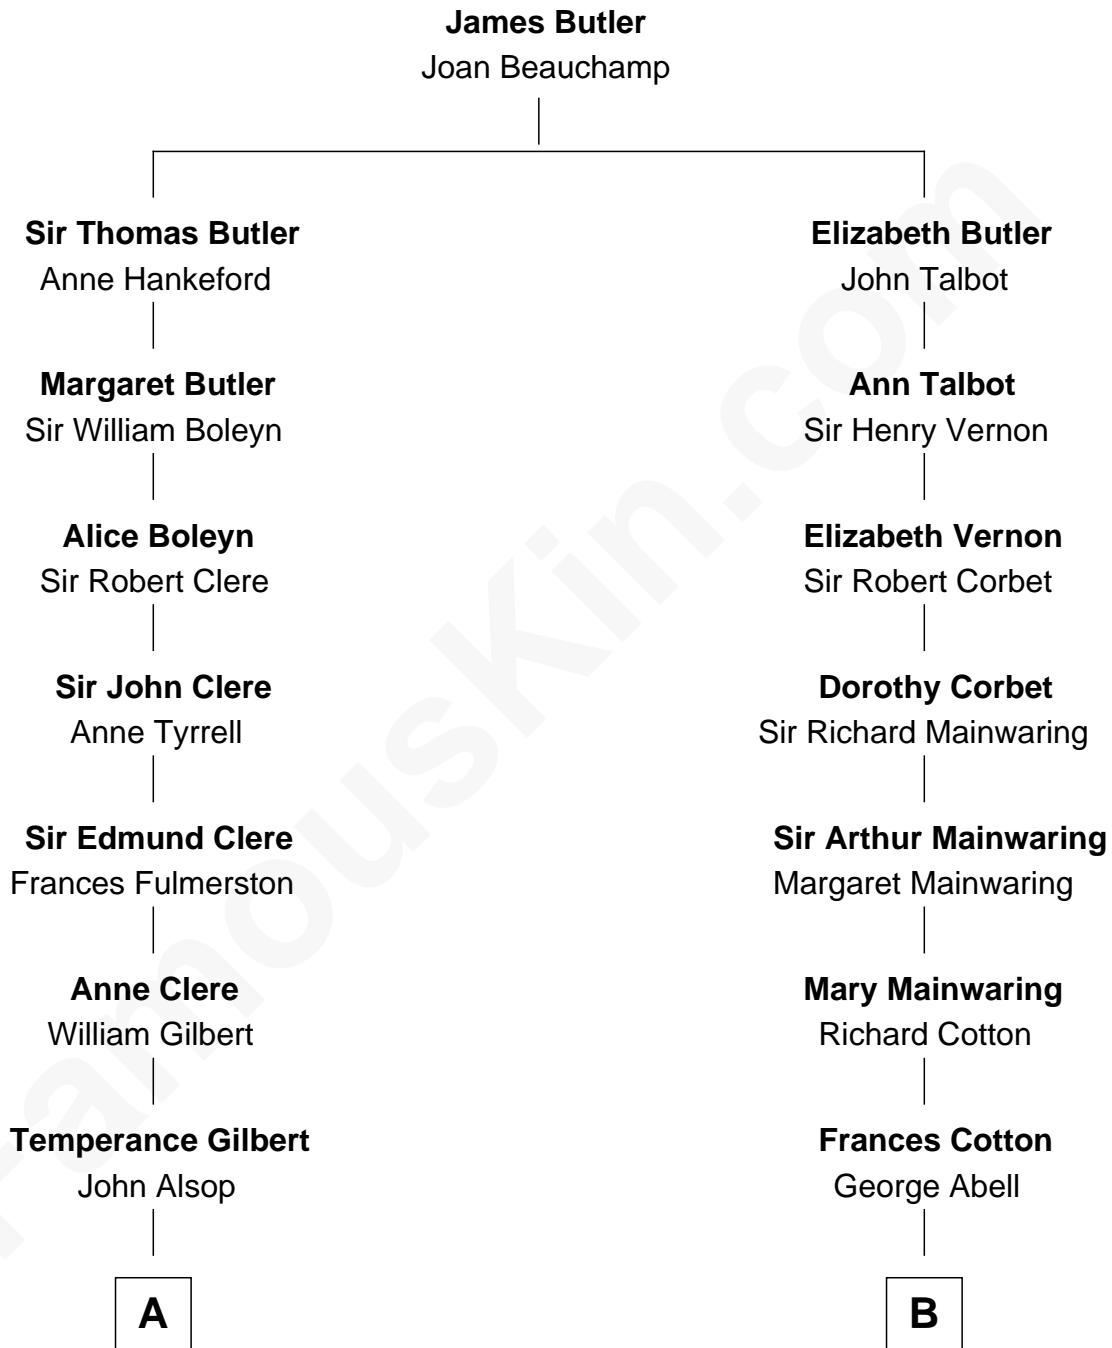

FamousKin.com

Relationship Chart of Sydney Biddle Barrows

Mayflower Madam

18th cousin 1 time removed of

Adlai Stevenson III

U.S. Senator from Illinois

C

John Boyd Ballantine

Anne L. Crawford

Jeannette Ballantine

Donald Byers Barrows

Sydney Biddle Barrows

Mayflower Madam

D

Ellen Borden

Adlai Ewing Stevenson

Adlai Stevenson III

U.S. Senator from Illinois

FamousKin.com