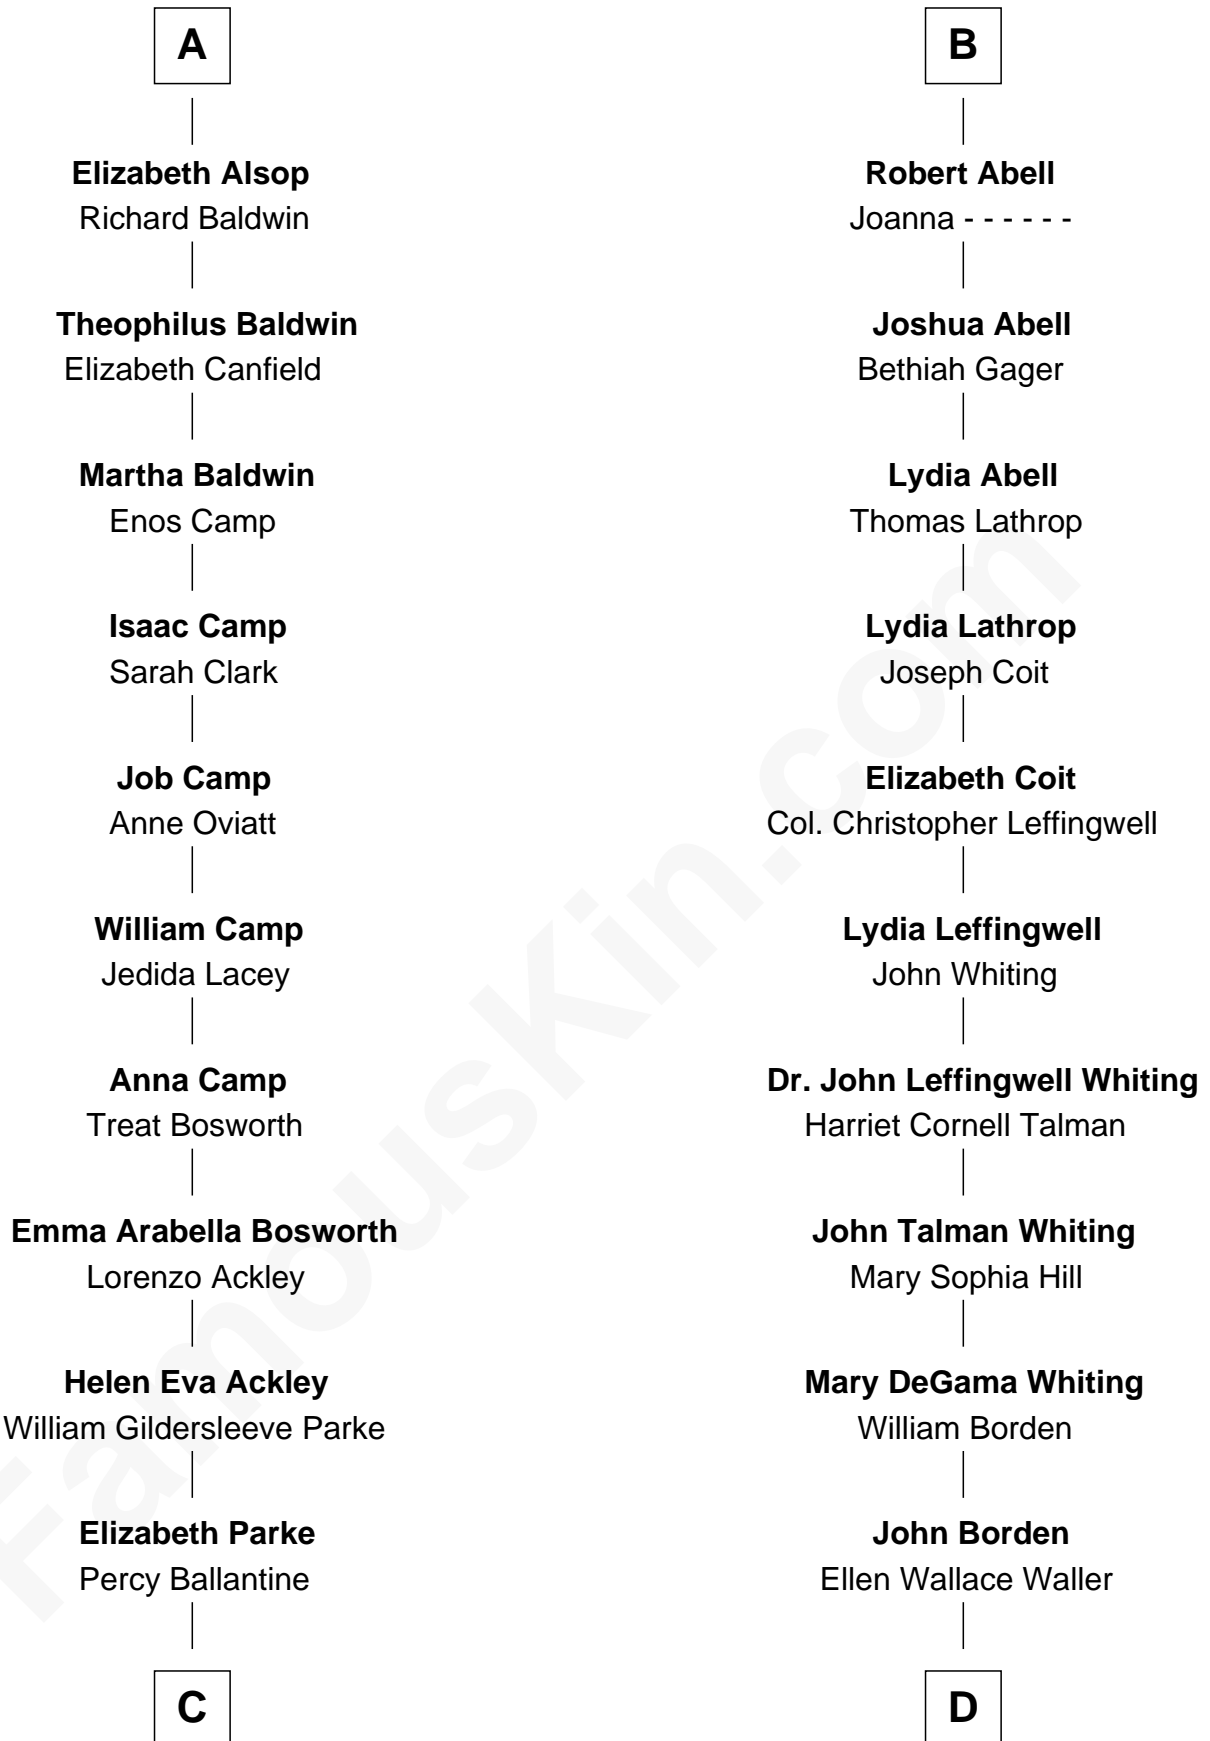

FamousKin.com

Relationship Chart of Sydney Biddle Barrows

Mayflower Madam

18th cousin 1 time removed of

Adlai Stevenson III

U.S. Senator from Illinois

C

John Boyd Ballantine

Anne L. Crawford

Jeannette Ballantine

Donald Byers Barrows

Sydney Biddle Barrows

Mayflower Madam

D

Ellen Borden

Adlai Ewing Stevenson

Adlai Stevenson III

U.S. Senator from Illinois

FamousKin.com