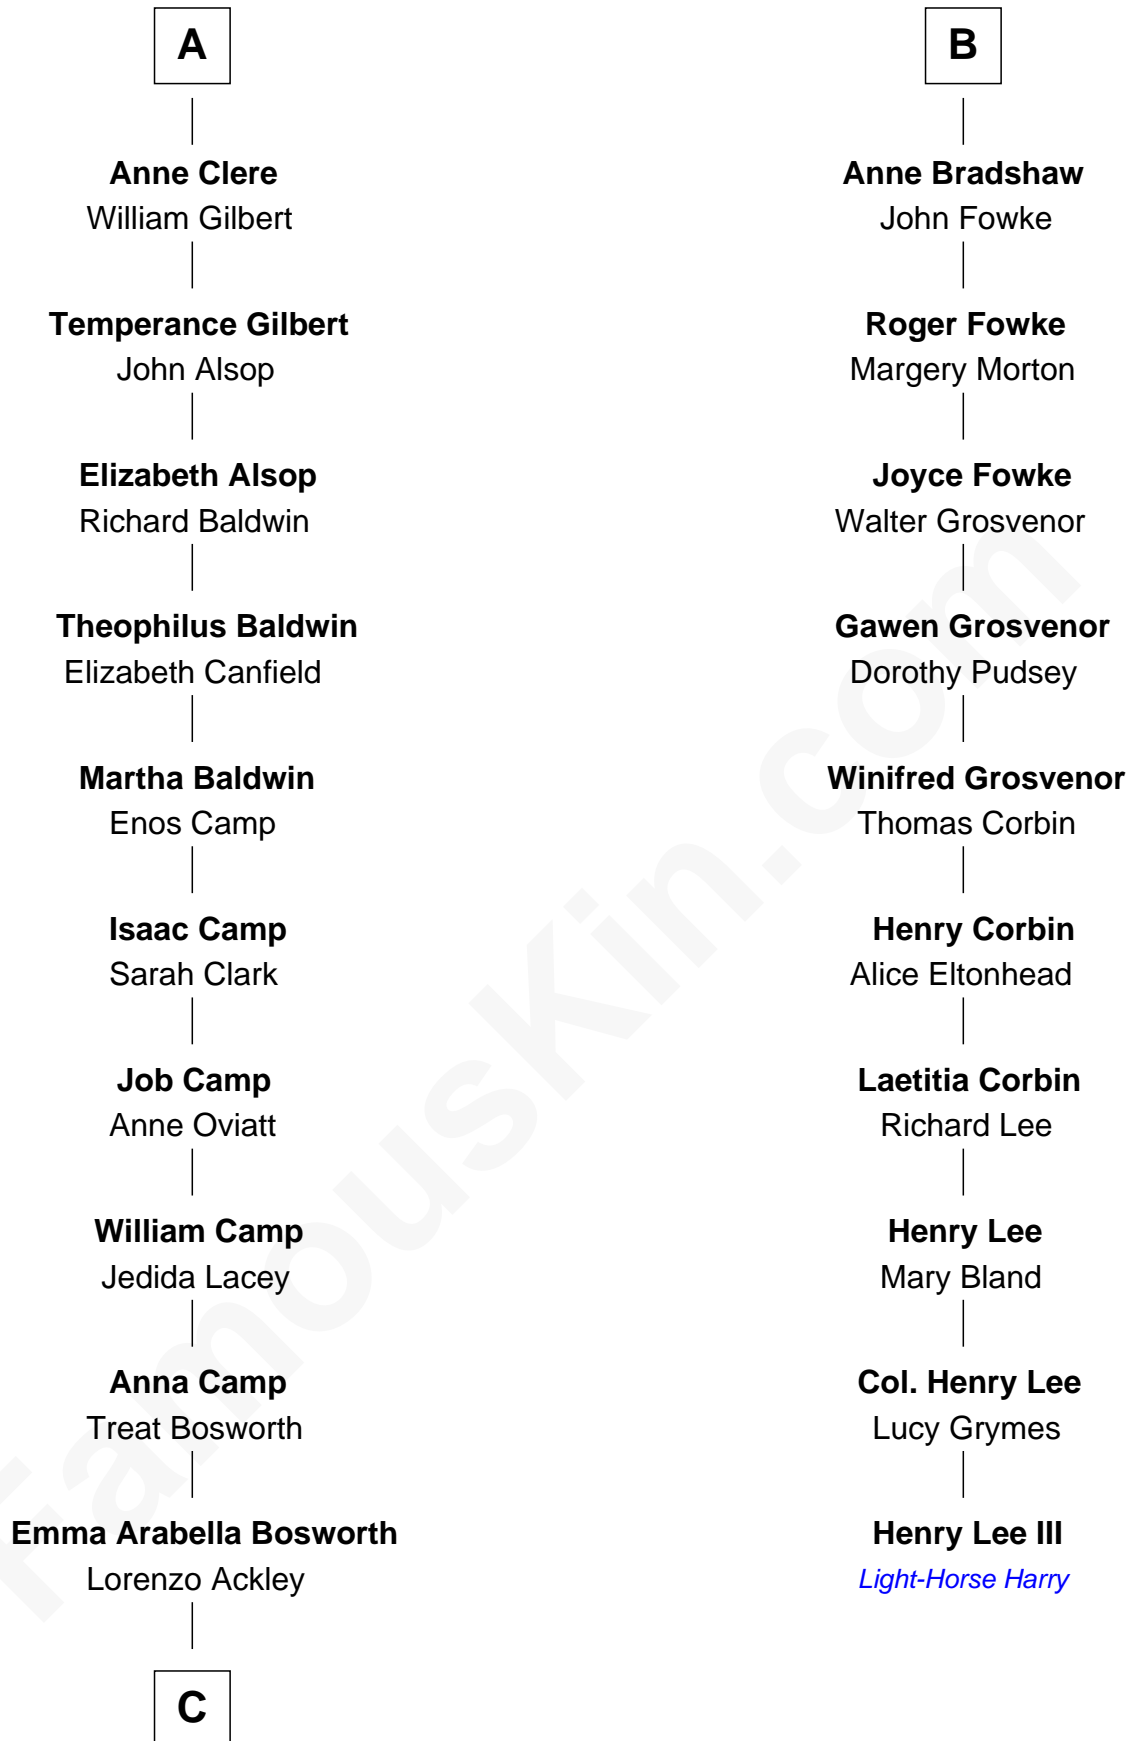

FamousKin.com

Relationship Chart of Sydney Biddle Barrows

Mayflower Madam

16th cousin 5 times removed of

Henry Lee III

9th Governor of Virginia

John de Welles

Maud de Roos

Elizabeth Delves

Margaret Aston

John Kinnersley

Isabel Kinnersley

John Bradshaw

B

C

Helen Eva Ackley
William Gildersleeve Parke

Elizabeth Parke
Percy Ballantine

John Boyd Ballantine
Anne L. Crawford

Jeannette Ballantine
Donald Byers Barrows

Sydney Biddle Barrows
Mayflower Madam

FamousKin.com