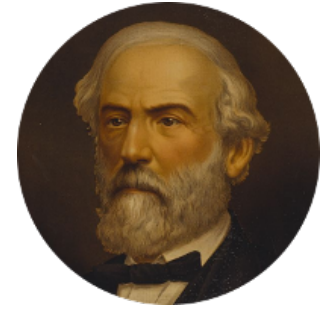

FamousKin.com
Relationship Chart of
Sydney Biddle Barrows
Mayflower Madam

15th cousin 6 times removed of
General Robert E. Lee
Confederate Army - U.S. Civil War

Sir Thomas de Beauchamp
 Katherine de Mortimer

Sir William Beauchamp

Joan Fitzalan

Joan Beauchamp

James Butler

Sir Thomas Butler

Anne Hankeford

Margaret Butler

Sir William Boleyn

Alice Boleyn

Sir Robert Clere

Sir John Clere

Anne Tyrrell

Sir Edmund Clere

Frances Fulmerston

A

Philippa de Beauchamp