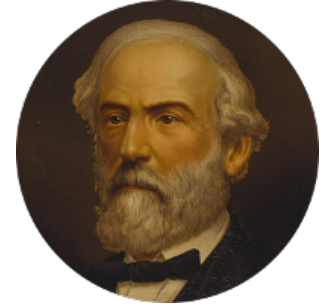

# FamousKin.com

## Relationship Chart of Sydney Biddle Barrows

*Mayflower Madam*

14th cousin 7 times removed of

**General Robert E. Lee**

*Confederate Army - U.S. Civil War*

**C**

—  
**Helen Eva Ackley**  
William Gildersleeve Parke