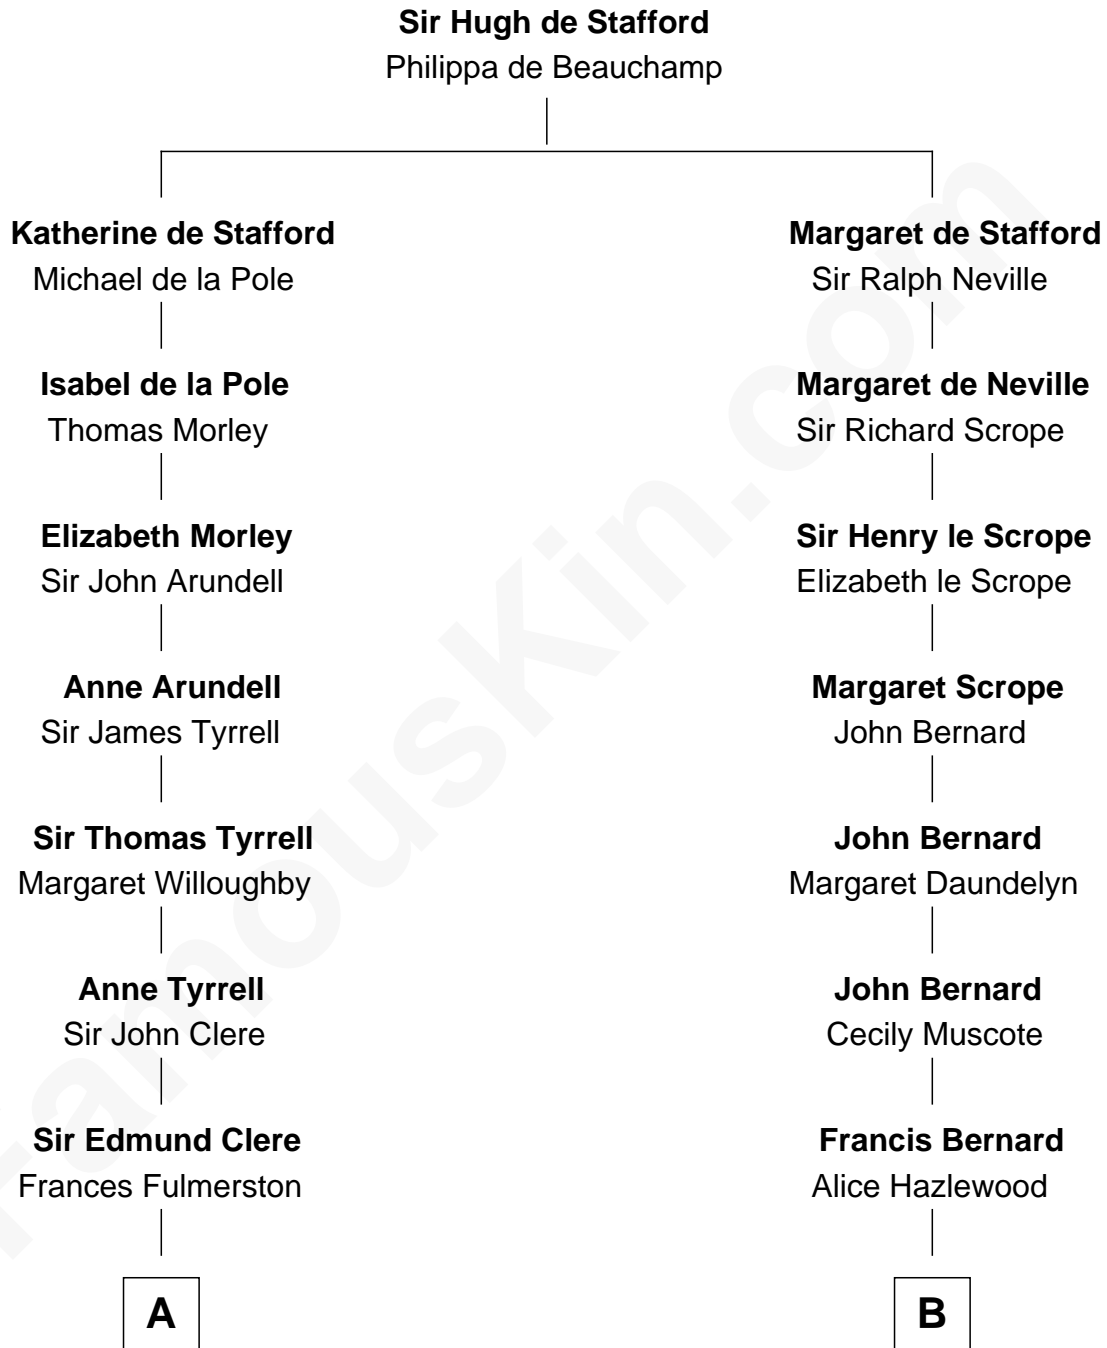

# FamousKin.com

## Relationship Chart of Sydney Biddle Barrows

*Mayflower Madam*

14th cousin 7 times removed of

**General Robert E. Lee**

*Confederate Army - U.S. Civil War*

**C**

—  
**Helen Eva Ackley**  
William Gildersleeve Parke