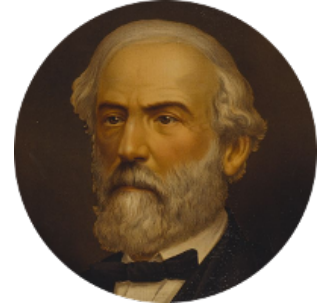

# FamousKin.com

## Relationship Chart of Sydney Biddle Barrows

*Mayflower Madam*

14th cousin 7 times removed of

**General Robert E. Lee**

*Confederate Army - U.S. Civil War*

**C**

—  
**Helen Eva Ackley**  
William Gildersleeve Parke