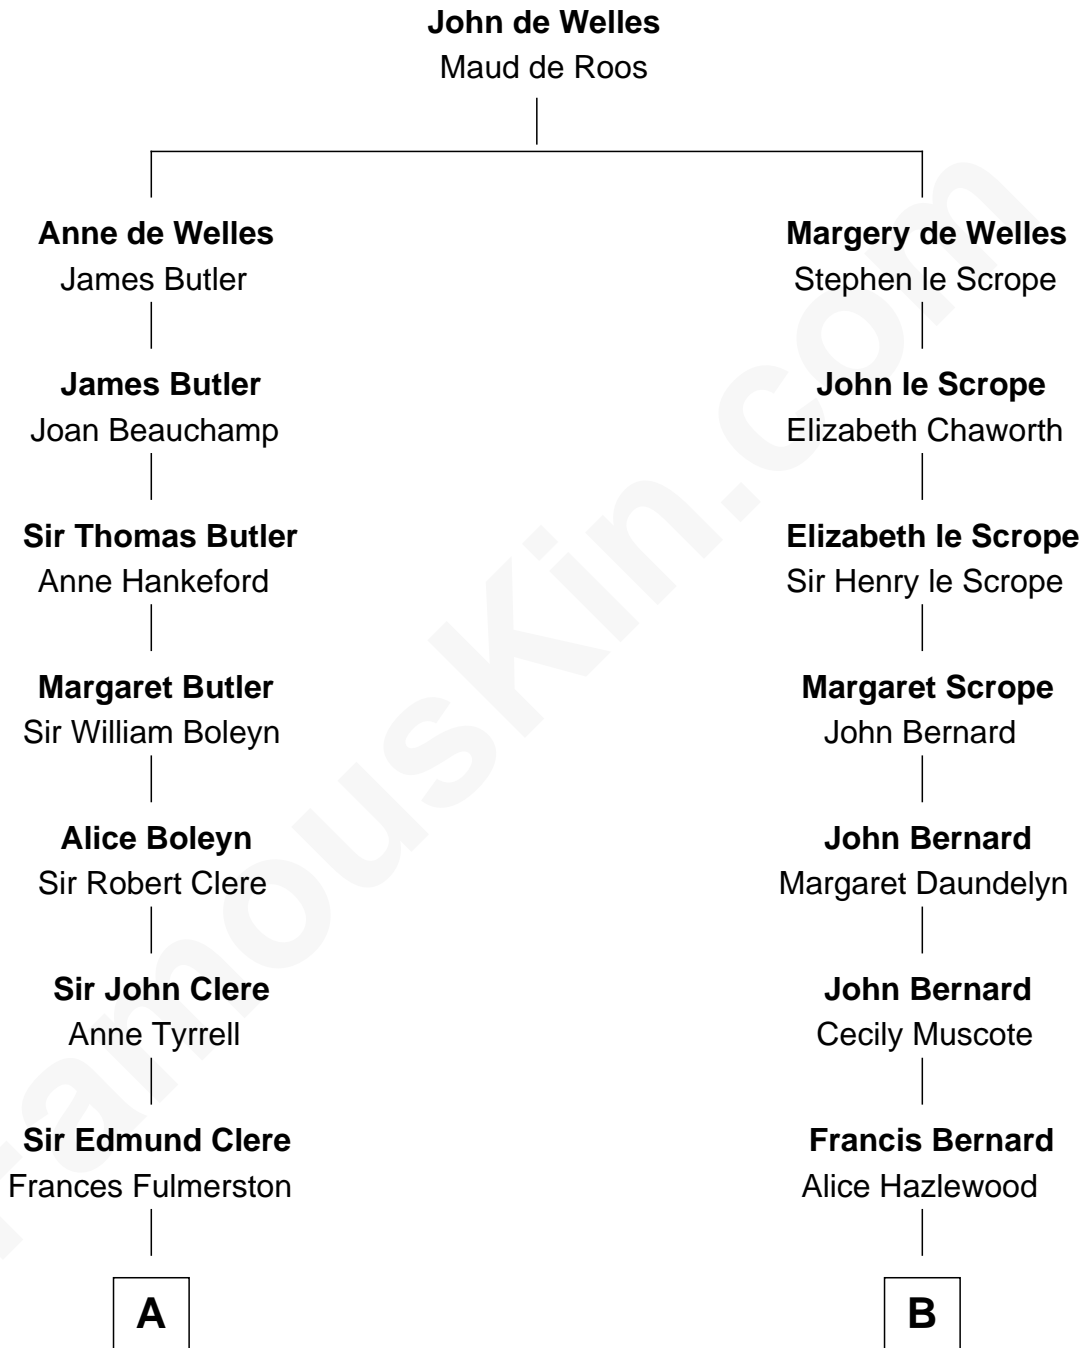

# FamousKin.com

## Relationship Chart of Sydney Biddle Barrows

*Mayflower Madam*

14th cousin 7 times removed of

**General Robert E. Lee**

*Confederate Army - U.S. Civil War*

**C**

—  
**Helen Eva Ackley**  
William Gildersleeve Parke

—  
**Elizabeth Parke**  
Percy Ballantine

—  
**John Boyd Ballantine**  
Anne L. Crawford

—  
**Jeannette Ballantine**  
Donald Byers Barrows

—  
**Sydney Biddle Barrows**  
*Mayflower Madam*

FamousKin.com