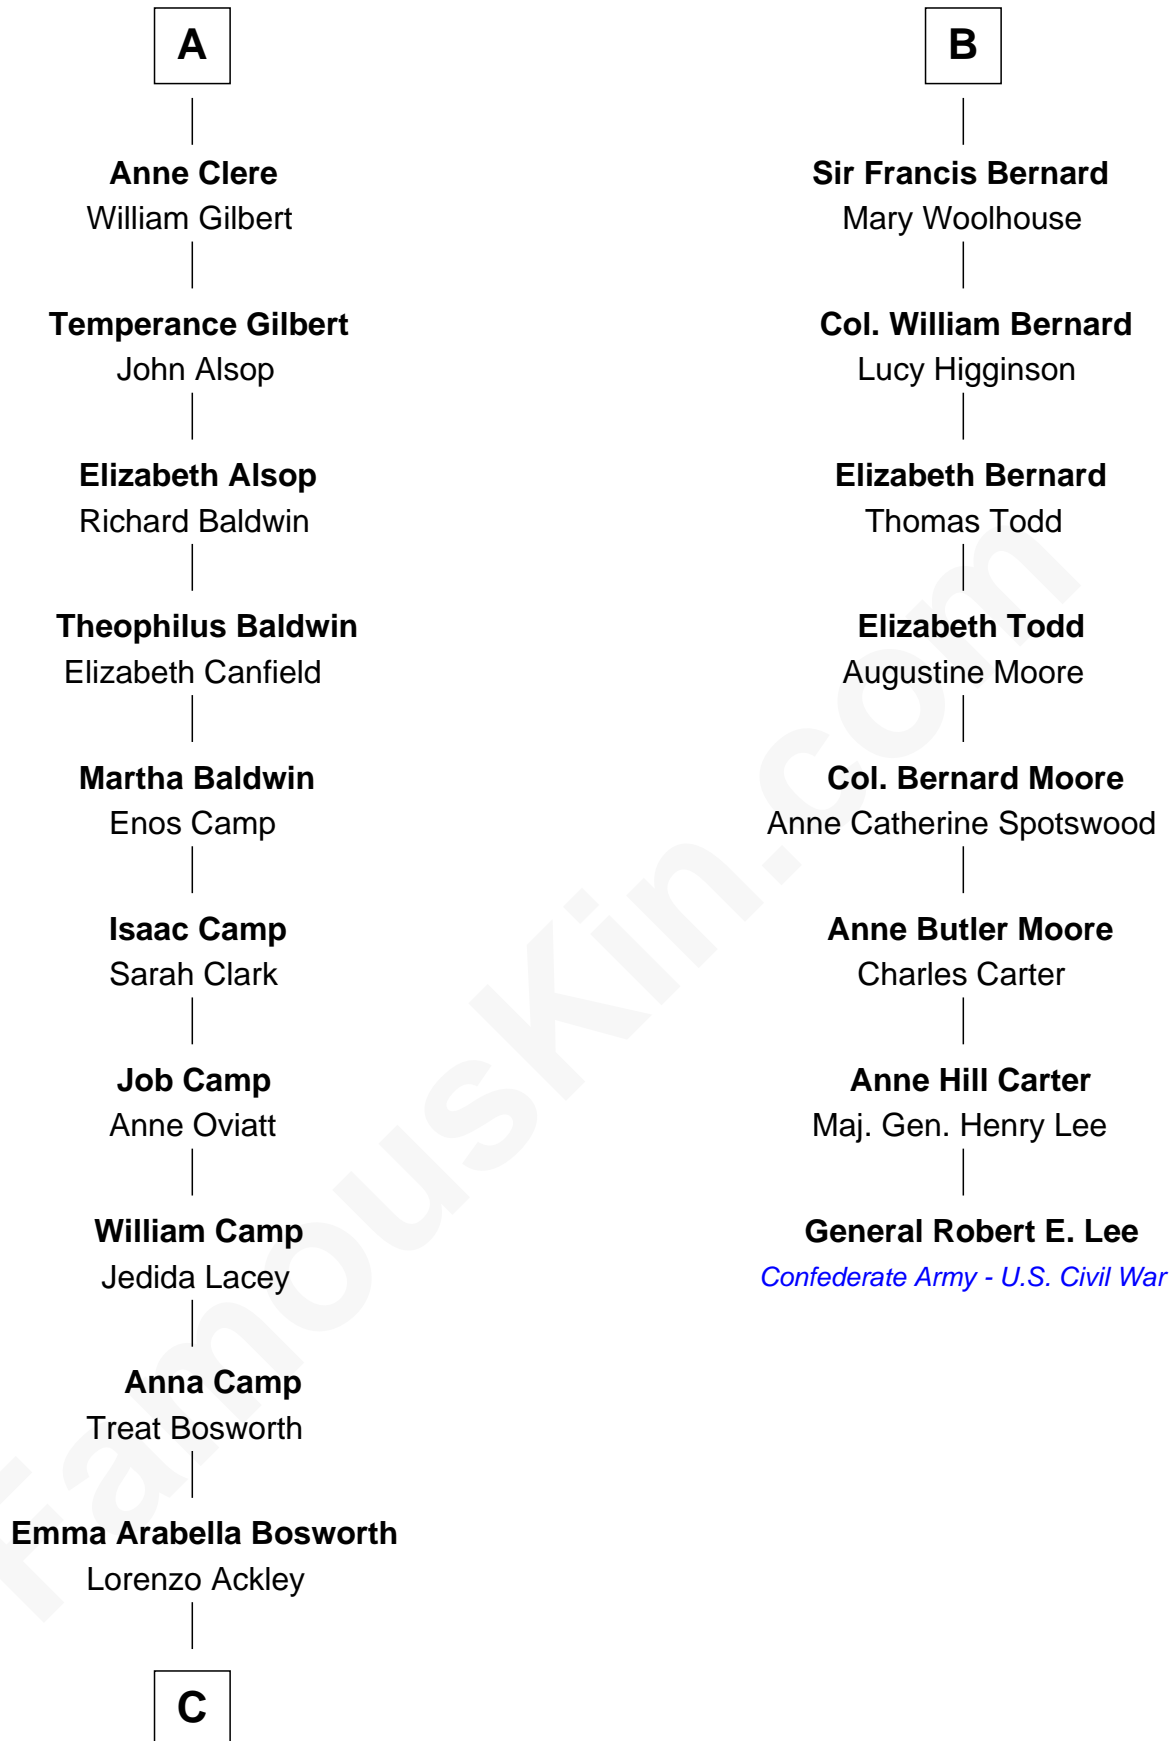

## Relationship Chart of Sydney Biddle Barrows

*Mayflower Madam*

14th cousin 7 times removed of

**General Robert E. Lee**

*Confederate Army - U.S. Civil War*

**C**

—  
**Helen Eva Ackley**  
William Gildersleeve Parke

—  
**Elizabeth Parke**  
Percy Ballantine

—  
**John Boyd Ballantine**  
Anne L. Crawford

—  
**Jeannette Ballantine**  
Donald Byers Barrows

—  
**Sydney Biddle Barrows**  
*Mayflower Madam*

FamousKin.com