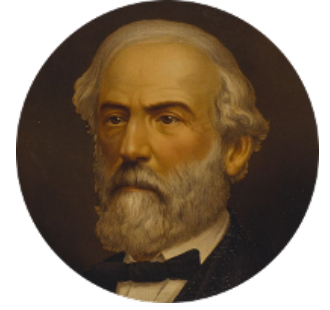

FamousKin.com

Relationship Chart of Sydney Biddle Barrows

Mayflower Madam

13th cousin 8 times removed of

General Robert E. Lee

Confederate Army - U.S. Civil War

Sir Richard Fitzalan

Elizabeth de Bohun

Joan Fitzalan
Sir William Beauchamp

Joan Beauchamp
James Butler

Sir Thomas Butler
Anne Hankeford

Margaret Butler
Sir William Boleyn

Alice Boleyn
Sir Robert Clere

Sir John Clere
Anne Tyrrell

Sir Edmund Clere
Frances Fulmerston