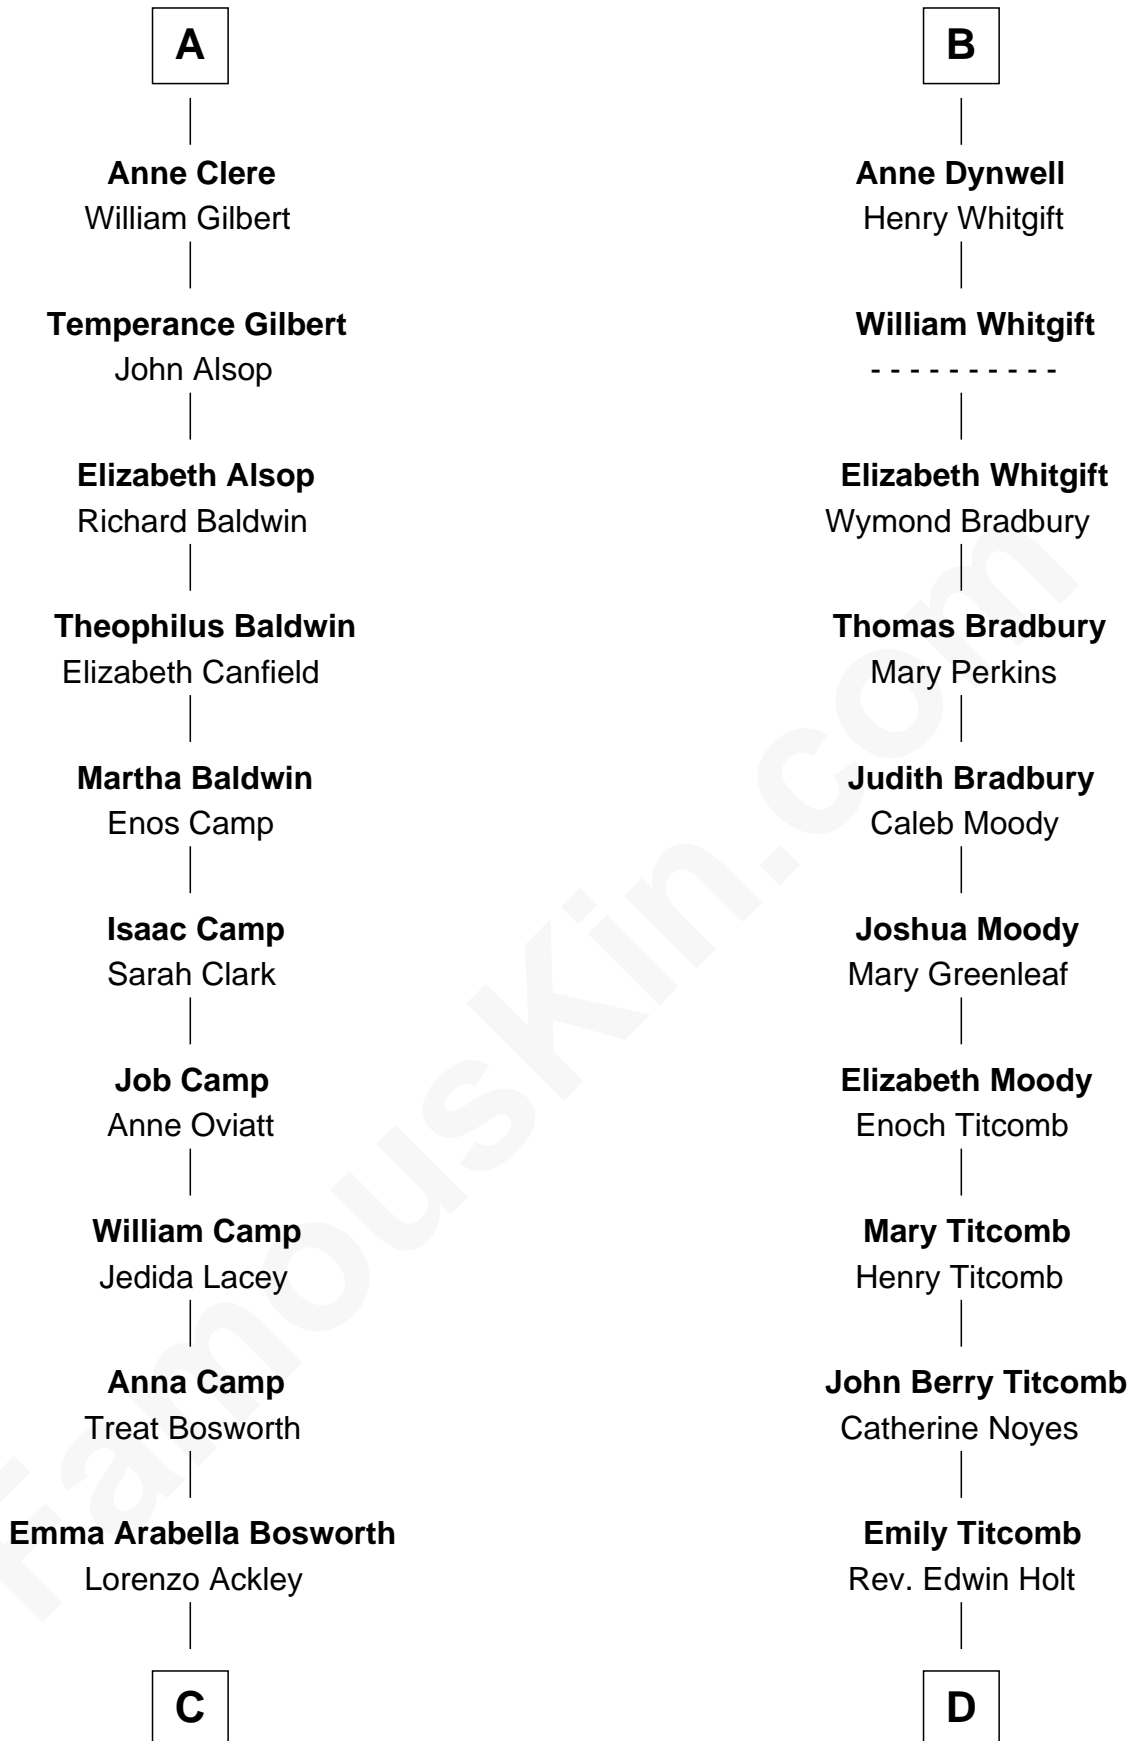

FamousKin.com

Relationship Chart of Sydney Biddle Barrows

Mayflower Madam

21st cousin of

Linda Hamilton

TV and Movie Actress

Sir Thomas de Beauchamp

Katherine de Mortimer

Sir Thomas Dymoke

Jane Dymoke

John Fulnetby

Katherine Fulnetby

William Dynwell

B

C

Helen Eva Ackley
William Gildersleeve Parke

Elizabeth Parke
Percy Ballantine

John Boyd Ballantine
Anne L. Crawford

Jeannette Ballantine
Donald Byers Barrows

Sydney Biddle Barrows
Mayflower Madam

D

Stephen P. Holt
Aurelia Morgan Grimes

Taylor Holt
Frances Kyle