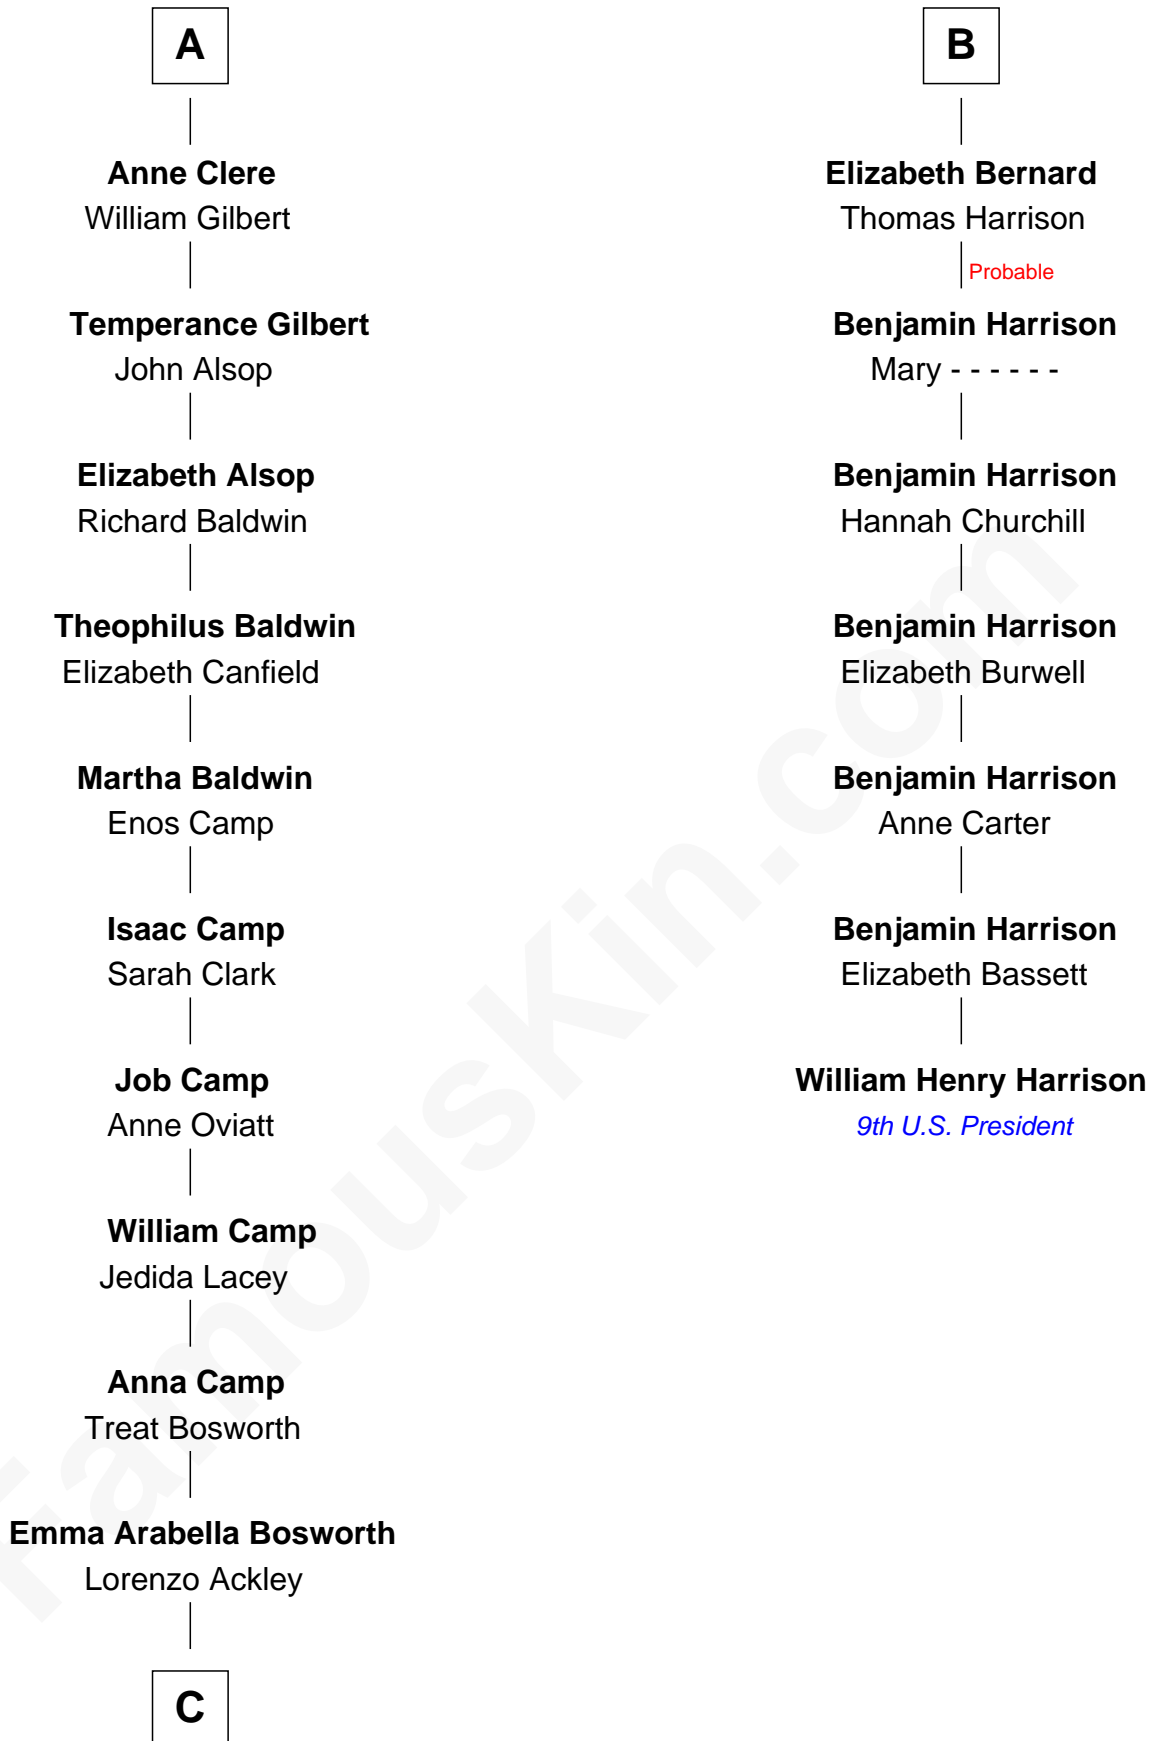

FamousKin.com
Relationship Chart of
Sydney Biddle Barrows
Mayflower Madam

13th cousin 8 times removed of
William Henry Harrison
9th U.S. President

C

Helen Eva Ackley
William Gildersleeve Parke

Elizabeth Parke
Percy Ballantine

John Boyd Ballantine
Anne L. Crawford

Jeannette Ballantine
Donald Byers Barrows

Sydney Biddle Barrows
Mayflower Madam

FamousKin.com