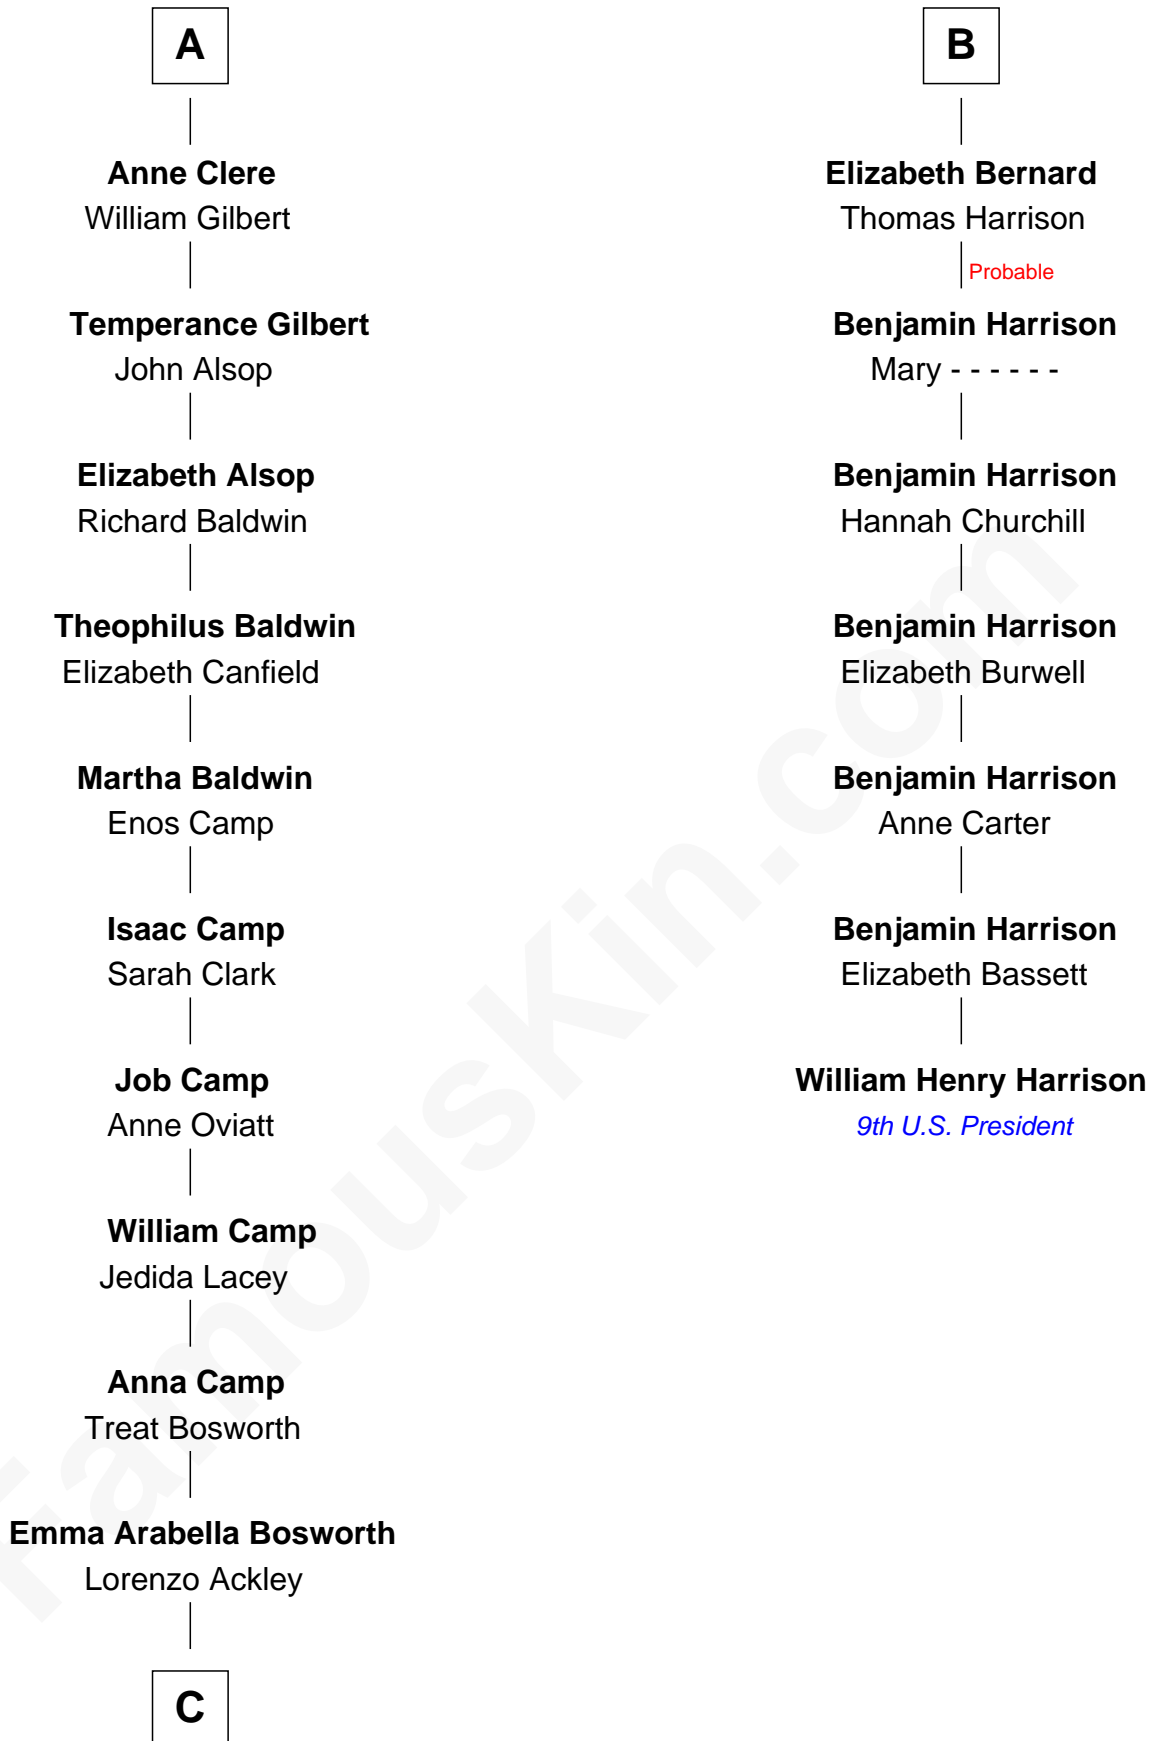

**FamousKin.com**  
**Relationship Chart of**  
**Sydney Biddle Barrows**  
*Mayflower Madam*

13th cousin 8 times removed of  
**William Henry Harrison**  
*9th U.S. President*

**C**

**Helen Eva Ackley**  
William Gildersleeve Parke

**Elizabeth Parke**  
Percy Ballantine

**John Boyd Ballantine**  
Anne L. Crawford

**Jeannette Ballantine**  
Donald Byers Barrows

**Sydney Biddle Barrows**  
*Mayflower Madam*

FamousKin.com