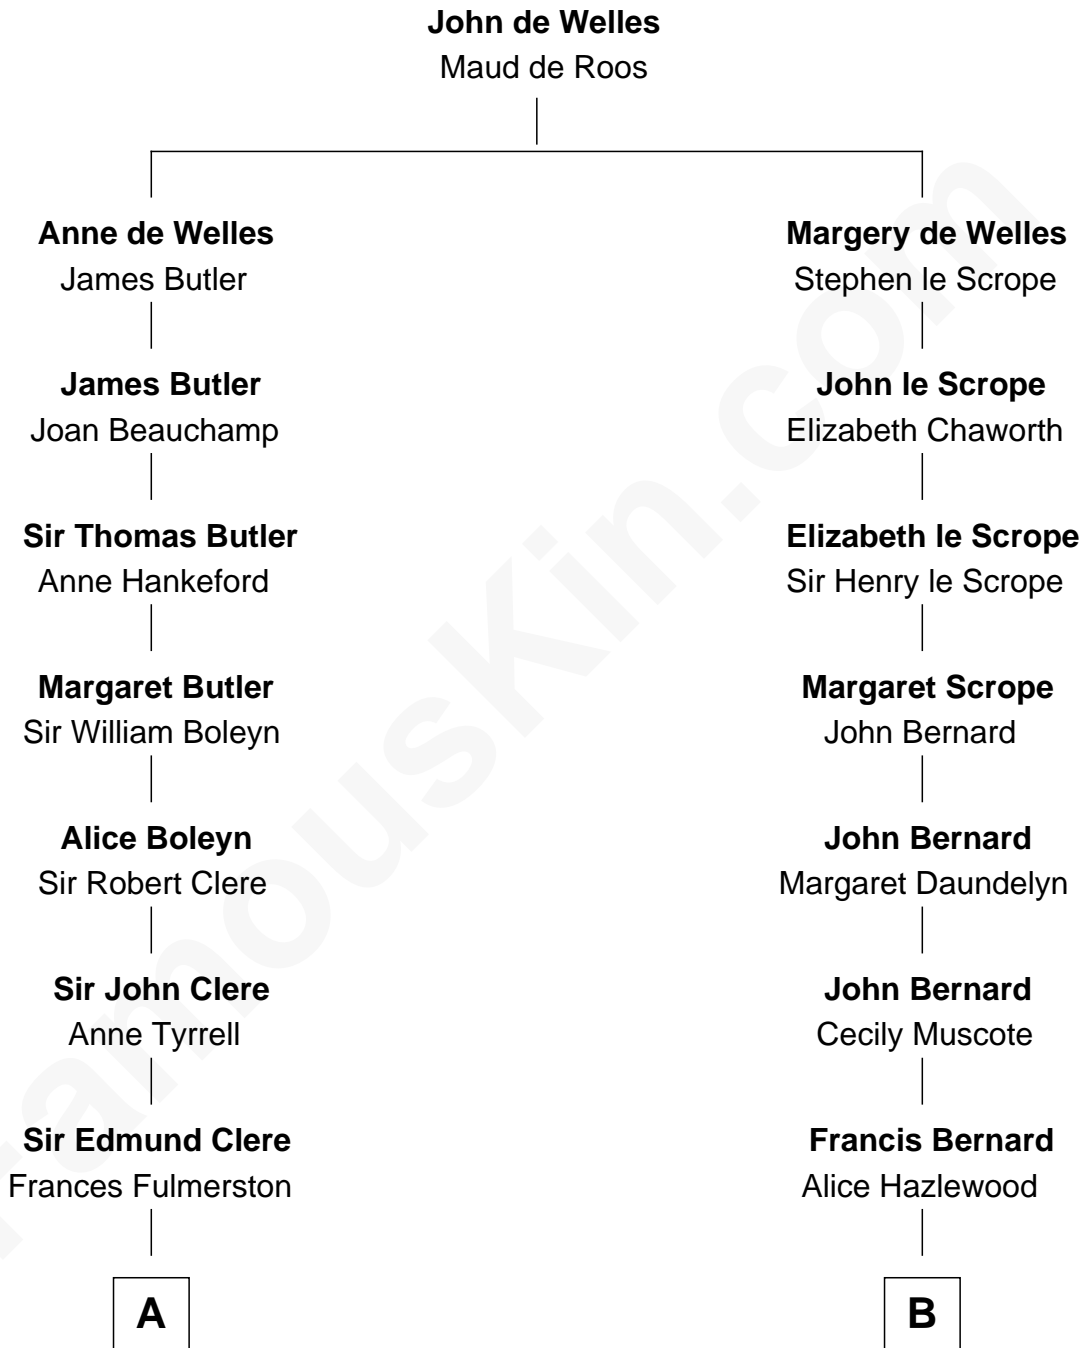

**FamousKin.com**  
**Relationship Chart of**  
**Sydney Biddle Barrows**  
*Mayflower Madam*

13th cousin 8 times removed of  
**William Henry Harrison**  
*9th U.S. President*

**C**

**Helen Eva Ackley**  
William Gildersleeve Parke

**Elizabeth Parke**  
Percy Ballantine

**John Boyd Ballantine**  
Anne L. Crawford

**Jeannette Ballantine**  
Donald Byers Barrows

**Sydney Biddle Barrows**  
*Mayflower Madam*

FamousKin.com