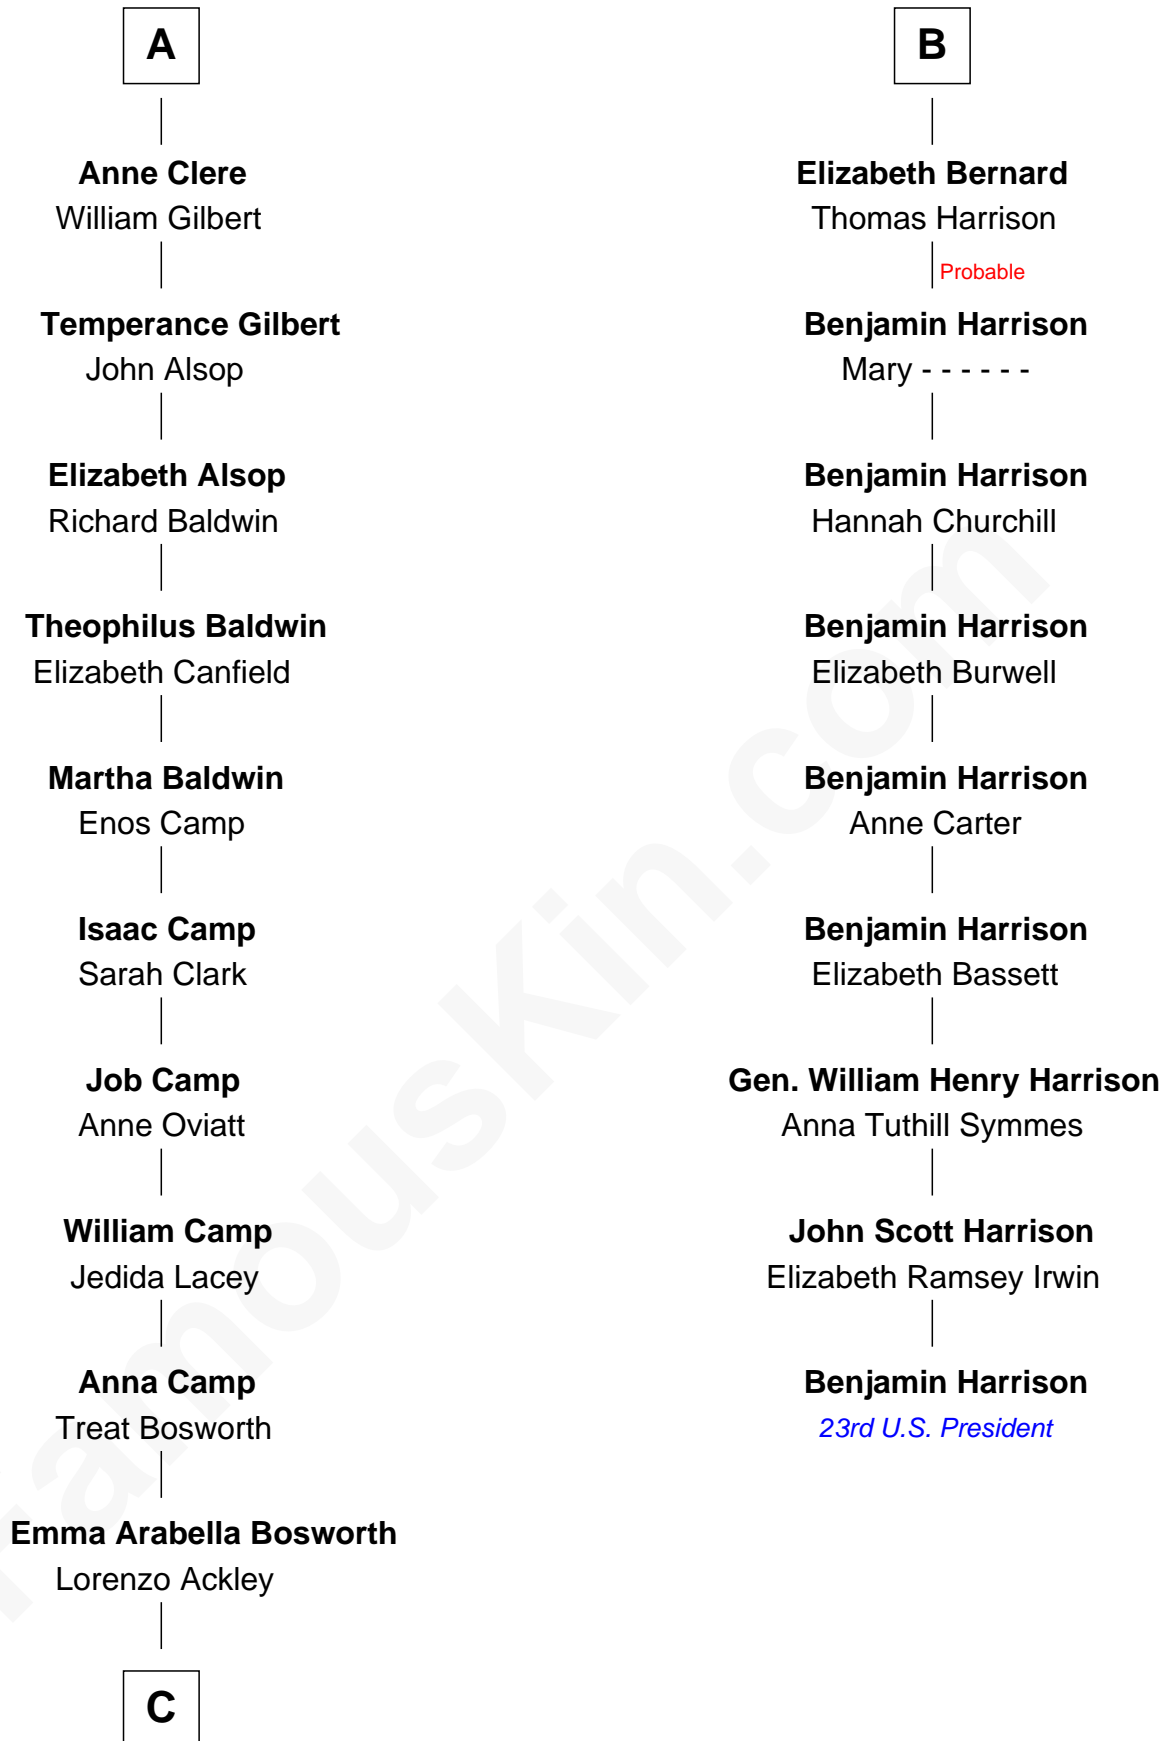

## Relationship Chart of Sydney Biddle Barrows

*Mayflower Madam*

15th cousin 6 times removed of

**Benjamin Harrison**

*23rd U.S. President*

**Sir Hugh de Stafford**  
Philippa de Beauchamp

**Katherine de Stafford**

Margaret Willoughby

**Anne Tyrrell**

Sir John Clere

**Sir Edmund Clere**

Frances Fulmerston

**A**

**Margaret de Stafford**

Sir Ralph Neville

**Margaret de Neville**

Sir Richard Scrope

**Sir Henry le Scrope**

Elizabeth le Scrope

**Margaret Scrope**

John Bernard

**John Bernard**

Margaret Daundelyn

**John Bernard**

Cecily Muscote

**Francis Bernard**

Alice Hazlewood

**B**

**C**

—  
**Helen Eva Ackley**  
William Gildersleeve Parke

—  
**Elizabeth Parke**  
Percy Ballantine