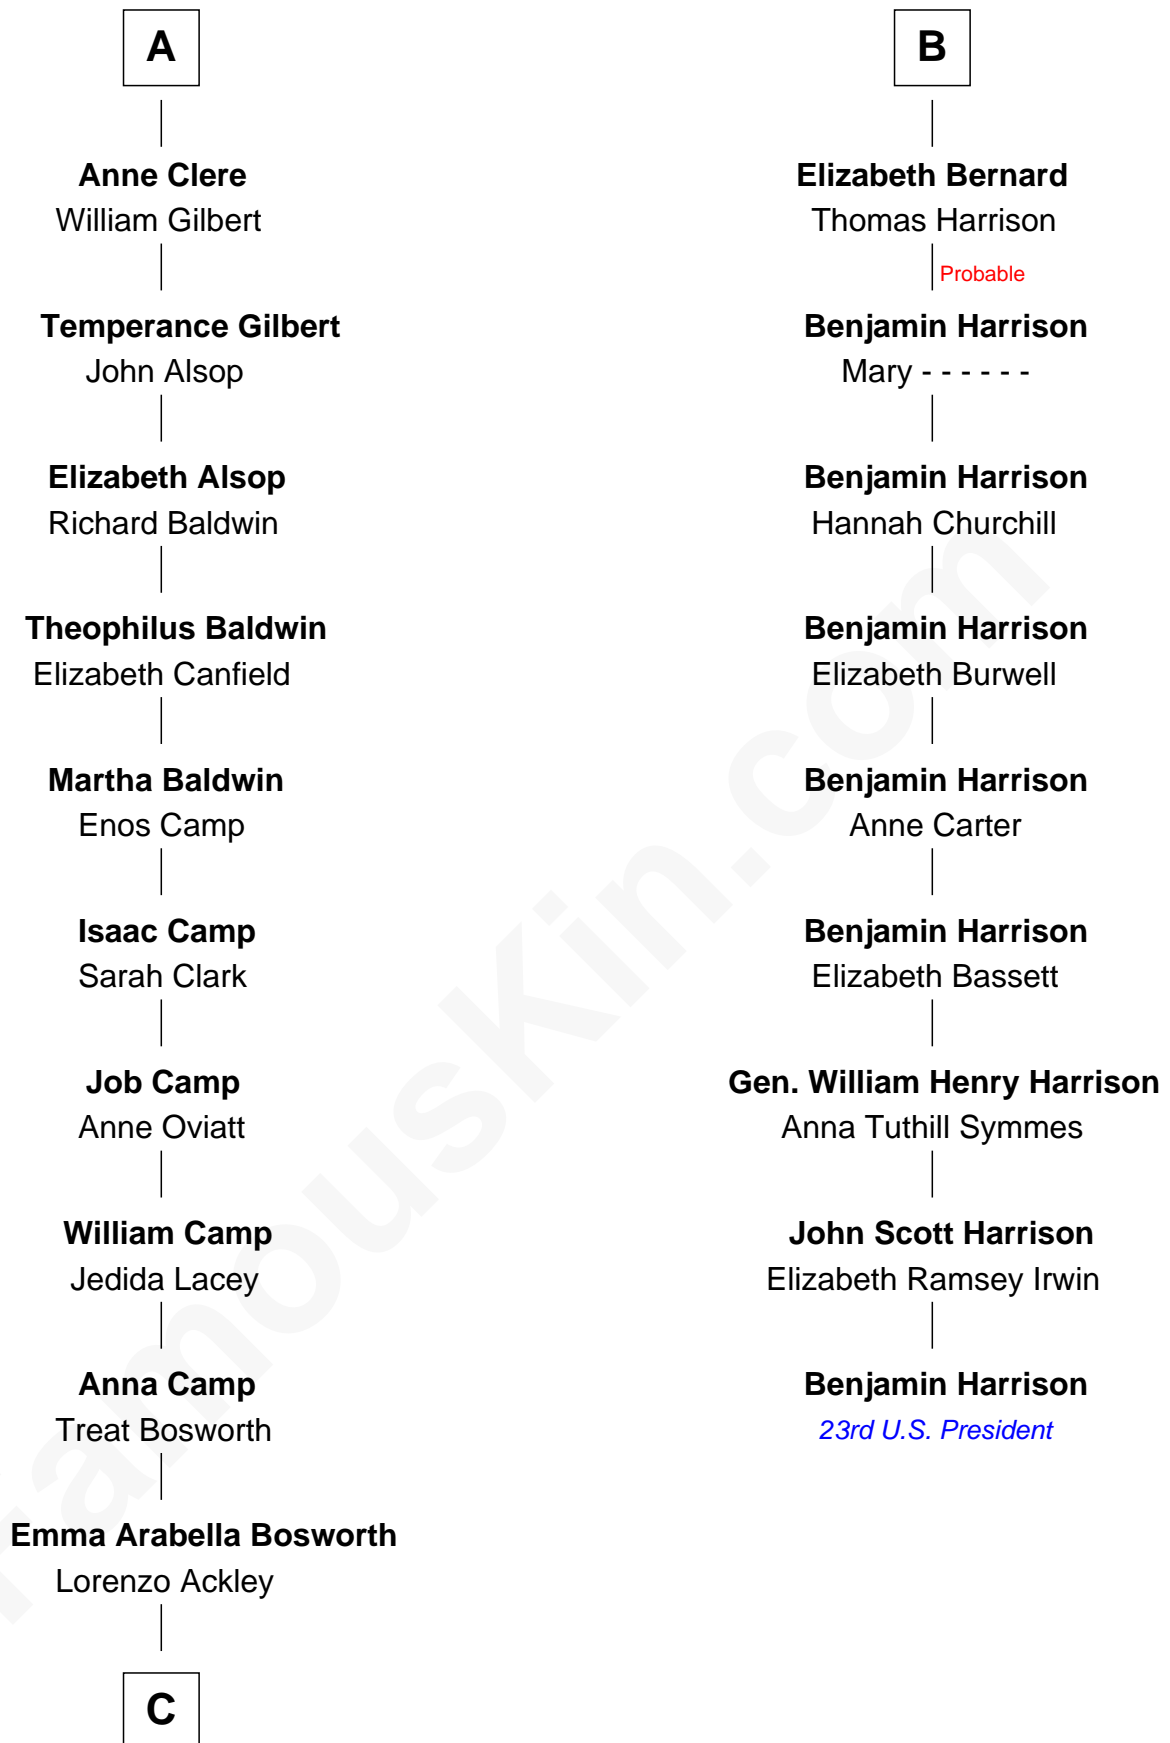

FamousKin.com

Relationship Chart of Sydney Biddle Barrows

Mayflower Madam

15th cousin 6 times removed of

Benjamin Harrison

23rd U.S. President

John de Welles

Maud de Roos

Anne de Welles

James Butler

James Butler

Joan Beauchamp

Sir Thomas Butler

Anne Hankeford

Margaret Butler

Sir William Boleyn

Stephen le Scrope

John le Scrope

Elizabeth Chaworth

Elizabeth le Scrope

Sir Henry le Scrope

Margaret Scrope

John Bernard

John Bernard

Margaret Daundelyn

John Bernard

Cecily Muscote

Francis Bernard

Alice Hazlewood

B

C

—
Helen Eva Ackley
William Gildersleeve Parke