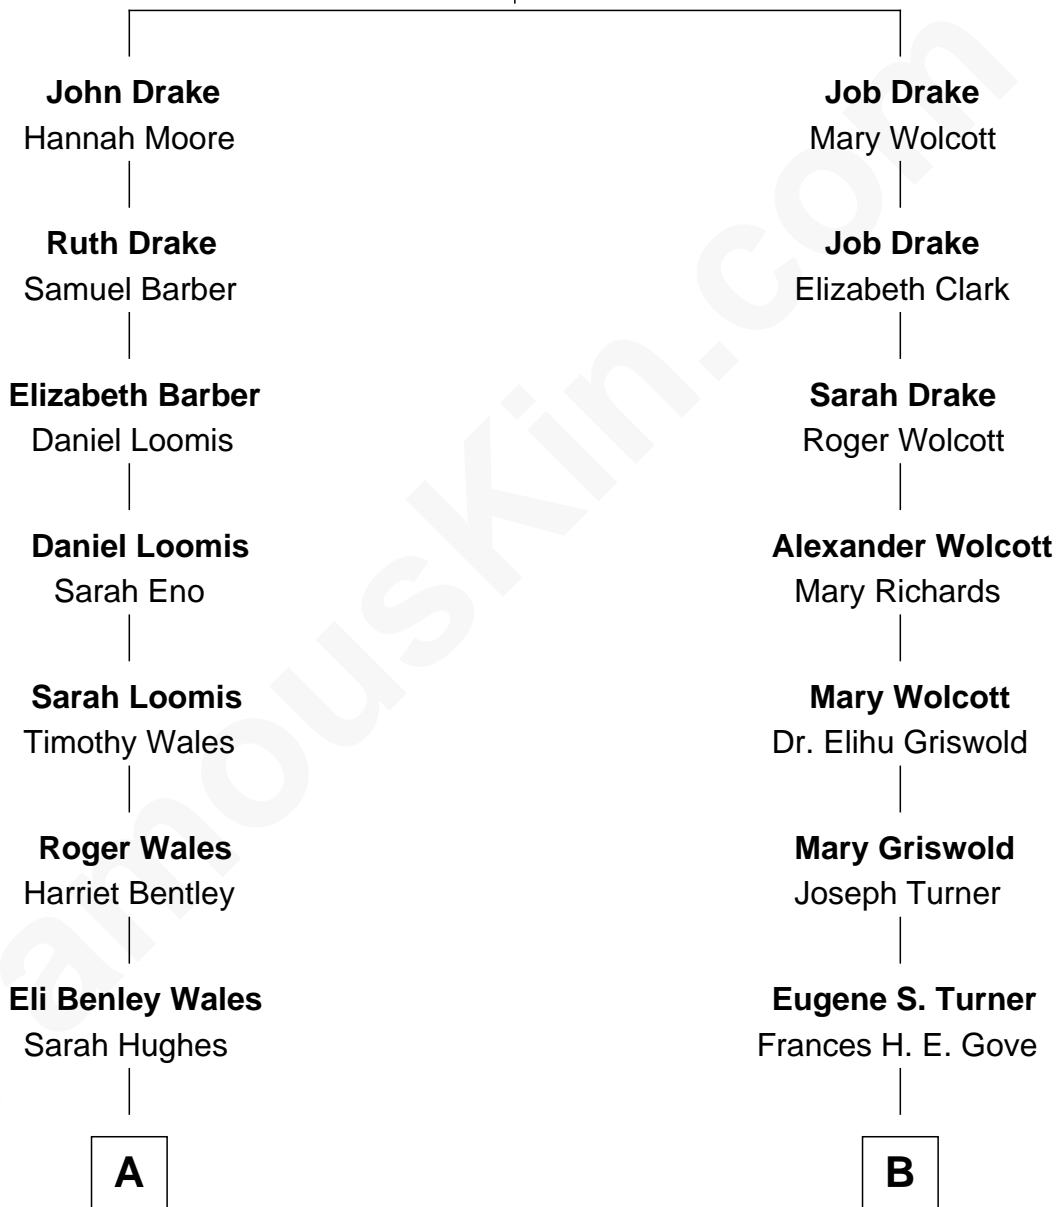

FamousKin.com

Relationship Chart of Sydney Biddle Barrows

Mayflower Madam

11th cousin of

Ed Helms

TV and Movie Actor

John Drake
Lettice Shakespeare

A

Mary Hughes Wales
Walter Almer Barrows

Walter Almer Barrows
Sarah Olive Byers

Donald Byers Barrows
Sydney Biddle

Donald Byers Barrows
Jeannette Ballantine

Sydney Biddle Barrows
Mayflower Madam

B

Ione Turner
Walter Harold Wright