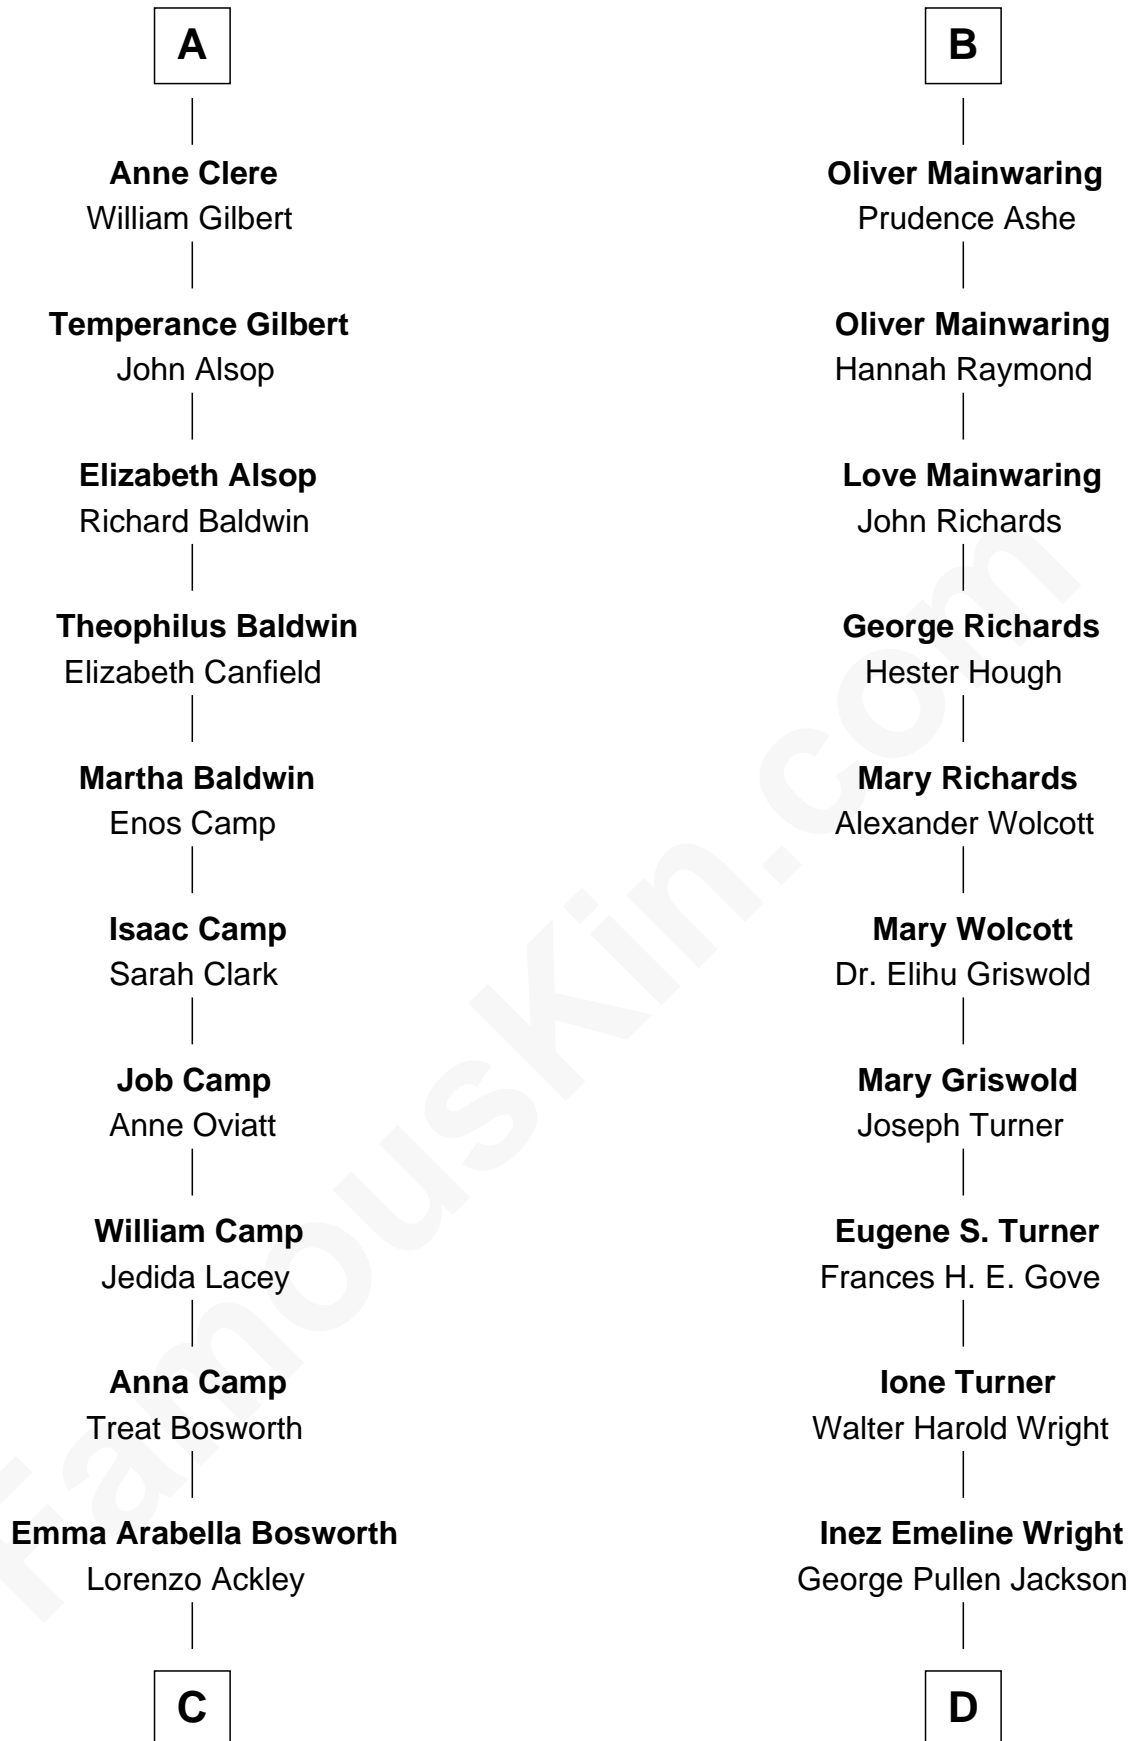

FamousKin.com
Relationship Chart of
Sydney Biddle Barrows
Mayflower Madam

19th cousin 2 times removed of

Ed Helms
TV and Movie Actor

Sir Richard Fitzalan
 Elizabeth de Bohun

Joan Fitzalan
 Sir William Beauchamp

Margery Stanley
 Sir William Torbock

Alice Boleyn
 Sir Robert Clere

Thomas Torbock
 Elizabeth Moore

Sir John Clere
 Anne Tyrrell

William Torbock
 Catherine Gerard

Sir Edmund Clere
 Frances Fulmerston

Margaret Torbock
 Oliver Mainwaring

A

B

C

Helen Eva Ackley
William Gildersleeve Parke

Elizabeth Parke
Percy Ballantine

John Boyd Ballantine
Anne L. Crawford

Jeannette Ballantine
Donald Byers Barrows

Sydney Biddle Barrows
Mayflower Madam