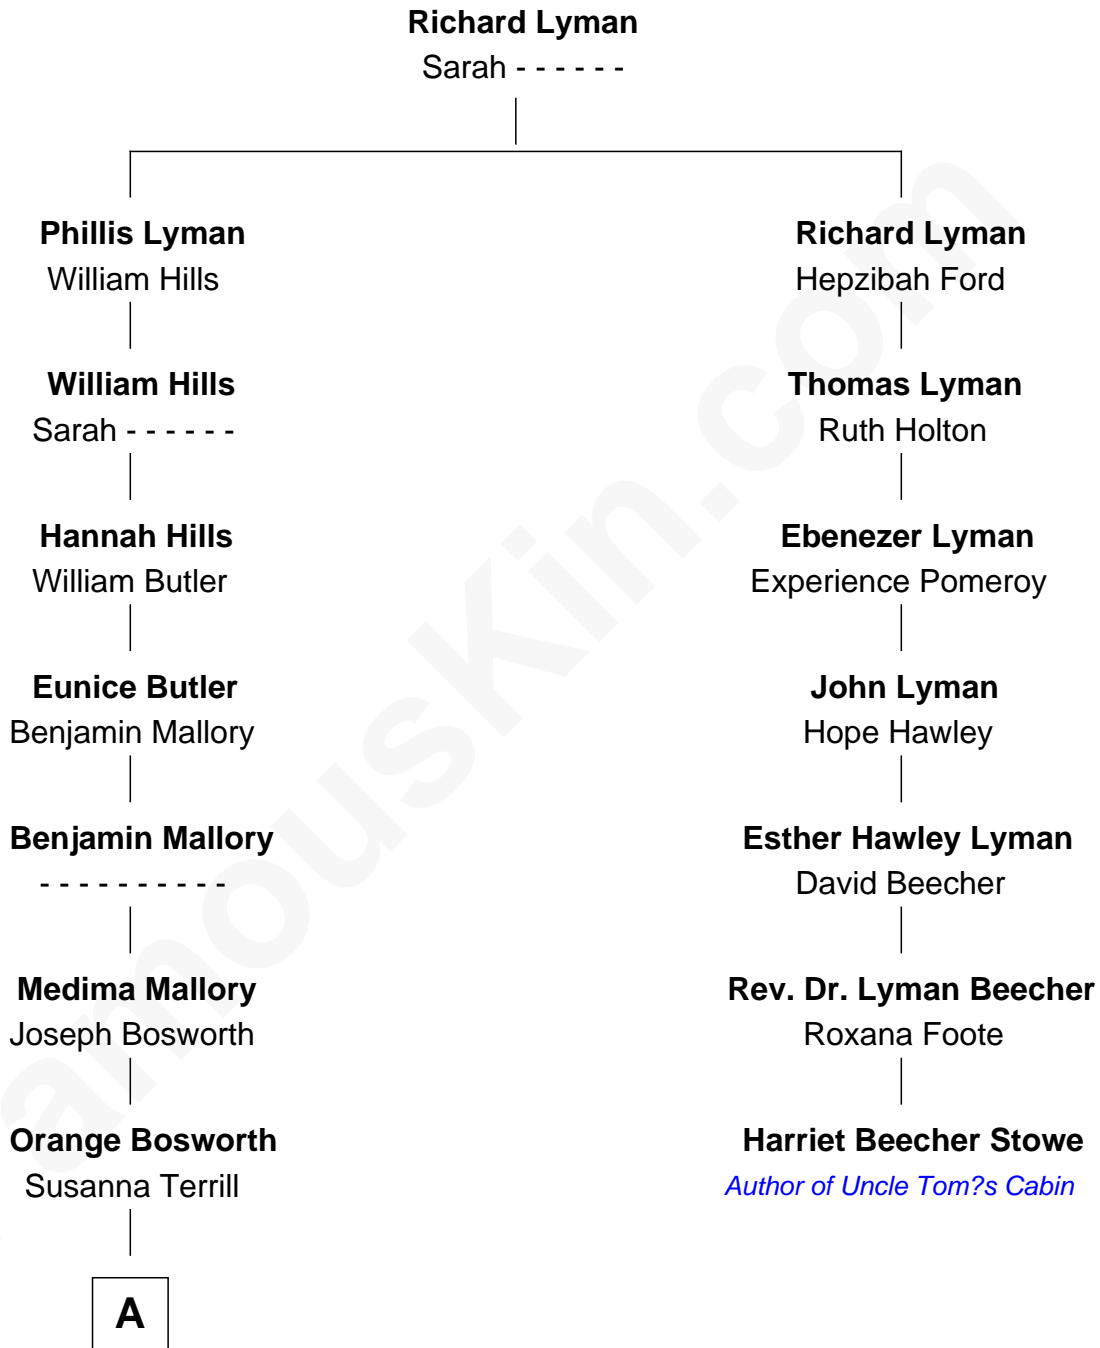

FamousKin.com
Relationship Chart of
Sydney Biddle Barrows
Mayflower Madam

6th cousin 7 times removed of

Harriet Beecher Stowe
Author of Uncle Tom's Cabin

A

—
Treat Bosworth

Anna Camp

—
Emma Arabella Bosworth

Lorenzo Ackley

—
Helen Eva Ackley

William Gildersleeve Parke

—
Elizabeth Parke

Percy Ballantine

—
John Boyd Ballantine

Anne L. Crawford

—
Jeannette Ballantine

Donald Byers Barrows

—
Sydney Biddle Barrows

Mayflower Madam