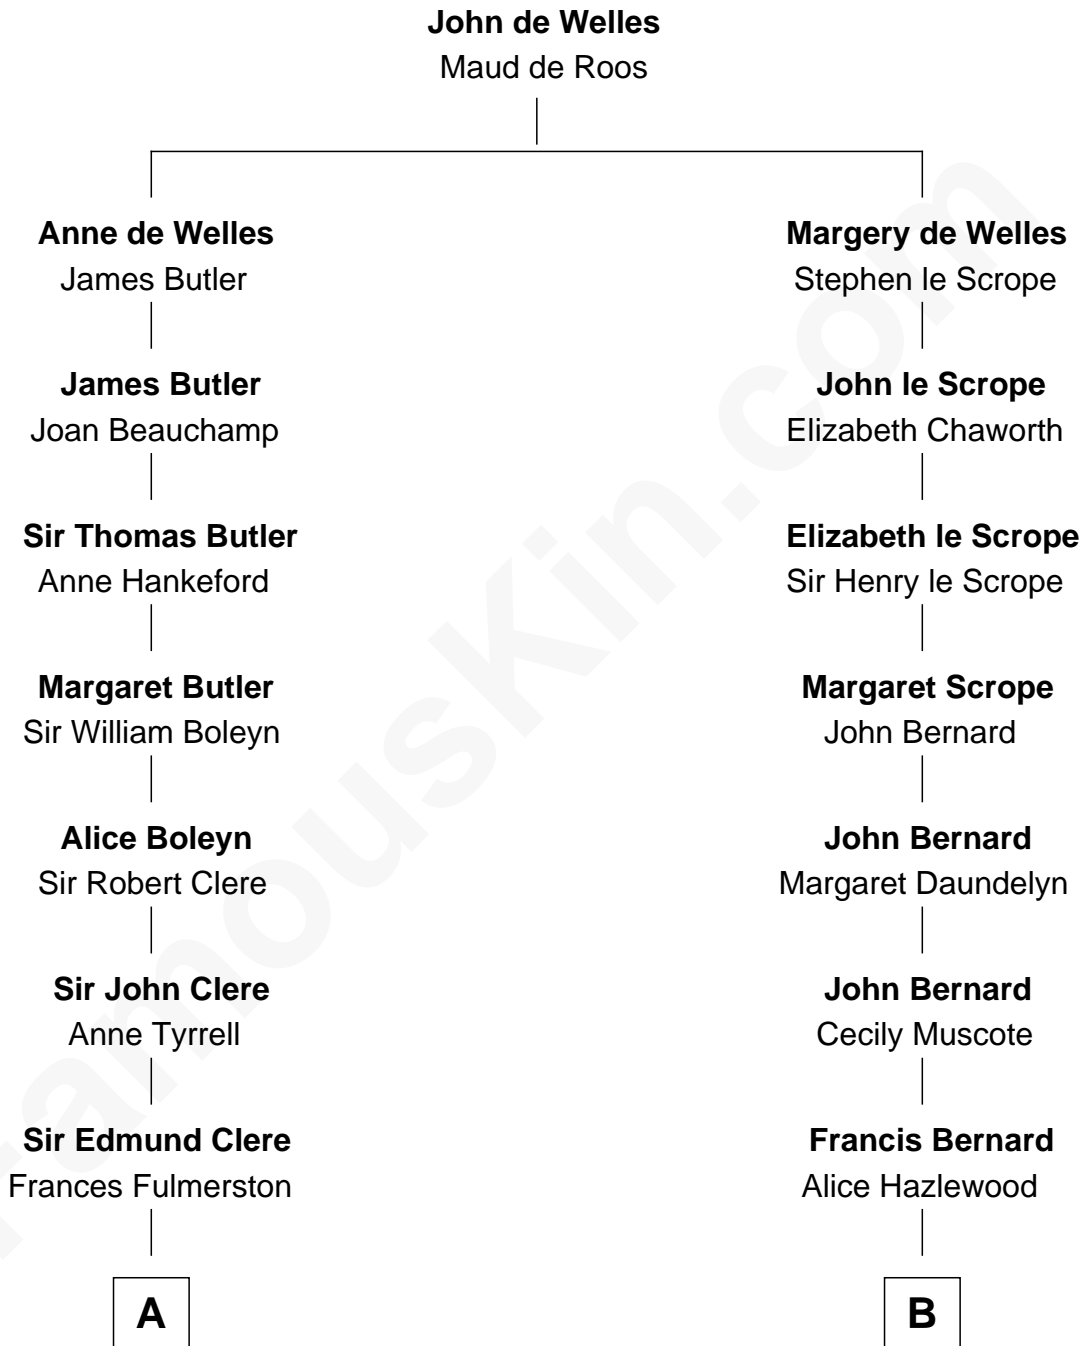

FamousKin.com

Relationship Chart of

Sydney Biddle Barrows

Mayflower Madam

12th cousin 9 times removed of

Benjamin Harrison V

Signer of the Declaration of Independence