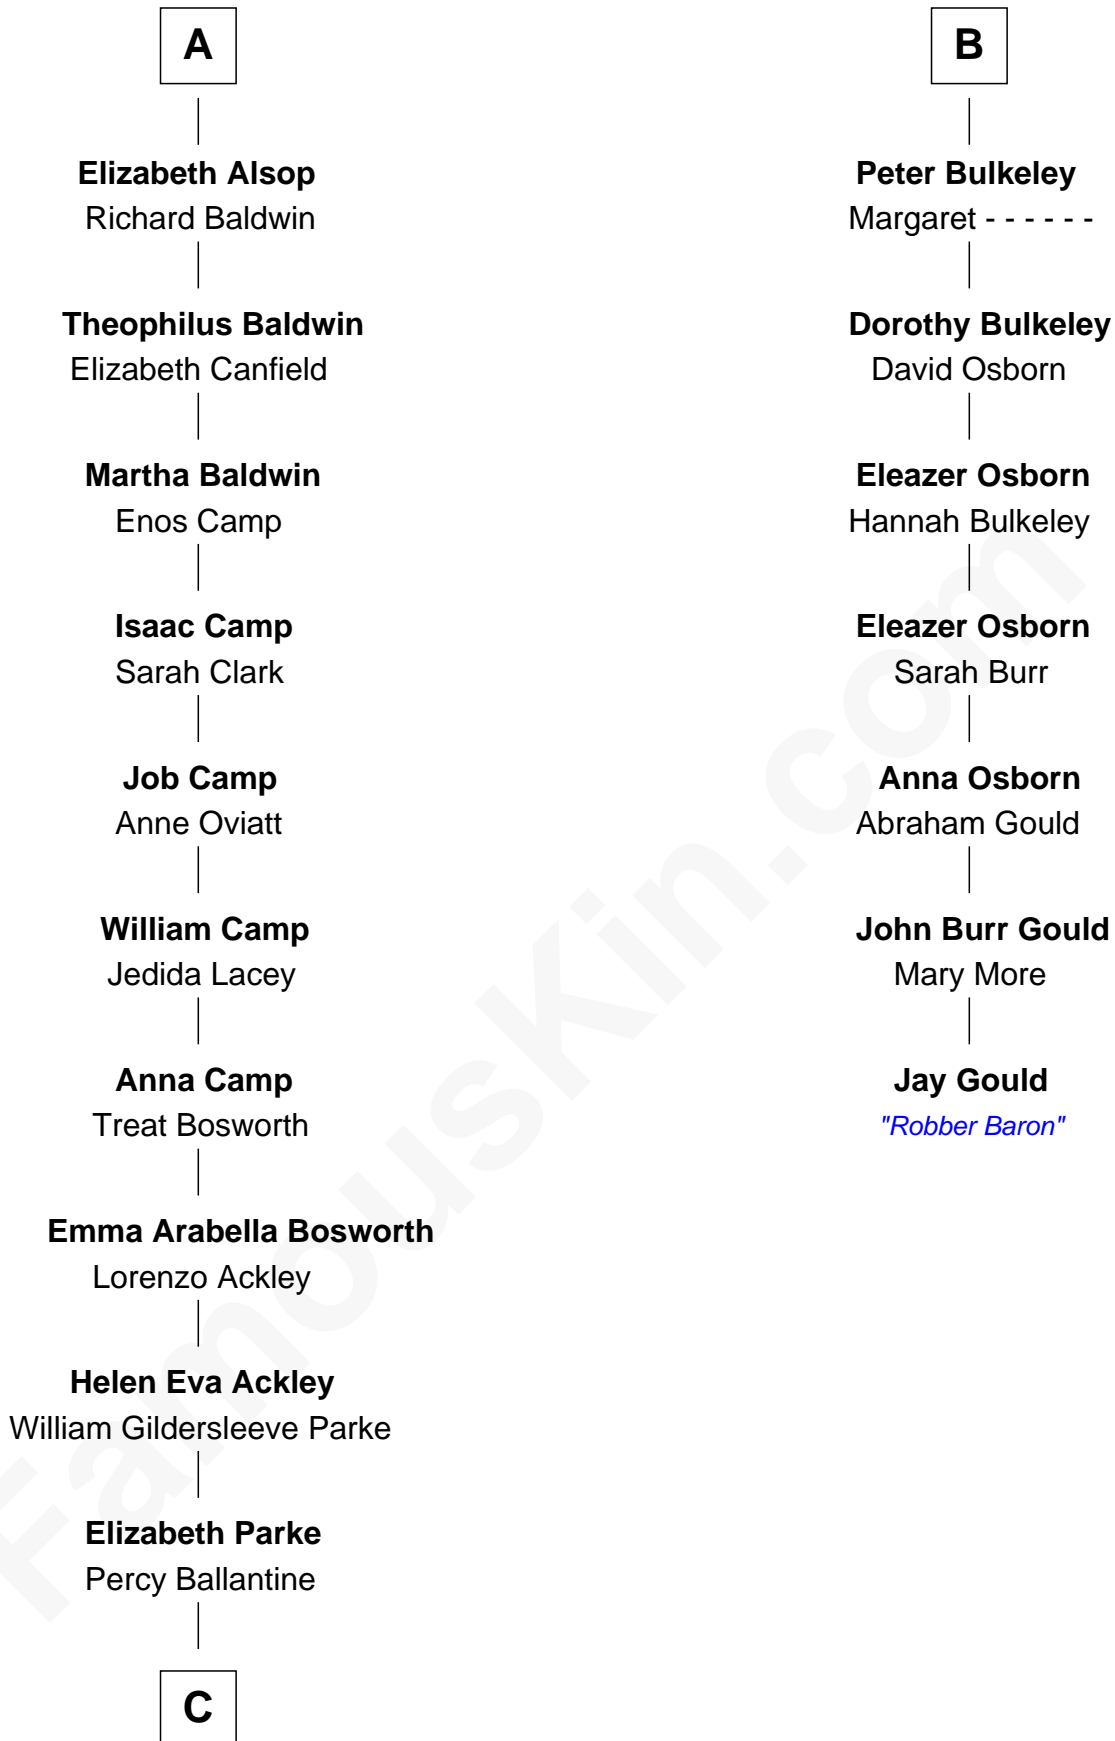

FamousKin.com
Relationship Chart of
Sydney Biddle Barrows
Mayflower Madam

13th cousin 6 times removed of
Jay Gould
American Railroad "Robber Baron"

C

—
John Boyd Ballantine

Anne L. Crawford

—
Jeannette Ballantine

Donald Byers Barrows

—
Sydney Biddle Barrows

Mayflower Madam

FamousKin.com