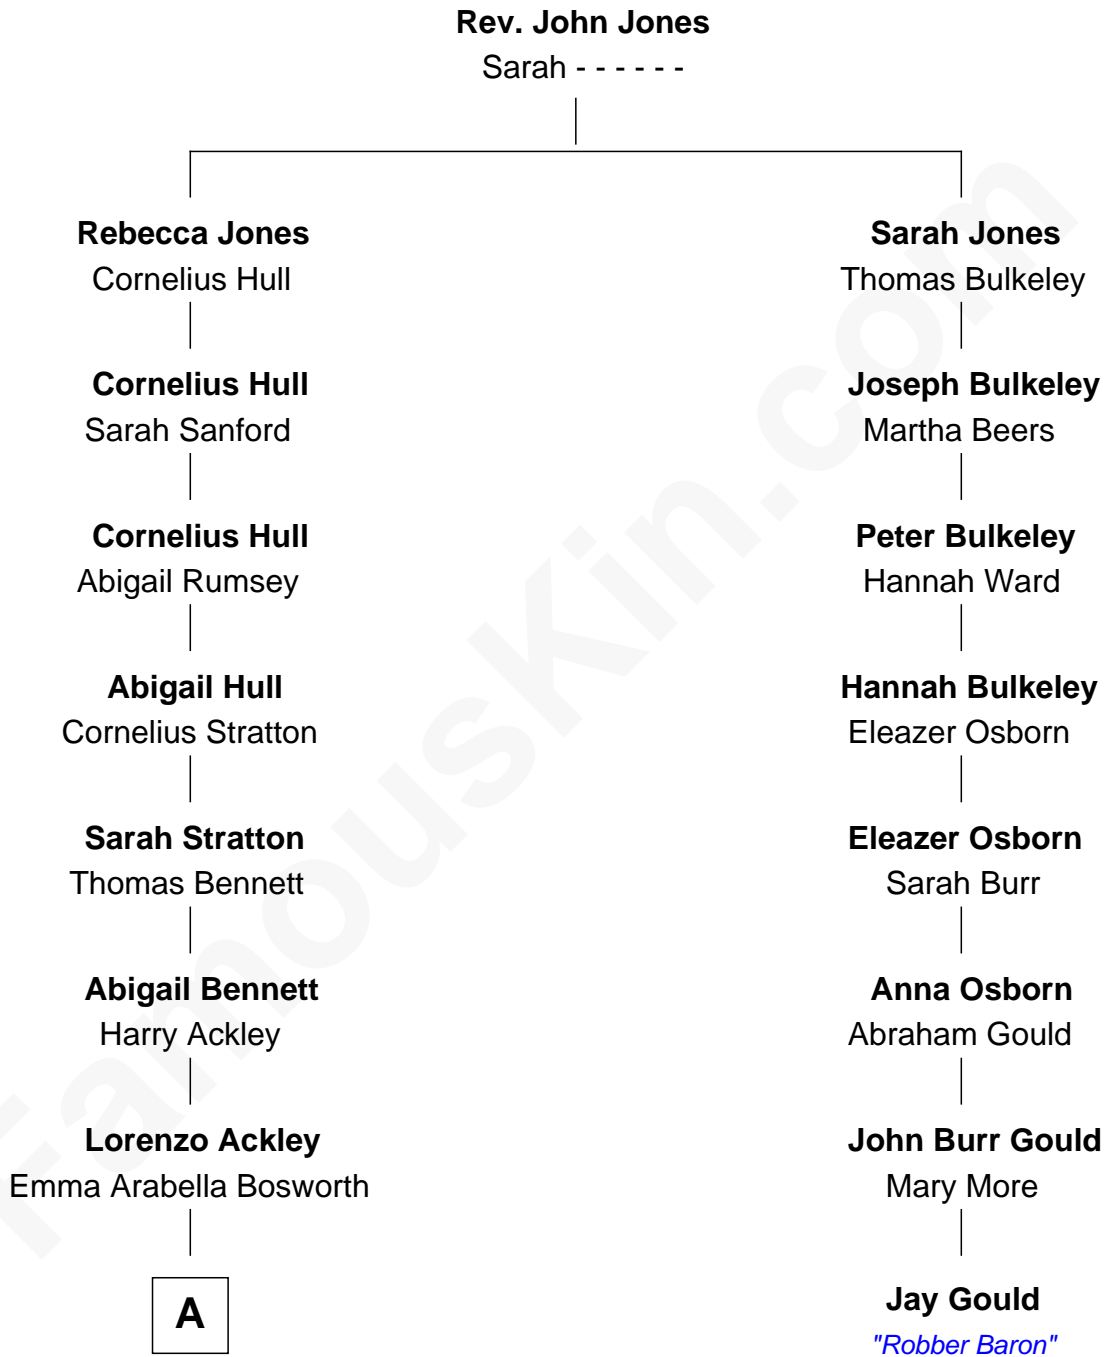

FamousKin.com
Relationship Chart of
Sydney Biddle Barrows
Mayflower Madam

7th cousin 4 times removed of

Jay Gould
American Railroad "Robber Baron"

A

—
Helen Eva Ackley
William Gildersleeve Parke

—
Elizabeth Parke
Percy Ballantine

—
John Boyd Ballantine
Anne L. Crawford

—
Jeannette Ballantine
Donald Byers Barrows

—
Sydney Biddle Barrows
Mayflower Madam

FamousKin.com