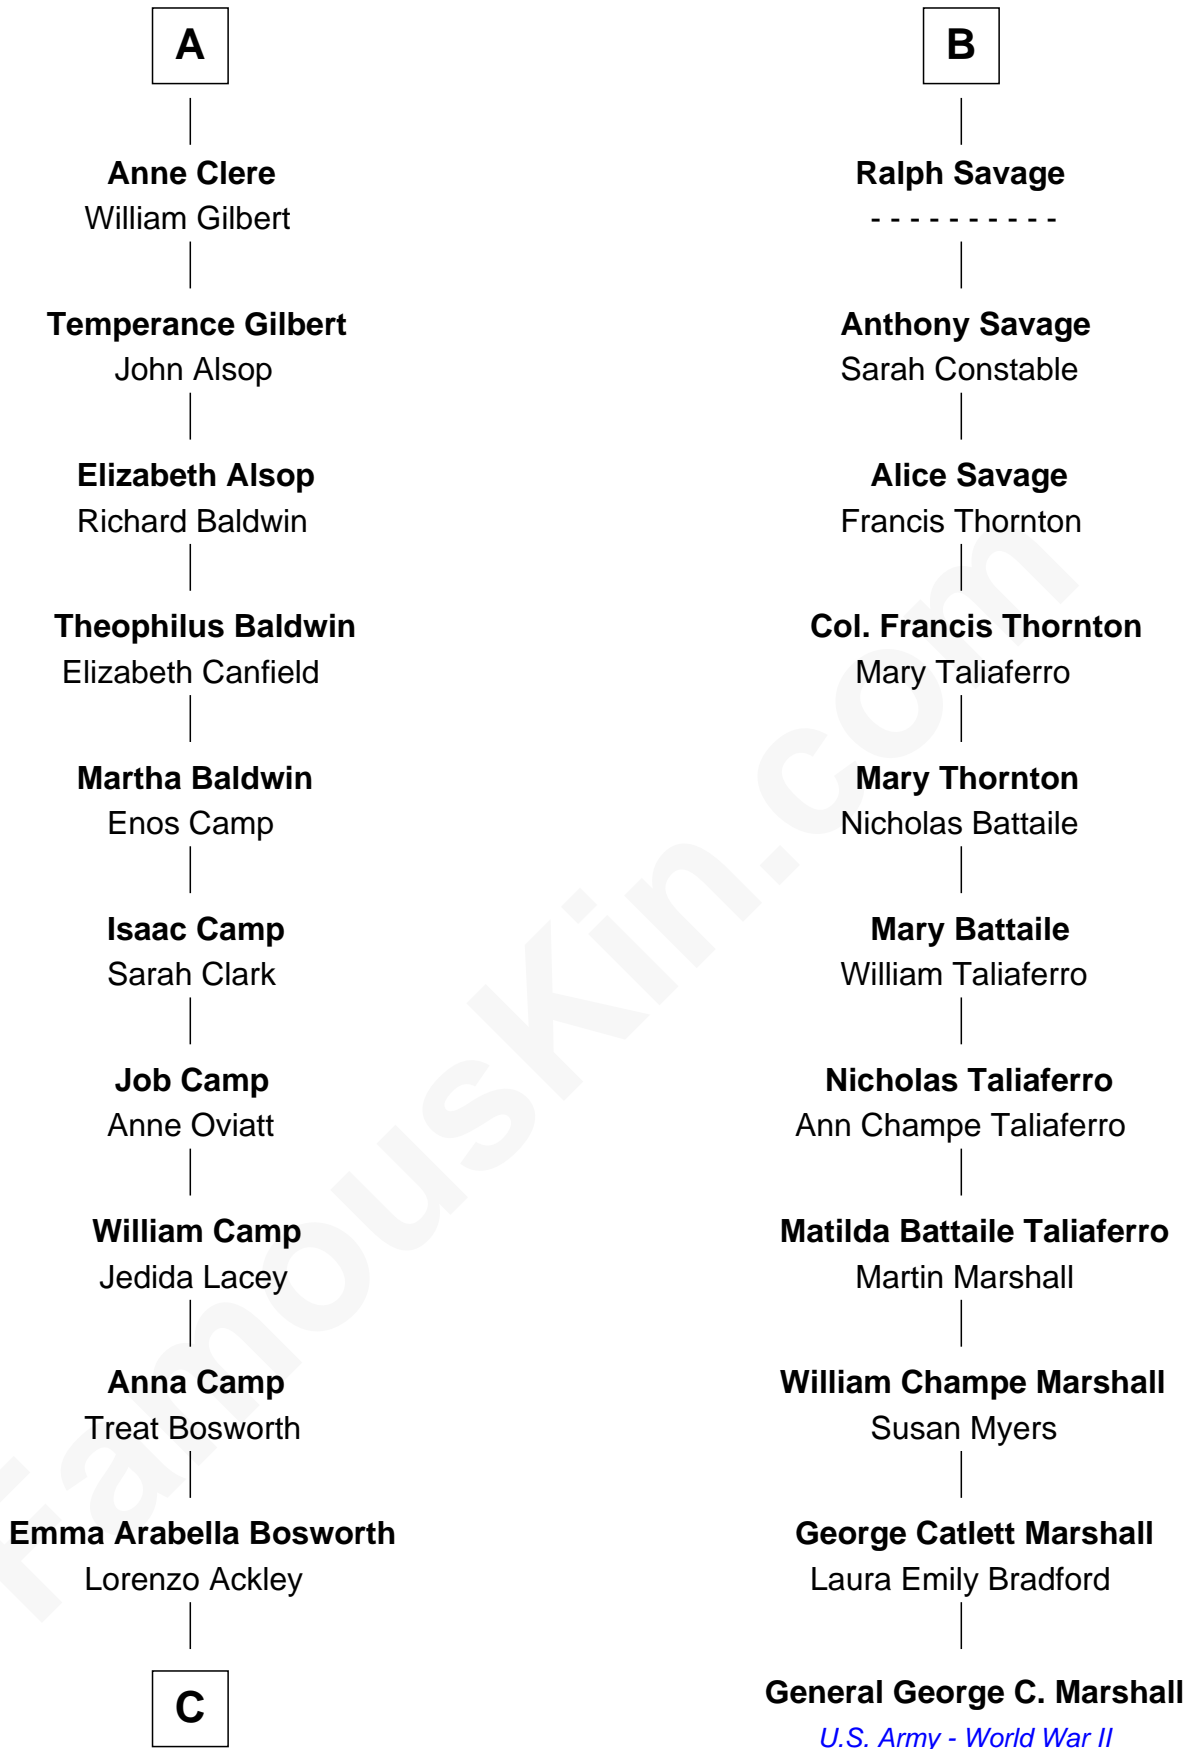

FamousKin.com
Relationship Chart of
Sydney Biddle Barrows
Mayflower Madam

17th cousin 4 times removed of
General George C. Marshall
Author of "The Marshall Plan"

Sir Richard Fitzalan
 Elizabeth de Bohun

Margaret Butler
 Sir William Boleyn

Sir Christopher Savage
 Anne Stanley

Alice Boleyn
 Sir Robert Clere

Sir Christopher Savage
 Anne Lygon

Sir John Clere
 Anne Tyrrell

Francis Savage
 Anne Sheldon

Sir Edmund Clere
 Frances Fulmerston

Walter Savage
 Elizabeth Hall

A

B

C

Helen Eva Ackley
William Gildersleeve Parke

Elizabeth Parke
Percy Ballantine

John Boyd Ballantine
Anne L. Crawford

Jeannette Ballantine
Donald Byers Barrows

Sydney Biddle Barrows
Mayflower Madam

FamousKin.com