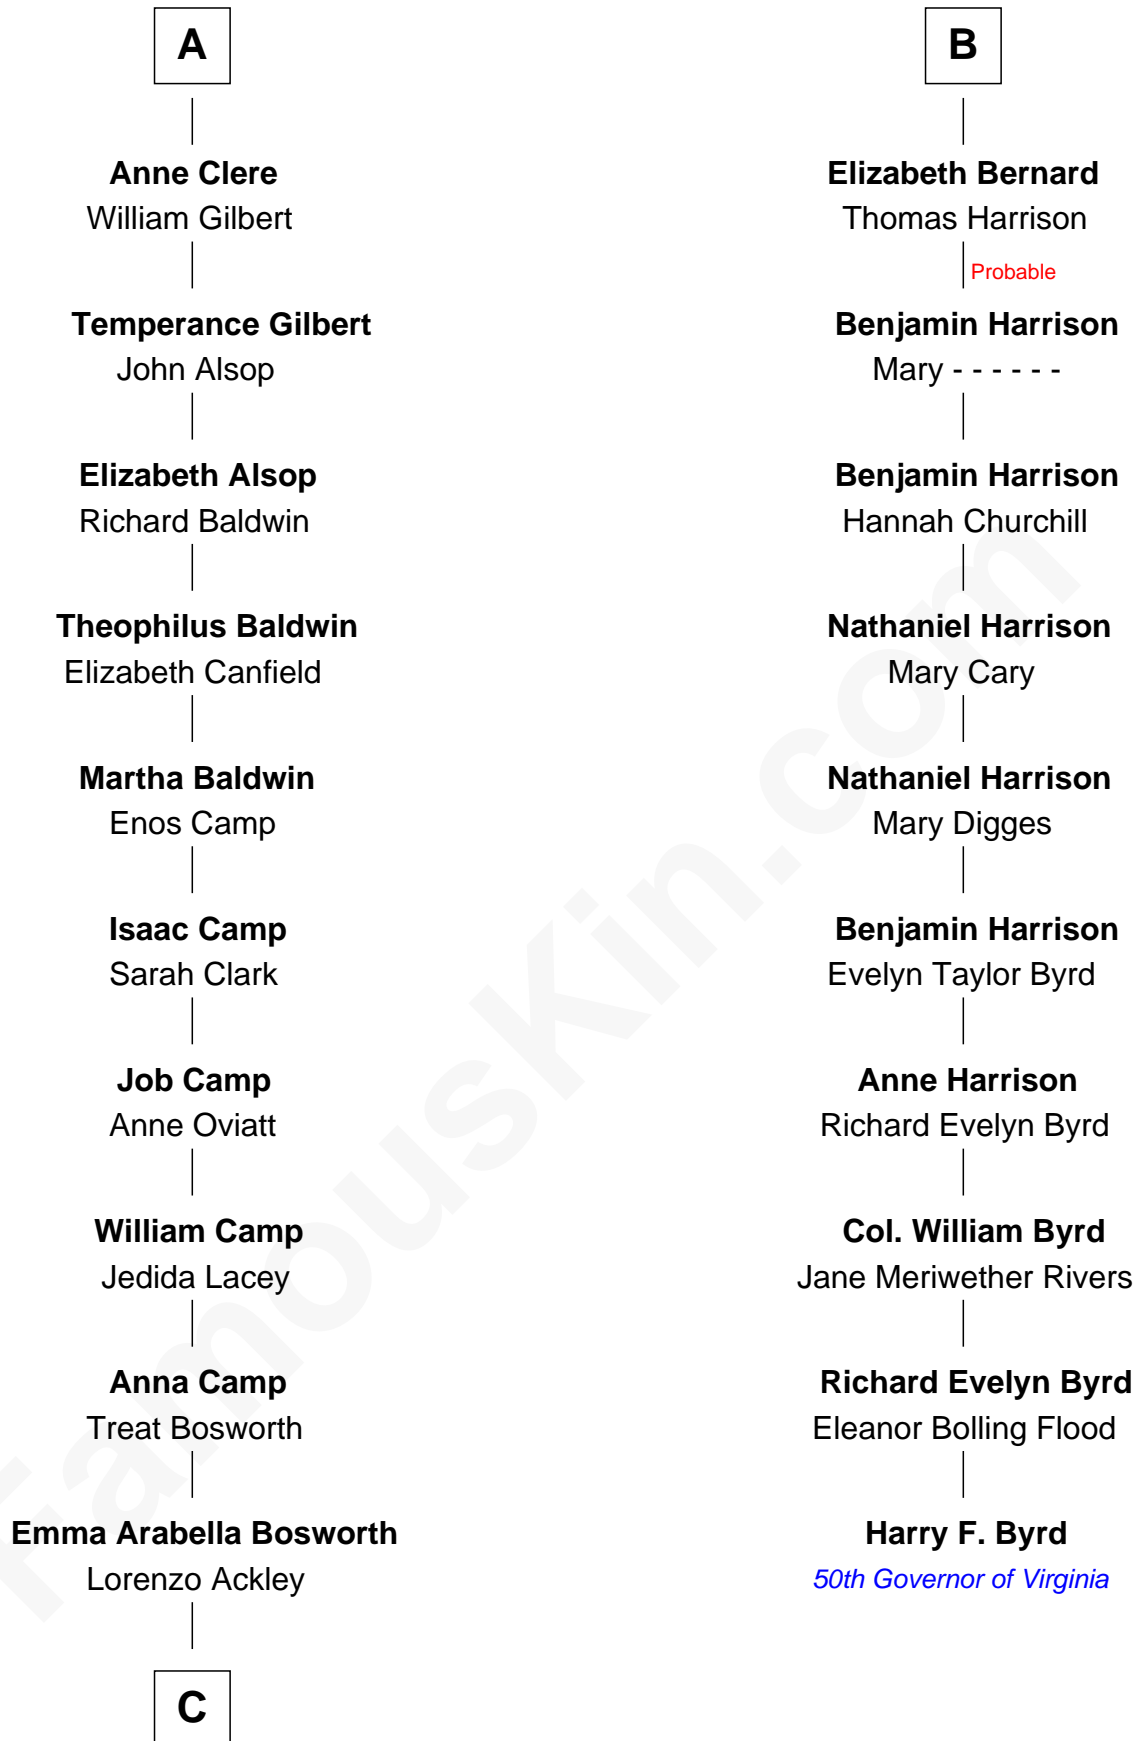

FamousKin.com

Relationship Chart of

Sydney Biddle Barrows

Mayflower Madam

16th cousin 5 times removed of

Harry F. Byrd

50th Governor of Virginia

Sir Hugh de Stafford
Philippa de Beauchamp

Katherine de Stafford

Michael de la Pole

Isabel de la Pole

Thomas Morley

Elizabeth Morley

Sir John Arundell

Anne Arundell

Sir James Tyrrell

Margaret Daundelyn

John Bernard

Cecily Muscote

Francis Bernard

Alice Hazlewood

B

C

Helen Eva Ackley
William Gildersleeve Parke

Elizabeth Parke
Percy Ballantine

John Boyd Ballantine
Anne L. Crawford

Jeannette Ballantine
Donald Byers Barrows

Sydney Biddle Barrows
Mayflower Madam

FamousKin.com