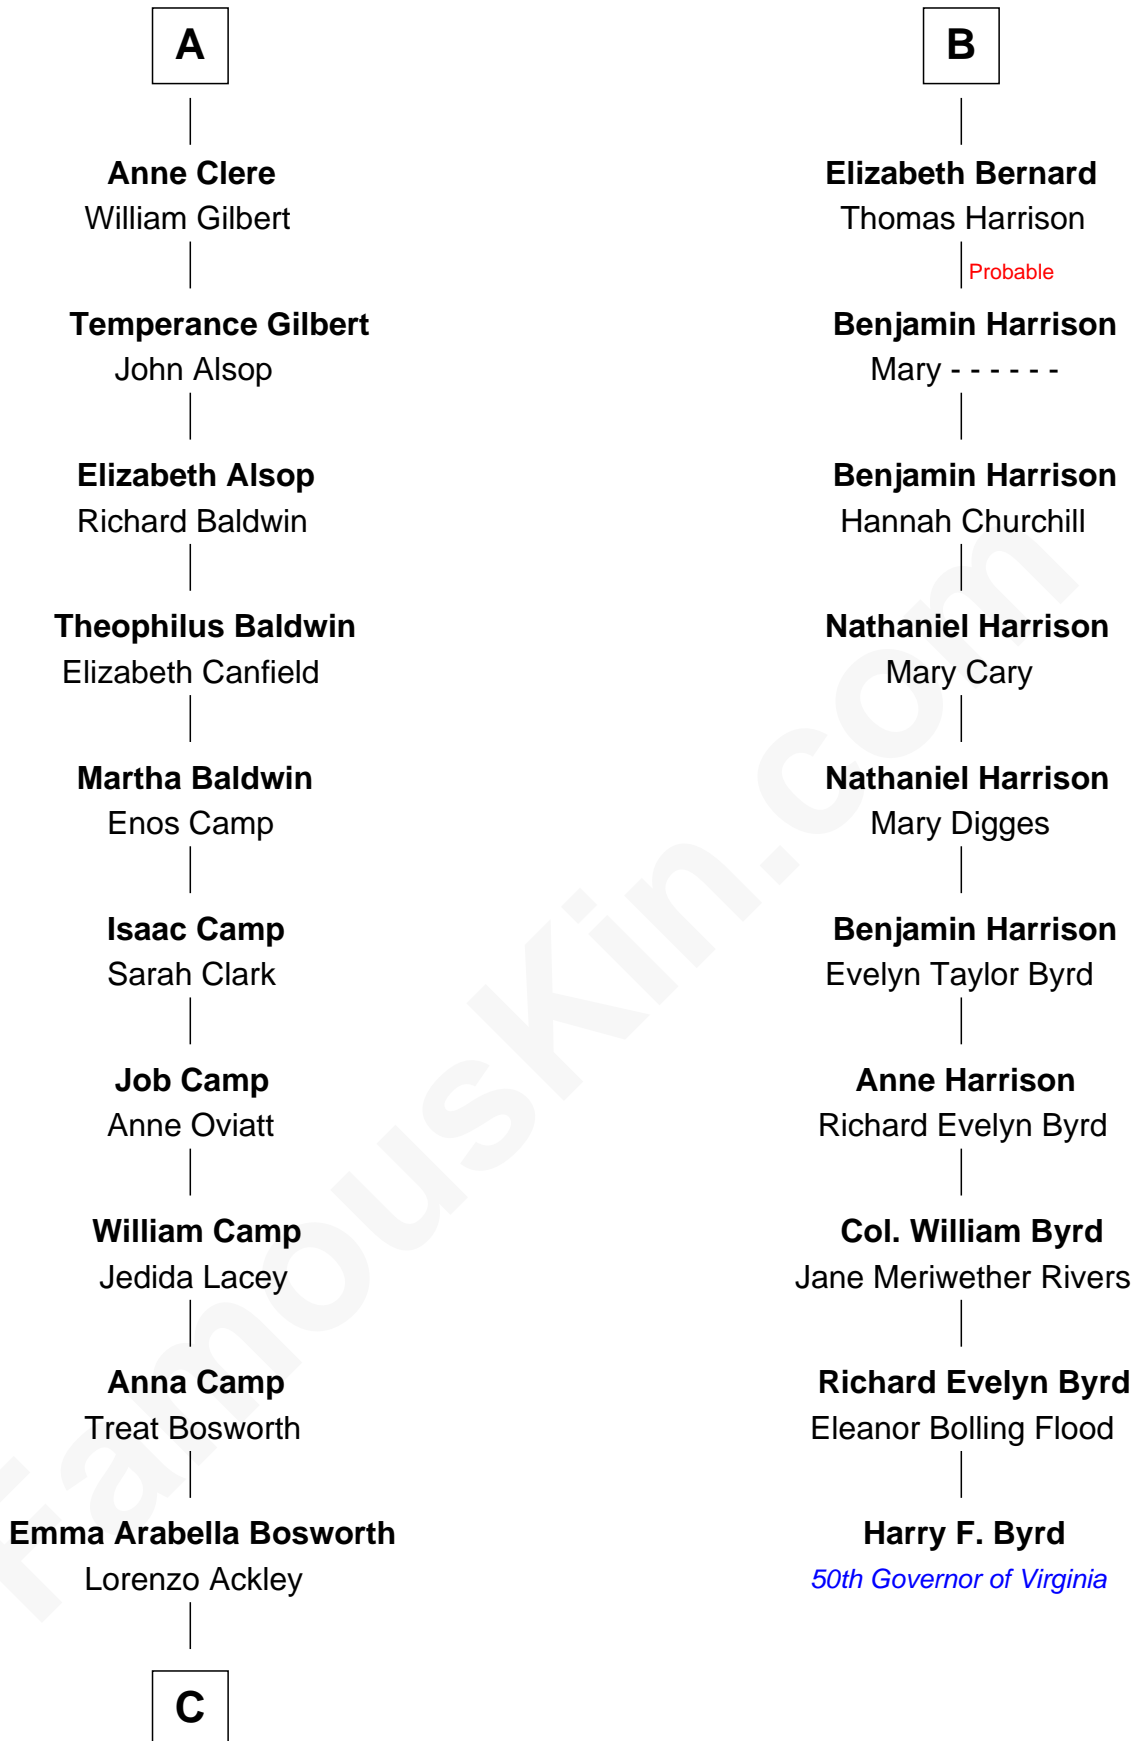

## Relationship Chart of Sydney Biddle Barrows

*Mayflower Madam*

16th cousin 5 times removed of

**Harry F. Byrd**

*50th Governor of Virginia*

**John de Welles**

Maud de Roos

**Anne de Welles**

Sir Robert Clere

**Sir John Clere**

Anne Tyrrell

**Sir Edmund Clere**

Frances Fulmerston

**A**

**Margery de Welles**

Stephen le Scrope

**John le Scrope**

Elizabeth Chaworth

**Elizabeth le Scrope**

Sir Henry le Scrope

**Margaret Scrope**

John Bernard

**John Bernard**

Margaret Daundelyn

**John Bernard**

Cecily Muscote

**Francis Bernard**

Alice Hazlewood

**B**

**C**

—  
**Helen Eva Ackley**  
William Gildersleeve Parke

—  
**Elizabeth Parke**  
Percy Ballantine