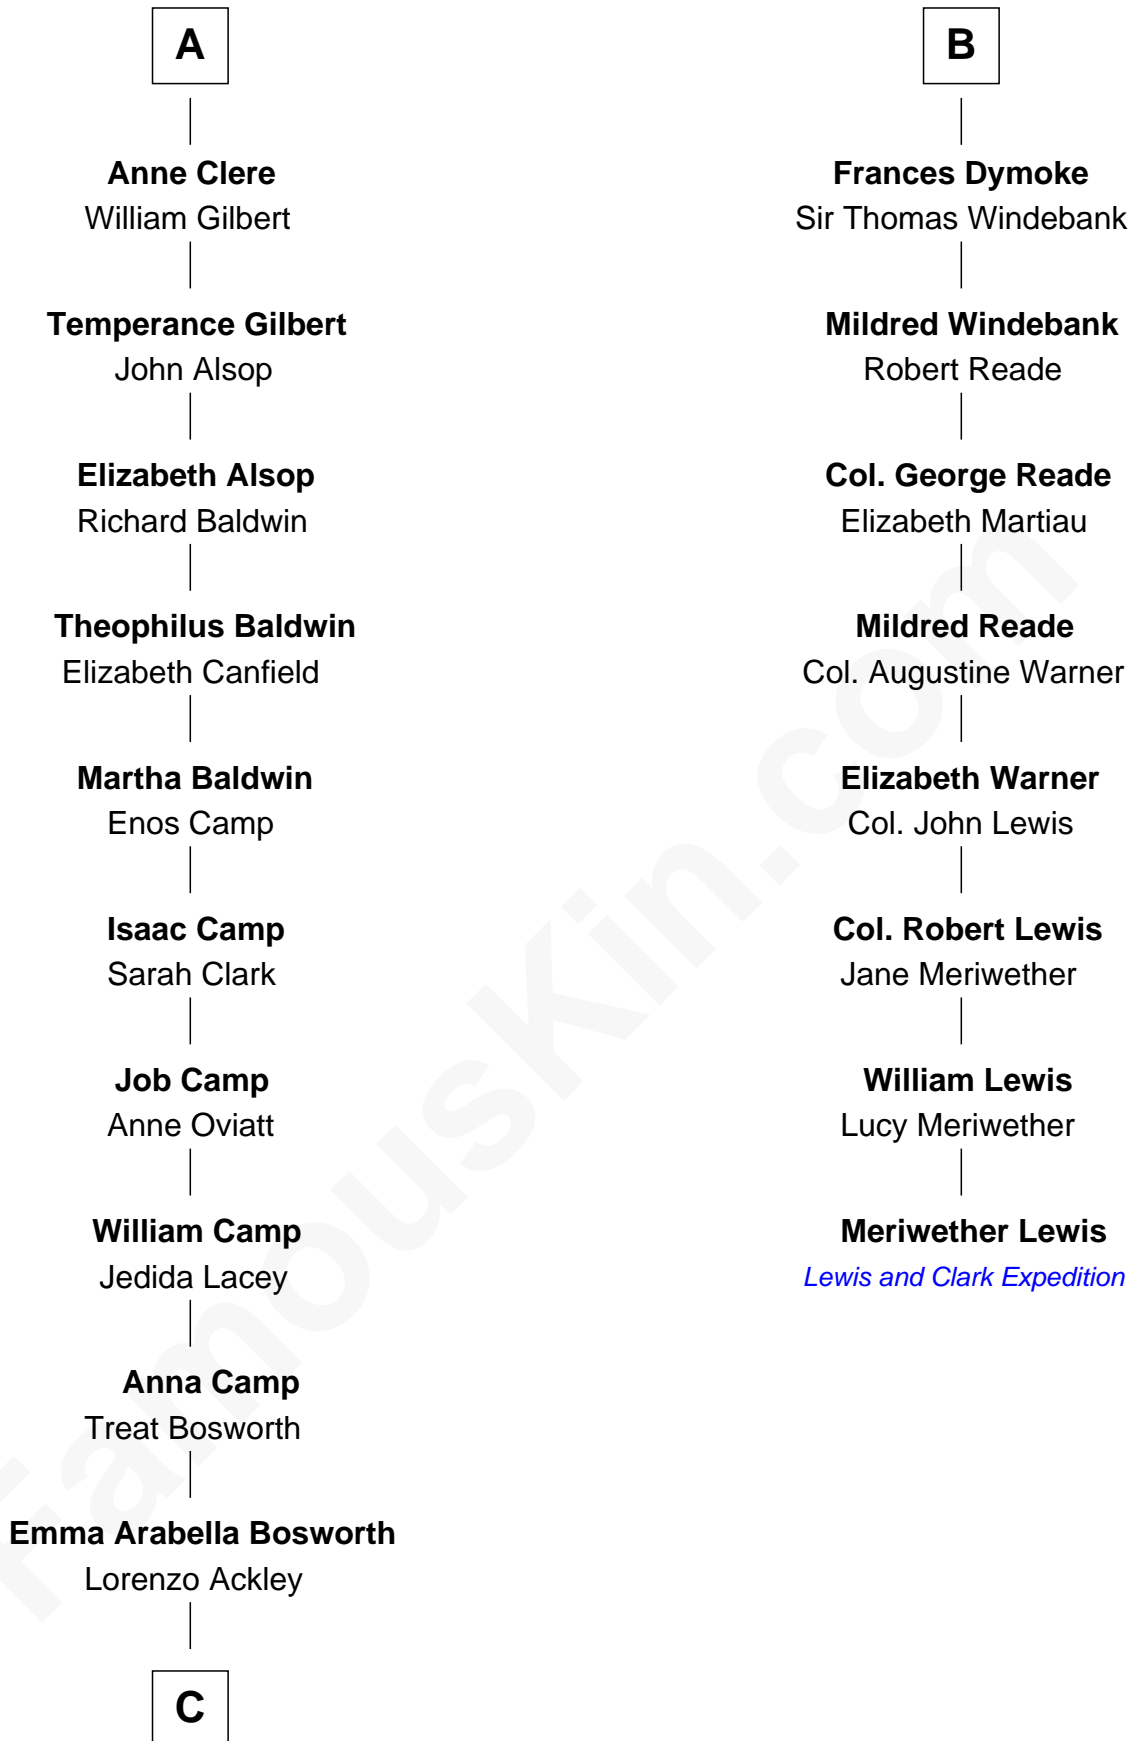

## Relationship Chart of Sydney Biddle Barrows

*Mayflower Madam*

14th cousin 7 times removed of

**Meriwether Lewis**

*Lewis and Clark Expedition*

**Sir Thomas de Beauchamp**

Katherine de Mortimer

**Sir William Beauchamp**

**Katherine de Clifford**

Sir Ralph de Greystoke

**Maud de Greystoke**

Eudo de Welles

**Sir Lionel de Welles**

Joan de Waterton

**Margaret de Welles**

Sir Thomas Dymoke

**Sir Robert Dymoke**

Ann Sparrow

**Sir Edward Dymoke**

Anne Talboys

**B**

**C**

**Helen Eva Ackley**  
William Gildersleeve Parke

**Elizabeth Parke**  
Percy Ballantine

**John Boyd Ballantine**  
Anne L. Crawford

**Jeannette Ballantine**  
Donald Byers Barrows

**Sydney Biddle Barrows**  
*Mayflower Madam*