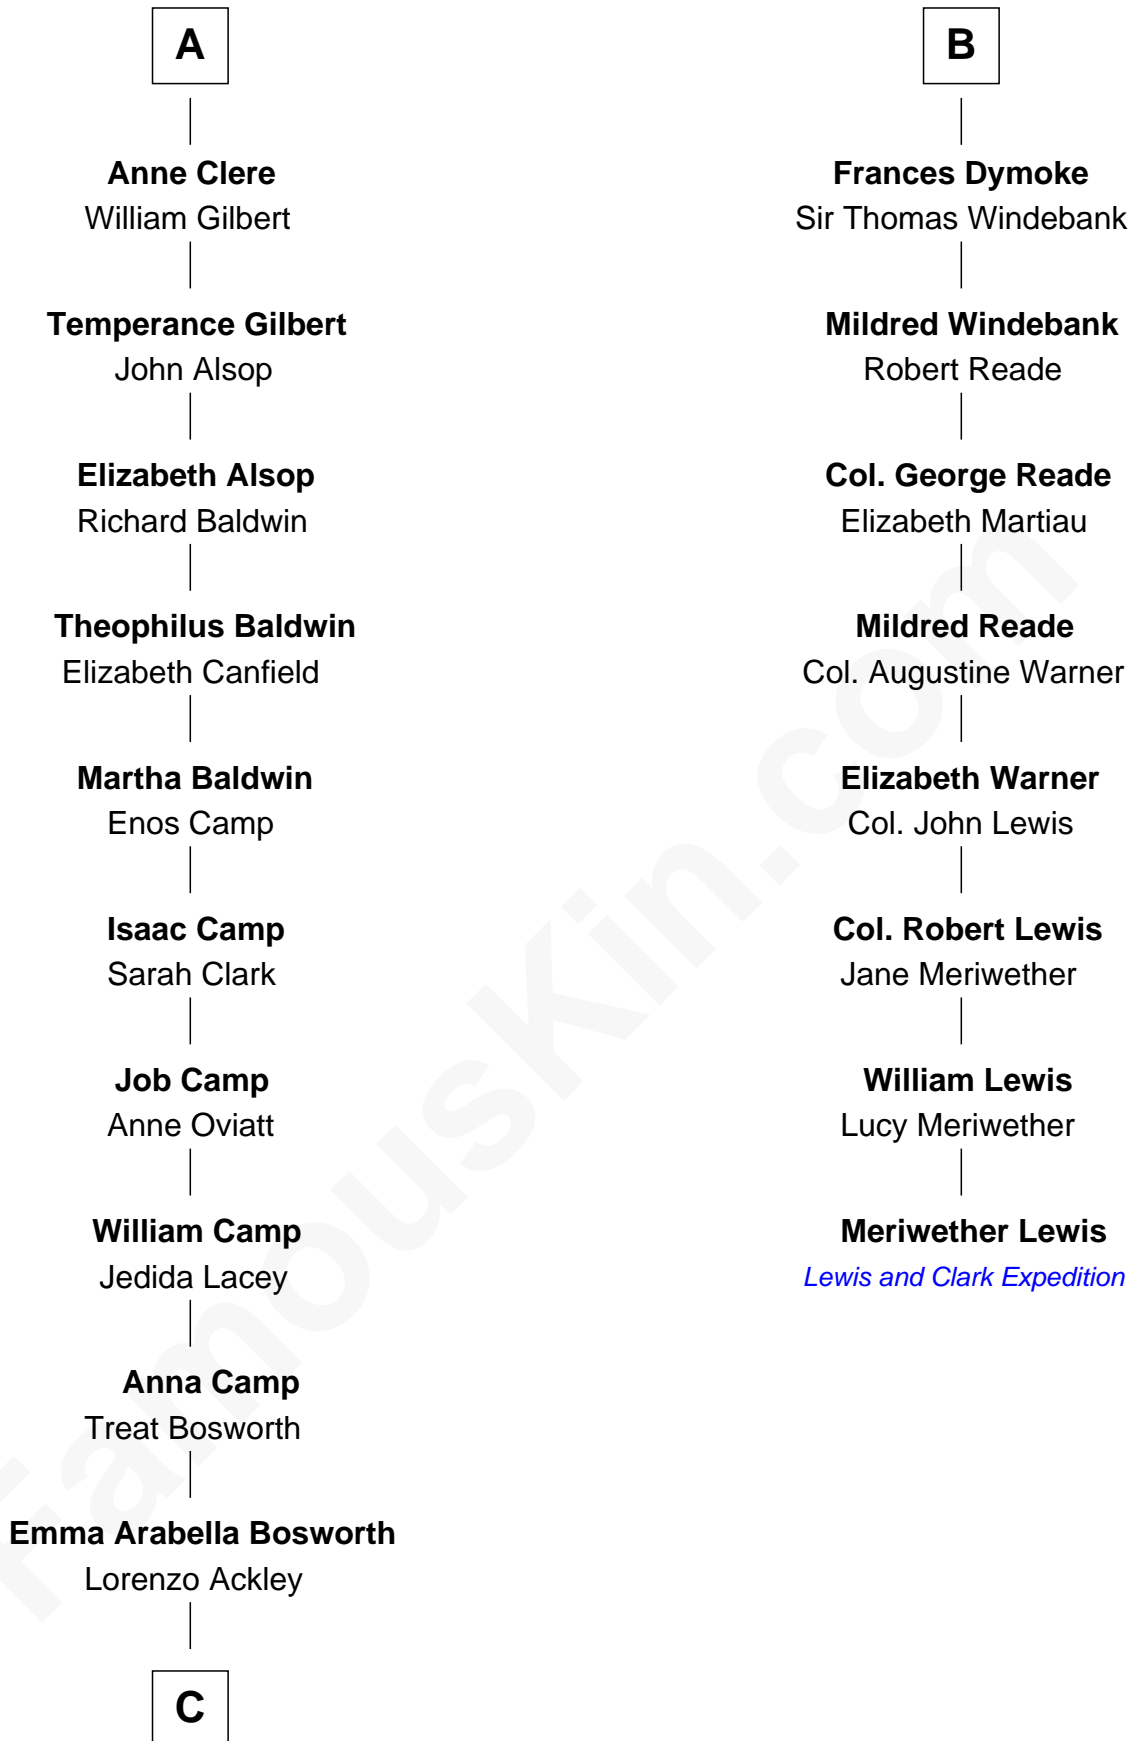

FamousKin.com
Relationship Chart of
Sydney Biddle Barrows
Mayflower Madam

14th cousin 7 times removed of

Meriwether Lewis
Lewis and Clark Expedition

C

—
Helen Eva Ackley
William Gildersleeve Parke

—
Elizabeth Parke
Percy Ballantine

—
John Boyd Ballantine
Anne L. Crawford

—
Jeannette Ballantine
Donald Byers Barrows

—
Sydney Biddle Barrows
Mayflower Madam

FamousKin.com